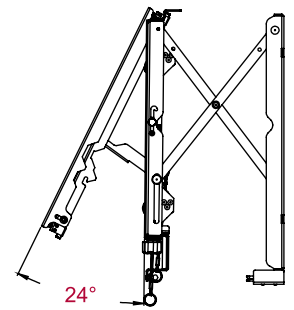

Product Specifications

	DIMENSIONS (W x H x D)	PRODUCT WEIGHT	LOAD CAPACITY	FINISH	AVAILABLE COLORS
DS-VW765-LQR	35.59" x 21.37" x 3.08"-3.83" (904 x 543 x 78-97mm)	32.6lb (14.8kg)	125lb (56.8kg)	Textured	Black

Package Specifications

	PACKAGE SIZE (W x H x D)	PACKAGE SHIP WEIGHT	PACKAGE UPC CODE	PACKAGE CONTENTS	UNITS IN PACKAGE
DS-VW765-LQR	37.13" x 23.38" x 4.25" (943 x 594 x 108mm)	39lb (17.6kg)	735029300847	Wall Mount Assembly, Mounting Attachment Rails & Fasteners	1

All dimensions = inch (mm)

FRONT VIEW

ADAPTER BRACKET

WALL PLATE

SIDE VIEW

SIDE VIEW EXTENDED

COMPONENT ACCESS

Architect Specifications

The SmartMount® Full-Service Video Wall Mount with Quick Release - Landscape shall be a Peerless-AV model DS-VW765-LQR and shall be located where indicated on the plans. Assembly and installation shall be done according to instructions provided by the manufacturer.