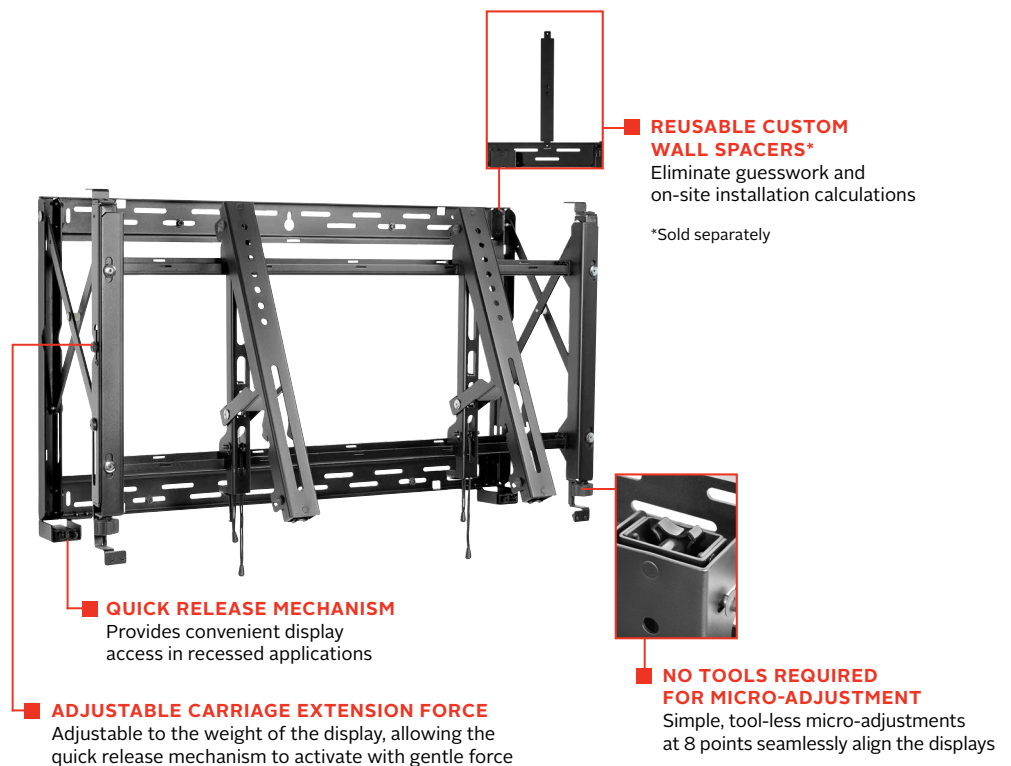

DS-VW765-LQR

Mounting Pattern
200 x 200 up to
700 x 400mm

Max Load
125lb
(56.8kg)

SMARTMOUNT.

Full-Service Video Wall Mount with Quick Release - Landscape

FOR 46" TO 65" DISPLAYS

Video walls should be easy to configure, quick to install, and a snap to maintain. The SmartMount® Full-Service Video Wall Mount with a Quick Release is designed for quick service access in recessed video wall applications. This mount provides versatility demanded by installers. With quick release functionality, users have the ability to articulate the display from the wall by gently pressing on the front of the display. The DS-VW765-LQR offers tool-less micro-adjustment and provides easy-access to any display. The custom wall plate spacers eliminate guesswork and on-site installation calculations, reducing installation time and cost.

- Quick release can be disabled with a locking screw to prevent unintentional pop-outs
- Modular mount for unlimited video wall display configurations
- Pull-out/prop-open mechanism provides quick service access
- Integrated cable management tie-backs make display-to-display cabling simple

Product Specifications

	DIMENSIONS (W x H x D)	PRODUCT WEIGHT	LOAD CAPACITY	FINISH	AVAILABLE COLORS
DS-VW765-LQR	35.59" x 21.37" x 3.08"-3.83" (904 x 543 x 78-97mm)	32.6lb (14.8kg)	125lb (56.8kg)	Textured	Black

Package Specifications

	PACKAGE SIZE (W x H x D)	PACKAGE SHIP WEIGHT	PACKAGE UPC CODE	PACKAGE CONTENTS	UNITS IN PACKAGE
DS-VW765-LQR	37.13" x 23.38" x 4.25" (943 x 594 x 108mm)	39lb (17.6kg)	735029300847	Wall Mount Assembly, Mounting Attachment Rails & Fasteners	1