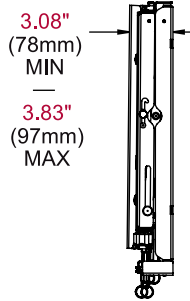

Product Specifications

	DIMENSIONS (W x H x D)	PRODUCT WEIGHT	LOAD CAPACITY	FINISH	AVAILABLE COLORS
DS-VW765-LQR	35.59" x 21.37" x 3.08"-3.83" (904 x 543 x 78-97mm)	32.6lb (14.8kg)	125lb (56.8kg)	Textured	Black

Package Specifications

	PACKAGE SIZE (W x H x D)	PACKAGE SHIP WEIGHT	PACKAGE UPC CODE	PACKAGE CONTENTS	UNITS IN PACKAGE
DS-VW765-LQR	37.13" x 23.38" x 4.25" (943 x 594 x 108mm)	39lb (17.6kg)	735029300847	Wall Mount Assembly, Mounting Attachment Rails & Fasteners	1

All dimensions = inch (mm)

FRONT VIEW

ADAPTER BRACKET

WALL PLATE

SIDE VIEW

SIDE VIEW EXTENDED

COMPONENT ACCESS

Architect Specifications