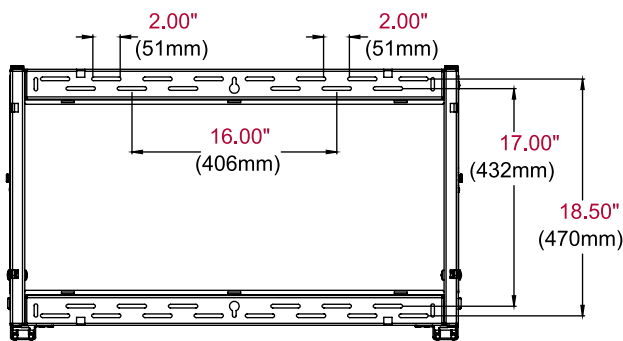

Product Specifications

	DIMENSIONS (W x H x D)	PRODUCT WEIGHT	LOAD CAPACITY	FINISH	AVAILABLE COLORS
DS-VW765-LQR	35.59" x 21.37" x 3.08"-3.83" (904 x 543 x 78-97mm)	32.6lb (14.8kg)	125lb (56.8kg)	Textured	Black

Package Specifications

	PACKAGE SIZE (W x H x D)	PACKAGE SHIP WEIGHT	PACKAGE UPC CODE	PACKAGE CONTENTS	UNITS IN PACKAGE
DS-VW765-LQR	37.13" x 23.38" x 4.25" (943 x 594 x 108mm)	39lb (17.6kg)	735029300847	Wall Mount Assembly, Mounting Attachment Rails & Fasteners	1

All dimensions = inch (mm)

FRONT VIEW

ADAPTER BRACKET

WALL PLATE

SIDE VIEW

SIDE VIEW EXTENDED

COMPONENT ACCESS

Architect Specifications