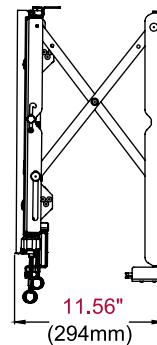

Product Specifications

	DIMENSIONS (W x H x D)	PRODUCT WEIGHT	LOAD CAPACITY	FINISH	AVAILABLE COLORS
DS-VW765-LQR	35.59" x 21.37" x 3.08"-3.83" (904 x 543 x 78-97mm)	32.6lb (14.8kg)	125lb (56.8kg)	Textured	Black

Package Specifications

	PACKAGE SIZE (W x H x D)	PACKAGE SHIP WEIGHT	PACKAGE UPC CODE	PACKAGE CONTENTS	UNITS IN PACKAGE
DS-VW765-LQR	37.13" x 23.38" x 4.25" (943 x 594 x 108mm)	39lb (17.6kg)	735029300847	Wall Mount Assembly, Mounting Attachment Rails & Fasteners	1

All dimensions = inch (mm)

FRONT VIEW

ADAPTER BRACKET

WALL PLATE

SIDE VIEW

SIDE VIEW EXTENDED

COMPONENT ACCESS

Architect Specifications