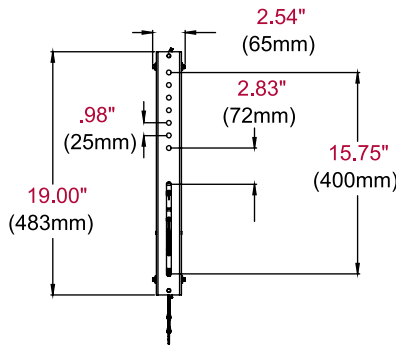

Product Specifications

	DIMENSIONS (W x H x D)	PRODUCT WEIGHT	LOAD CAPACITY	FINISH	AVAILABLE COLORS
DS-VW765-LQR	35.59" x 21.37" x 3.08"-3.83" (904 x 543 x 78-97mm)	32.6lb (14.8kg)	125lb (56.8kg)	Textured	Black

Package Specifications

	PACKAGE SIZE (W x H x D)	PACKAGE SHIP WEIGHT	PACKAGE UPC CODE	PACKAGE CONTENTS	UNITS IN PACKAGE
DS-VW765-LQR	37.13" x 23.38" x 4.25" (943 x 594 x 108mm)	39lb (17.6kg)	735029300847	Wall Mount Assembly, Mounting Attachment Rails & Fasteners	1

All dimensions = inch (mm)

FRONT VIEW

ADAPTER BRACKET

WALL PLATE

SIDE VIEW

SIDE VIEW EXTENDED

COMPONENT ACCESS

Architect Specifications