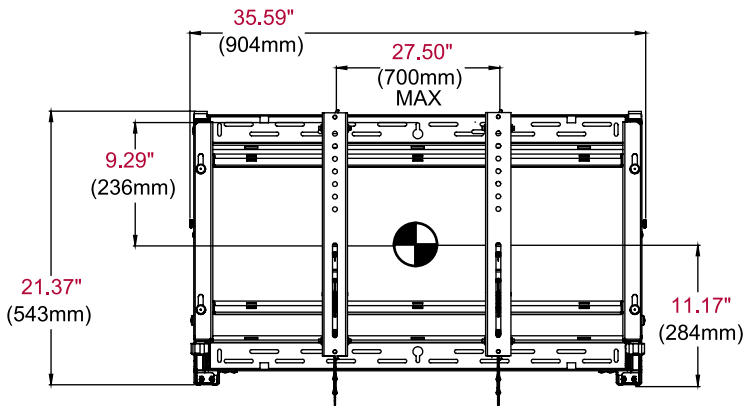

DS-VW765-LQR

Mounting Pattern
200 x 200 up to
700 x 400mm

Max Load
125lb
(56.8kg)

SMARTMOUNT.

Full-Service Video Wall Mount with Quick Release - Landscape

FOR 46" TO 65" DISPLAYS

Video walls should be easy to configure, quick to install, and a snap to maintain. The SmartMount® Full-Service Video Wall Mount with a Quick Release is designed for quick service access in recessed video wall applications. This mount provides versatility demanded by installers. With quick release functionality, users have the ability to articulate the display from the wall by gently pressing on the front of the display. The DS-VW765-LQR offers tool-less micro-adjustment and provides easy-access to any display. The custom wall plate spacers eliminate guesswork and on-site installation calculations, reducing installation time and cost.

Product Specifications

	DIMENSIONS (W x H x D)	PRODUCT WEIGHT	LOAD CAPACITY	FINISH	AVAILABLE COLORS
DS-VW765-LQR	35.59" x 21.37" x 3.08"-3.83" (904 x 543 x 78-97mm)	32.6lb (14.8kg)	125lb (56.8kg)	Textured	Black

Package Specifications

	PACKAGE SIZE (W x H x D)	PACKAGE SHIP WEIGHT	PACKAGE UPC CODE	PACKAGE CONTENTS	UNITS IN PACKAGE
DS-VW765-LQR	37.13" x 23.38" x 4.25" (943 x 594 x 108mm)	39lb (17.6kg)	735029300847	Wall Mount Assembly, Mounting Attachment Rails & Fasteners	1

All dimensions = inch (mm)

FRONT VIEW

ADAPTER BRACKET

WALL PLATE

SIDE VIEW

SIDE VIEW EXTENDED

COMPONENT ACCESS

Architect Specifications