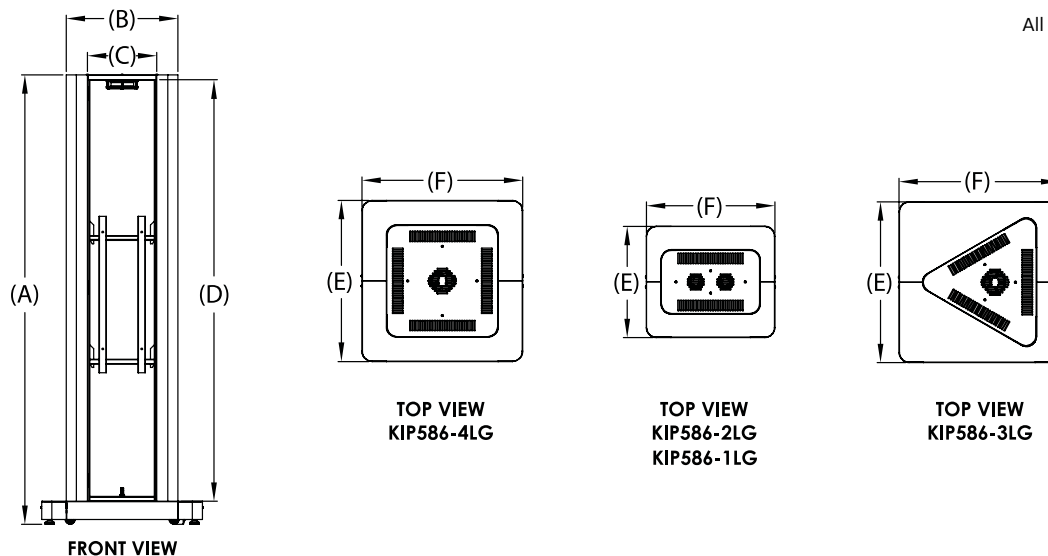

## Product Specifications

	DIMENSIONS (W x H x D)	PRODUCT WEIGHT	LOAD CAPACITY	FINISH	AVAILABLE COLORS	
KIP586-1LG(-S) KIP586-2LG(-S)	26.00" x 90.80" x 22.50" (660 x 2306 x 571mm)	144lb (65.3kg) 125lb (56.7kg)	45lb (20kg) 90lb (41kg)	Powder Coat	KIP586-1LG: KIP586-2LG: KIP586-3LG: KIP586-4LG: Gloss Black	
KIP586-3LG(-S) KIP586-4LG(-S)	32.50" x 90.80" x 32.50" (826 x 2306 x 826mm)	155lb (70.3kg) 169lb (76.7kg)	135lb (61kg) 180lb (81kg)			
						KIP586-1LG-S: KIP586-2LG-S: KIP586-3LG-S: KIP586-4LG-S: Silver

## Package Specifications

	PACKAGE SIZE (W x H x D)	PACKAGE SHIP WEIGHT	PACKAGE UPC CODE	PACKAGE CONTENTS	UNITS IN PACKAGE
KIP586-1LG(-S) KIP586-2LG(-S)	38.00" x 90.80" x 27.00" (660 x 2306 x 571mm)	235lb (106.6kg) 216lb (98.0kg)	KIP586-1LG: 735029312024 KIP586-2LG: 735029312048 KIP586-3LG: 735029312062 KIP586-4LG: 735029311942	Kiosk, Display Brackets, Surge Protector, Installation Instructions and Mounting Hardware	1
KIP586-3LG(-S) KIP586-4LG(-S)	48.00" x 90.80" x 40.00" (1219 x 2306 x 1016mm)	246lb (111.6kg) 260lb (117.9kg)	KIP586-1LG-S: 735029312031 KIP586-2LG-S: 735029312055 KIP586-3LG-S: 735029312079 KIP586-4LG-S: 735029311973		

### HDMI and Component Video Cables

Contact Peerless-AV Customer Solutions Unit for more information at [info@peerless-av.com](mailto:info@peerless-av.com) or 800.865.2112

All dimensions = inch (mm)

MODEL NO.	DIMENSION "A"	DIMENSION "B"	DIMENSION "C"	DIMENSION "D"	DIMENSION "E"	DIMENSION "F"
KIP586-1LG	90.80" (2306mm)	20.00" (508mm)	13.96" (355mm)	85.11" (2162mm)	22.50" (572mm)	26.00" (660mm)
KIP586-2LG	90.80" (2306mm)	20.00" (508mm)	13.96" (355mm)	85.11" (2162mm)	22.50" (572mm)	26.00" (660mm)
KIP586-3LG	90.80" (2306mm)	22.97" (583mm)	13.96" (355mm)	85.11" (2162mm)	32.50" (826mm)	32.50" (826mm)
KIP586-4LG	90.80" (2306mm)	22.55" (573mm)	13.96" (355mm)	85.11" (2162mm)	32.50" (826mm)	32.50" (826mm)