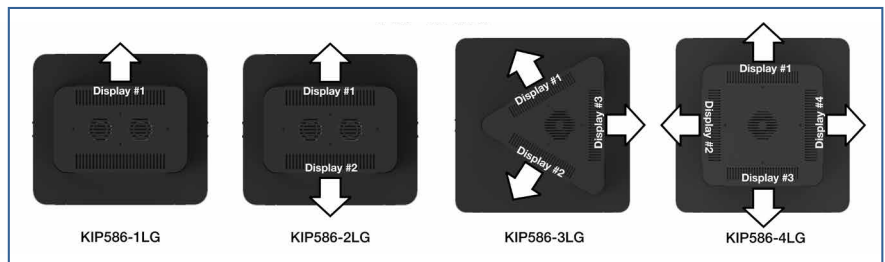

Provide the ultimate solution in placement flexibility

**WELDED STRUCTURE**

Provides rigidity and stability

**SAFE AND EASY MANEUVERABILITY**

4" swivel casters meet UL/CUL requirements

Top Views

**RoHS**  
2002/95/EC

## Model Numbers

**WARRANTY: 5-Years on Metal Components, 1-Year on Electronic Components**

KIP586-1LG(-S)	One-Sided Ultra Stretch Portrait Kiosk for the LG Ultra Stretch Signage 86BH5C display
KIP586-2LG(-S)	Two-Sided Ultra Stretch Portrait Kiosk for the LG Ultra Stretch Signage 86BH5C displays
KIP586-3LG(-S)	Three-Sided Ultra Stretch Portrait Kiosk for the LG Ultra Stretch Signage 86BH5C displays
KIP586-4LG(-S)	Four-Sided Ultra Stretch Portrait Kiosk for the LG Ultra Stretch Signage 86BH5C displays

## Product Specifications

	DIMENSIONS (W x H x D)	PRODUCT WEIGHT	LOAD CAPACITY	FINISH	AVAILABLE COLORS	
KIP586-1LG(-S) KIP586-2LG(-S)	26.00" x 90.80" x 22.50" (660 x 2306 x 571mm)	144lb (65.3kg) 125lb (56.7kg)	45lb (20kg) 90lb (41kg)	Powder Coat	KIP586-1LG: KIP586-2LG: KIP586-3LG: KIP586-4LG: Gloss Black	
KIP586-3LG(-S) KIP586-4LG(-S)	32.50" x 90.80" x 32.50" (826 x 2306 x 826mm)	155lb (70.3kg) 169lb (76.7kg)	135lb (61kg) 180lb (81kg)			
						KIP586-1LG-S: KIP586-2LG-S: KIP586-3LG-S: KIP586-4LG-S: Silver

## Package Specifications

	PACKAGE SIZE (W x H x D)	PACKAGE SHIP WEIGHT	PACKAGE UPC CODE	PACKAGE CONTENTS	UNITS IN PACKAGE
KIP586-1LG(-S) KIP586-2LG(-S)	38.00" x 90.80" x 27.00" (660 x 2306 x 571mm)	235lb (106.6kg) 216lb (98.0kg)	KIP586-1LG: 735029312024 KIP586-2LG: 735029312048 KIP586-3LG: 735029312062 KIP586-4LG: 735029311942	Kiosk, Display Brackets, Surge Protector, Installation Instructions and Mounting Hardware	1
KIP586-3LG(-S) KIP586-4LG(-S)	48.00" x 90.80" x 40.00" (1219 x 2306 x 1016mm)	246lb (111.6kg) 260lb (117.9kg)	KIP586-1LG-S: 735029312031 KIP586-2LG-S: 735029312055 KIP586-3LG-S: 735029312079 KIP586-4LG-S: 735029311973		