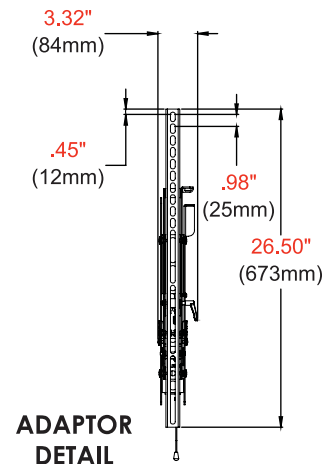

- Universal mount fits displays with mounting patterns up to 455 x 650mm (17.91" W x 25.59" H)
- Adjustable up to 15° of forward tilt and -5° of backward tilt for the optimal viewing angle
- Optional IncreLok™ feature offers fixed tilt angles of -5°, 0°, 5°, 10°, 15°
- Easy-Grip™ ratcheting handle locks the display into place
- Easy hang wall plate allows a bolt to be pre-installed to ease wall plate installation
- Lateral display adjustment up to 1.63" (41mm)
- 1" of post-installation vertical adjustment provides flexibility in the installation
- Includes fastener pack with all necessary mounting and display attachment hardware (including M10)

STP680	SmartMount® Universal Portrait Tilt Wall Mount for 46" to 90" Displays - Security Models				
--------	--	--	--	--	--

Product Specifications

	DIMENSIONS (W x H x D)	PRODUCT WEIGHT	LOAD CAPACITY	FINISH	AVAILABLE COLORS
STP680	22.00" x 26.50" x 3.38"-10.58" (559 x 673 x 86-269mm)	13.78lb (6.3kg)	350lb (158kg)	Scratch Resistant Fused Epoxy	Semi-Gloss Black

Package Specifications

	PACKAGE SIZE (W x H x D)	PACKAGE SHIP WEIGHT	PACKAGE UPC CODE	PACKAGE CONTENTS	UNITS IN PACKAGE
STP680	28.50" x 4.10" x 15.60" (725 x 105 x 395mm)	13.78lb (6.25kg)	735029314219	Wall Mount, Wall and Display Installation Hardware, Installation Instructions	1

All dimensions = inch (mm)

WALL PLATE DETAIL

FRONT VIEW

SIDE VIEW +15°/-5° TILT

ADAPTOR DETAIL

Architect Specifications

The SmartMount® Universal Portrait Tilt Wall Mount shall be a Peerless-AV model STP680 and shall be located where indicated on the plans. Assembly and installation shall be done according to instructions provided by the manufacturer.