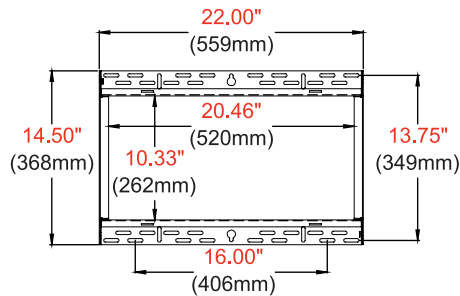

- Universal mount fits displays with mounting patterns up to 455 x 650mm (17.91" W x 25.59" H)
- Adjustable up to 15° of forward tilt and -5° of backward tilt for the optimal viewing angle
- Optional IncreLok™ feature offers fixed tilt angles of -5°, 0°, 5°, 10°, 15°
- Easy-Grip™ ratcheting handle locks the display into place
- Easy hang wall plate allows a bolt to be pre-installed to ease wall plate installation
- Lateral display adjustment up to 1.63" (41mm)
- 1" of post-installation vertical adjustment provides flexibility in the installation
- Includes fastener pack with all necessary mounting and display attachment hardware (including M10)

STP680	SmartMount® Universal Portrait Tilt Wall Mount for 46" to 90" Displays - Security Models				
--------	--	--	--	--	--

Product Specifications

	DIMENSIONS (W x H x D)	PRODUCT WEIGHT	LOAD CAPACITY	FINISH	AVAILABLE COLORS
STP680	22.00" x 26.50" x 3.38"-10.58" (559 x 673 x 86-269mm)	13.78lb (6.3kg)	350lb (158kg)	Scratch Resistant Fused Epoxy	Semi-Gloss Black

Package Specifications

	PACKAGE SIZE (W x H x D)	PACKAGE SHIP WEIGHT	PACKAGE UPC CODE	PACKAGE CONTENTS	UNITS IN PACKAGE
STP680	28.50" x 4.10" x 15.60" (725 x 105 x 395mm)	13.78lb (6.25kg)	735029314219	Wall Mount, Wall and Display Installation Hardware, Installation Instructions	1

All dimensions = inch (mm)

WALL PLATE DETAIL

FRONT VIEW

SIDE VIEW +15°/-5° TILT

ADAPTOR DETAIL

Architect Specifications

The SmartMount® Universal Portrait Tilt Wall Mount shall be a Peerless-AV model STP680 and shall be located where indicated on the plans. Assembly and installation shall be done according to instructions provided by the manufacturer.