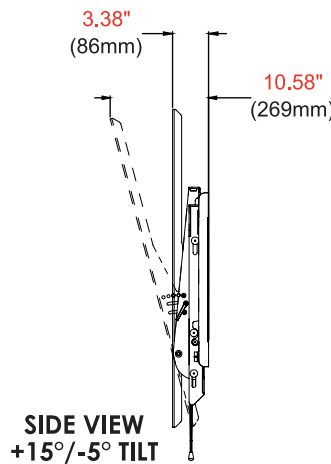

- Universal mount fits displays with mounting patterns up to 455 x 650mm (17.91" W x 25.59" H)
- Adjustable up to 15° of forward tilt and -5° of backward tilt for the optimal viewing angle
- Optional IncreLok™ feature offers fixed tilt angles of -5°, 0°, 5°, 10°, 15°
- Easy-Grip™ ratcheting handle locks the display into place
- Easy hang wall plate allows a bolt to be pre-installed to ease wall plate installation
- Lateral display adjustment up to 1.63" (41mm)
- 1" of post-installation vertical adjustment provides flexibility in the installation
- Includes fastener pack with all necessary mounting and display attachment hardware (including M10)

STP680	SmartMount® Universal Portrait Tilt Wall Mount for 46" to 90" Displays - Security Models				
--------	--	--	--	--	--

Product Specifications

	DIMENSIONS (W x H x D)	PRODUCT WEIGHT	LOAD CAPACITY	FINISH	AVAILABLE COLORS
STP680	22.00" x 26.50" x 3.38"-10.58" (559 x 673 x 86-269mm)	13.78lb (6.3kg)	350lb (158kg)	Scratch Resistant Fused Epoxy	Semi-Gloss Black

Package Specifications

	PACKAGE SIZE (W x H x D)	PACKAGE SHIP WEIGHT	PACKAGE UPC CODE	PACKAGE CONTENTS	UNITS IN PACKAGE
STP680	28.50" x 4.10" x 15.60" (725 x 105 x 395mm)	13.78lb (6.25kg)	735029314219	Wall Mount, Wall and Display Installation Hardware, Installation Instructions	1

All dimensions = inch (mm)

WALL PLATE DETAIL

FRONT VIEW

SIDE VIEW +15°/-5° TILT

ADAPTOR DETAIL

Architect Specifications

The SmartMount® Universal Portrait Tilt Wall Mount shall be a Peerless-AV model STP680 and shall be located where indicated on the plans. Assembly and installation shall be done according to instructions provided by the manufacturer.