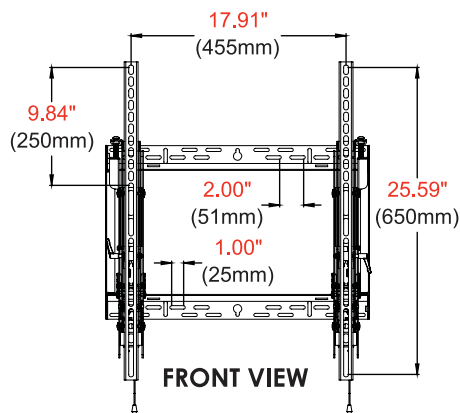

- Universal mount fits displays with mounting patterns up to 455 x 650mm (17.91" W x 25.59" H)
- Adjustable up to 15° of forward tilt and -5° of backward tilt for the optimal viewing angle
- Optional IncreLok™ feature offers fixed tilt angles of -5°, 0°, 5°, 10°, 15°
- Easy-Grip™ ratcheting handle locks the display into place
- Easy hang wall plate allows a bolt to be pre-installed to ease wall plate installation
- Lateral display adjustment up to 1.63" (41mm)
- 1" of post-installation vertical adjustment provides flexibility in the installation
- Includes fastener pack with all necessary mounting and display attachment hardware (including M10)

STP680	SmartMount® Universal Portrait Tilt Wall Mount for 46" to 90" Displays - Security Models				
--------	--	--	--	--	--

Product Specifications

	DIMENSIONS (W x H x D)	PRODUCT WEIGHT	LOAD CAPACITY	FINISH	AVAILABLE COLORS
STP680	22.00" x 26.50" x 3.38"-10.58" (559 x 673 x 86-269mm)	13.78lb (6.3kg)	350lb (158kg)	Scratch Resistant Fused Epoxy	Semi-Gloss Black

Package Specifications

	PACKAGE SIZE (W x H x D)	PACKAGE SHIP WEIGHT	PACKAGE UPC CODE	PACKAGE CONTENTS	UNITS IN PACKAGE
STP680	28.50" x 4.10" x 15.60" (725 x 105 x 395mm)	13.78lb (6.25kg)	735029314219	Wall Mount, Wall and Display Installation Hardware, Installation Instructions	1

All dimensions = inch (mm)

WALL PLATE DETAIL

FRONT VIEW

SIDE VIEW +15°/-5° TILT

ADAPTOR DETAIL

Architect Specifications

The SmartMount® Universal Portrait Tilt Wall Mount shall be a Peerless-AV model STP680 and shall be located where indicated on the plans. Assembly and installation shall be done according to instructions provided by the manufacturer.