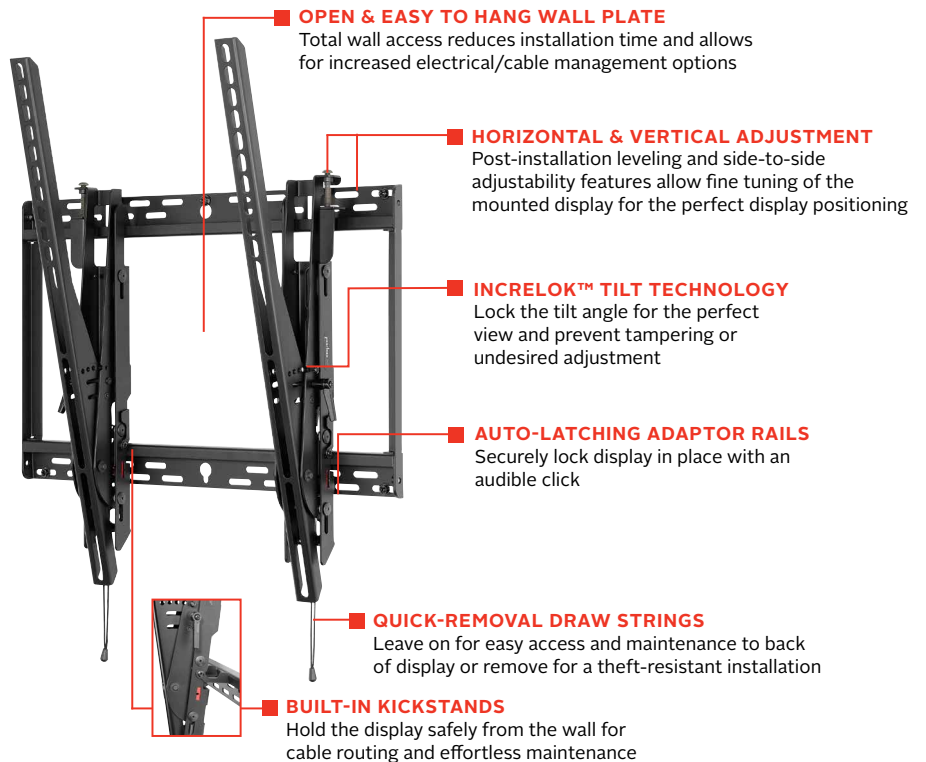

STP680

Mounting Pattern
455 x 650mm
(17.91" x 25.59")

Max Load
350lb
(158kg)

SMARTMOUNT®

Universal Portrait Tilt Wall Mount

FOR 46" TO 90" DISPLAYS

Peerless-AV's SmartMount® Universal Portrait Tilt Wall Mount delivers an ultra-slim profile designed to hold large displays up to 350lb. Installation and maintenance are made easy with the STP680's robust feature set. Auto-latching adaptor rails automatically secure the display without the use of a tool. The mount's built-in kickstand holds the display safely from the wall during cable routing, while the open wall plate allows for increased electrical and cable management options. Horizontal and vertical display adjustment allow for quick fine-tuning of the mounted display.

- Universal mount fits displays with mounting patterns up to 455 x 650mm (17.91" W x 25.59" H)
- Adjustable up to 15° of forward tilt and -5° of backward tilt for the optimal viewing angle
- Optional IncreLok™ feature offers fixed tilt angles of -5°, 0°, 5°, 10°, 15°
- Easy-Grip™ ratcheting handle locks the display into place
- Easy hang wall plate allows a bolt to be pre-installed to ease wall plate installation
- Lateral display adjustment up to 1.63" (41mm)
- 1" of post-installation vertical adjustment provides flexibility in the installation
- Includes fastener pack with all necessary mounting and display attachment hardware (including M10)

+15°/-5° of tilt for versatile viewing angles.

Comes in color packaging with included installation hardware and easy to follow instructions.

Please visit peerless-av.com/en-us/patents for patent information.

STP680	SmartMount® Universal Portrait Tilt Wall Mount for 46" to 90" Displays - Security Models				
--------	--	--	--	--	--

Product Specifications

	DIMENSIONS (W x H x D)	PRODUCT WEIGHT	LOAD CAPACITY	FINISH	AVAILABLE COLORS
STP680	22.00" x 26.50" x 3.38"-10.58" (559 x 673 x 86-269mm)	13.78lb (6.3kg)	350lb (158kg)	Scratch Resistant Fused Epoxy	Semi-Gloss Black