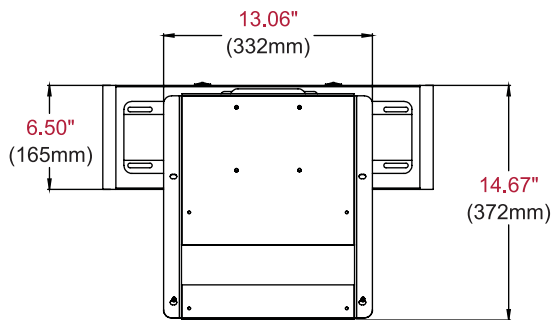

RoHS

HPF-OLED Pull-Out Pivot Wall Mount for OLED TVs (For LG 55EW960H and 65EW960H)

Product Specifications

| | DIMENSIONS (W x H x D) | PRODUCT WEIGHT | LOAD CAPACITY | FINISH | AVAILABLE COLORS |
|-----------------|---|----------------|---------------|-------------|------------------|
| HPF-OLED | 20.65" x 14.67" x 2.63" (524 x 372 x 67mm) | 17.9lb (8kg) | 60lb (27kg) | Powder coat | Black/Silver |

Package Specifications

| | PACKAGE SIZE (W x H x D) | PACKAGE SHIP WEIGHT | PACKAGE UPC CODE | PACKAGE CONTENTS | UNITS IN PACKAGE |
|-----------------|--|---------------------|------------------|--|------------------|
| HPF-OLED | 24.88" x 15.75" x 6.13" (632 x 400 x 156mm) | 20lb (9kg) | 735029317951 | Wall Mount, Installation Hardware, Installation Instructions | 1 |

Accessories **ACC-HPF650:** In-furniture Bracket

All dimensions = inch (mm)

TOP VIEW
+/-25° SWIVEL

WALL PLATE DETAIL

FRONT VIEW

SIDE VIEW COLLAPSED

SIDE VIEW EXTENDED

Architect Specifications