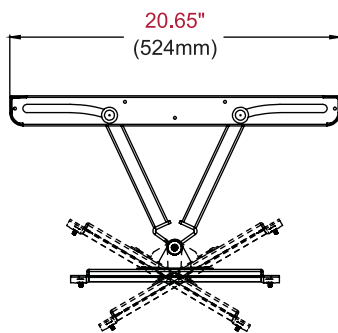

HPF-OLED

Display size
55" & 65"

Max load
60lb (27kg)

Pull-Out Pivot Wall Mount for OLED TVs

FOR LG 55/65EW960H AND OLED55/65B7P

The HPF-OLED was designed exclusively with the aesthetics and functionality of LG's sleek OLED TVs in mind. The HPF-OLED combines the best features of our HPF650 in one contemporary, lightweight design ideal for applications where serviceability is a priority. Installation and maintenance are made easy with single or dual stud mounting options, an installation lock safety feature, and quick access to the back of the display for maintenance. With 25-degrees of built-in swivel, the HPF-OLED ensures your guests will always be able to find the perfect viewing angle. Equipped with functionality and maximum aesthetics, the HPF-OLED is the ideal pull-out solution for any hospitality or residential application.

RoHS

HPF-OLED Pull-Out Pivot Wall Mount for OLED TVs (For LG 55EW960H and 65EW960H)

Product Specifications

| | DIMENSIONS (W x H x D) | PRODUCT WEIGHT | LOAD CAPACITY | FINISH | AVAILABLE COLORS |
|-----------------|---|----------------|---------------|-------------|------------------|
| HPF-OLED | 20.65" x 14.67" x 2.63" (524 x 372 x 67mm) | 17.9lb (8kg) | 60lb (27kg) | Powder coat | Black/Silver |

Package Specifications

| | PACKAGE SIZE (W x H x D) | PACKAGE SHIP WEIGHT | PACKAGE UPC CODE | PACKAGE CONTENTS | UNITS IN PACKAGE |
|-----------------|--|---------------------|------------------|--|------------------|
| HPF-OLED | 24.88" x 15.75" x 6.13" (632 x 400 x 156mm) | 20lb (9kg) | 735029317951 | Wall Mount, Installation Hardware, Installation Instructions | 1 |

Accessories **ACC-HPF650:** In-furniture Bracket

All dimensions = inch (mm)

TOP VIEW
+/-25° SWIVEL

WALL PLATE DETAIL

FRONT VIEW

SIDE VIEW COLLAPSED

SIDE VIEW EXTENDED

Architect Specifications