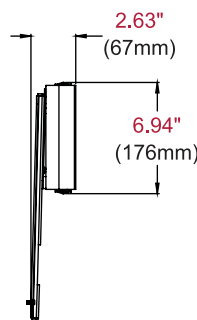

RoHS

HPF-OLED Pull-Out Pivot Wall Mount for OLED TVs (For LG 55EW960H and 65EW960H)

Product Specifications

| | DIMENSIONS (W x H x D) | PRODUCT WEIGHT | LOAD CAPACITY | FINISH | AVAILABLE COLORS |
|-----------------|---|----------------|---------------|-------------|------------------|
| HPF-OLED | 20.65" x 14.67" x 2.63" (524 x 372 x 67mm) | 17.9lb (8kg) | 60lb (27kg) | Powder coat | Black/Silver |

Package Specifications

| | PACKAGE SIZE (W x H x D) | PACKAGE SHIP WEIGHT | PACKAGE UPC CODE | PACKAGE CONTENTS | UNITS IN PACKAGE |
|-----------------|--|---------------------|------------------|--|------------------|
| HPF-OLED | 24.88" x 15.75" x 6.13" (632 x 400 x 156mm) | 20lb (9kg) | 735029317951 | Wall Mount, Installation Hardware, Installation Instructions | 1 |

Accessories **ACC-HPF650:** In-furniture Bracket

All dimensions = inch (mm)

TOP VIEW
+/-25° SWIVEL

WALL PLATE DETAIL

FRONT VIEW

SIDE VIEW COLLAPSED

SIDE VIEW EXTENDED

Architect Specifications