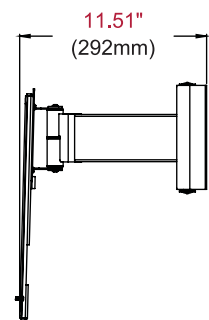

RoHS

HPF-OLED Pull-Out Pivot Wall Mount for OLED TVs (For LG 55EW960H and 65EW960H)

Product Specifications

| | DIMENSIONS (W x H x D) | PRODUCT WEIGHT | LOAD CAPACITY | FINISH | AVAILABLE COLORS |
|-----------------|---|----------------|---------------|-------------|------------------|
| HPF-OLED | 20.65" x 14.67" x 2.63" (524 x 372 x 67mm) | 17.9lb (8kg) | 60lb (27kg) | Powder coat | Black/Silver |

Package Specifications

| | PACKAGE SIZE (W x H x D) | PACKAGE SHIP WEIGHT | PACKAGE UPC CODE | PACKAGE CONTENTS | UNITS IN PACKAGE |
|-----------------|--|---------------------|------------------|--|------------------|
| HPF-OLED | 24.88" x 15.75" x 6.13" (632 x 400 x 156mm) | 20lb (9kg) | 735029317951 | Wall Mount, Installation Hardware, Installation Instructions | 1 |

Accessories **ACC-HPF650:** In-furniture Bracket

All dimensions = inch (mm)

TOP VIEW
+/-25° SWIVEL

WALL PLATE DETAIL

FRONT VIEW

SIDE VIEW COLLAPSED

SIDE VIEW EXTENDED

Architect Specifications

The Pull-Out Pivot Wall Mount for OLED TVs shall be a Peerless-AV model HPF-OLED and shall be located where indicated on the plans. Assembly and installation shall be done according to instructions provided by the manufacturer.