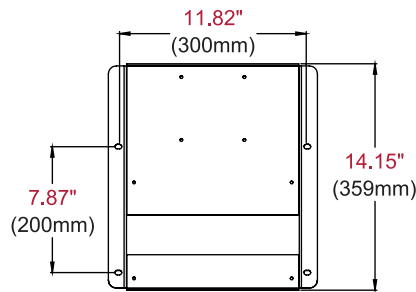

RoHS

HPF-OLED Pull-Out Pivot Wall Mount for OLED TVs (For LG 55EW960H and 65EW960H)

Product Specifications

| | DIMENSIONS (W x H x D) | PRODUCT WEIGHT | LOAD CAPACITY | FINISH | AVAILABLE COLORS |
|-----------------|---|----------------|---------------|-------------|------------------|
| HPF-OLED | 20.65" x 14.67" x 2.63" (524 x 372 x 67mm) | 17.9lb (8kg) | 60lb (27kg) | Powder coat | Black/Silver |

Package Specifications

| | PACKAGE SIZE (W x H x D) | PACKAGE SHIP WEIGHT | PACKAGE UPC CODE | PACKAGE CONTENTS | UNITS IN PACKAGE |
|-----------------|--|---------------------|------------------|--|------------------|
| HPF-OLED | 24.88" x 15.75" x 6.13" (632 x 400 x 156mm) | 20lb (9kg) | 735029317951 | Wall Mount, Installation Hardware, Installation Instructions | 1 |

Accessories **ACC-HPF650:** In-furniture Bracket

All dimensions = inch (mm)

TOP VIEW
+/-25° SWIVEL

WALL PLATE DETAIL

FRONT VIEW

SIDE VIEW COLLAPSED

SIDE VIEW EXTENDED

Architect Specifications