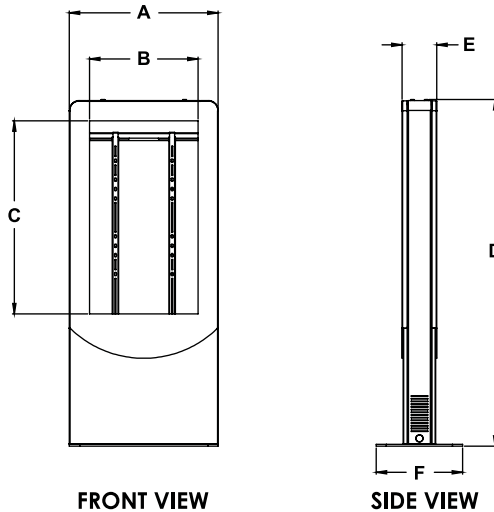

## Product Specifications

	DIMENSIONS (W x H x D)	PRODUCT WEIGHT	LOAD CAPACITY	FINISH	AVAILABLE COLORS
KIPC2546B(-S) KIPC2547B(-S) KIPC2548B(-S)	31.00" x 72.20" x 18.00" (787 x 1834 x 457mm)	KIPC2546B(-S): 164lb (74kg) KIPC2547B(-S): 163lb (74kg) KIPC2548B(-S): 161lb (73kg)	125lb (56kg)	Powder Coat	KIPC2546B, KIPC2547B, KIPC2548B: Gloss Black KIPC2546B-S, KIPC2547B-S, KIPC2548B-S: Silver

## Package Specifications

	PACKAGE SIZE (W x H x D)	PACKAGE SHIP WEIGHT	PACKAGE UPC CODE	PACKAGE CONTENTS	UNITS IN PACKAGE
KIPC2546B(-S) KIPC2547B(-S) KIPC2548B(-S)	38.00" x 79.00" x 27.00" (965 x 2007 x 685mm)	KIPC2546B(-S): 204lb (93kg) KIPC2547B(-S): 203lb (92kg) KIPC2548B(-S): 201lb (91kg)	KIPC2546B: 735029317692 KIPC2547B: 735029317715 KIPC2548B: 735029317739 KIPC2546B-S: 735029317708 KIPC2547B-S: 735029317722 KIPC2548B-S: 735029317746	Kiosk Enclosure, Display Mount, Installation Instructions and Mounting Hardware	1

\*Antimicrobial protection is limited to the treated article and does not protect a user against disease causing bacteria. Always clean products thoroughly after each use.

All dimensions = inch (mm)

MODEL NO.	DIMENSION "A"	DIMENSION "B"	DIMENSION "C"	DIMENSION "D"	DIMENSION "E"	DIMENSION "F"
KIPC2546B	31.00" (787mm)	22.61" (547mm)	40.20" (1021mm)	72.24" (1835mm)	7.20" (183mm)	18.00" (457mm)
KIPC2547B	31.00" (787mm)	23.10" (587mm)	41.07" (1043mm)	72.24" (1835mm)	7.20" (183mm)	18.00" (457mm)
KIPC2548B	31.00" (787mm)	23.57" (599mm)	41.96" (1066mm)	72.24" (1835mm)	7.20" (183mm)	18.00" (457mm)