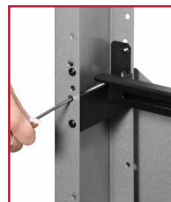

Depth Adjustability