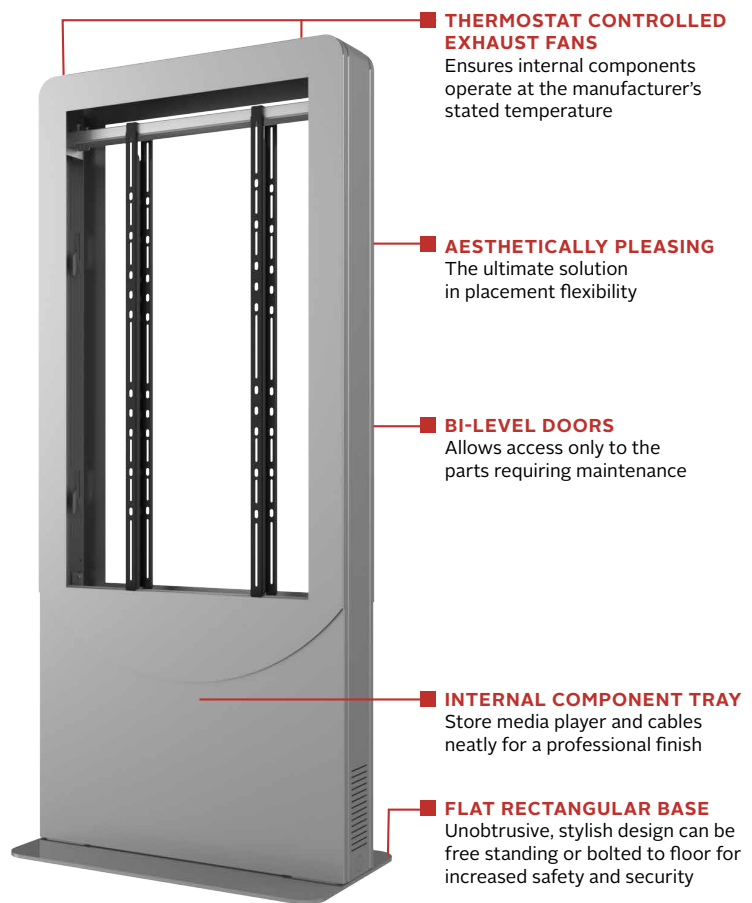

KIPC2546B(-S)  
KIPC2547B(-S)  
KIPC2548B(-S)

Display size  
45", 46" or 48"

Max load  
125lb (56kg)

# Portrait Back-to-Back Kiosk

Fits most 46", 47" or 48" displays less than 1.81" (46mm) deep

Make a statement with Peerless-AV's versatile digital signage kiosk. Designed to support two ultra-thin or thicker commercial displays, this kiosk accentuates the sleek look of the flat panel displays, while providing ample space to integrate a media player, interactive touch system, camera, etc., to create a complete interactive kiosk experience. Paired with a wide range of aesthetic options, this modular line of kiosks makes it easy to execute any advertising or branding strategy.

**Peerless-AV's Portrait Back-to-Back Kiosk allows for double the advertising space.**

## Additional Features

- ✓ Accommodates ultra-thin or deeper commercial displays up to 1.81" (46mm) thick, while accentuating the slim, curvature kiosk design
- ✓ Designed with architectural aluminum and a 3/8" steel base plate that provides stability, strength and corrosion resistance
- ✓ Two thermostat controlled fans quietly exhaust heat from inside the kiosk, ensuring proper airflow
- ✓ Six outlet, UL- and cUL-approved surge suppressor with 6' cord to protect voltage-sensitive components from damaging power surges
- ✓ Internal micro-adjustments allow for quick positioning of display within the kiosk window for flush alignment
- ✓ Secured doors allow convenient access to the display, media player and other internal components for easy installation and maintenance
- ✓ Stand-alone or fully integrated with display, audio components, media player and input components
- ✓ Supports a wide range of aesthetic options including multiple colors, vinyl wraps, etc. to best match the environment or promote brand strategy
- ✓ Pre-assembled to simplify installation of entire solution
- ✓ High-performance, premium powder coat finish protects the unit and extends the product lifespan