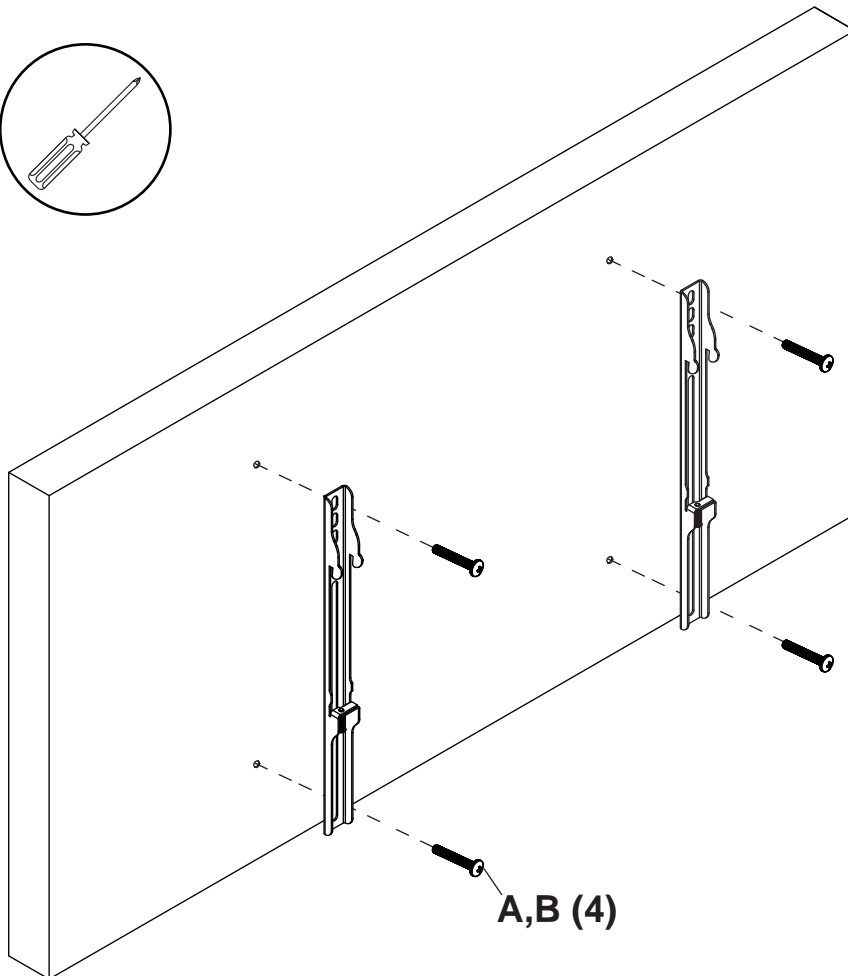

Hardware for Samsung TV

Parts List

Description	Qty	Part #
A M8 x 50mm phillips screw	4	521-1009
B M8 x 50mm socket pin security screw	4	521-1013

A (4)

M8 x 50mm

B (4)

M8 x 50mm

1