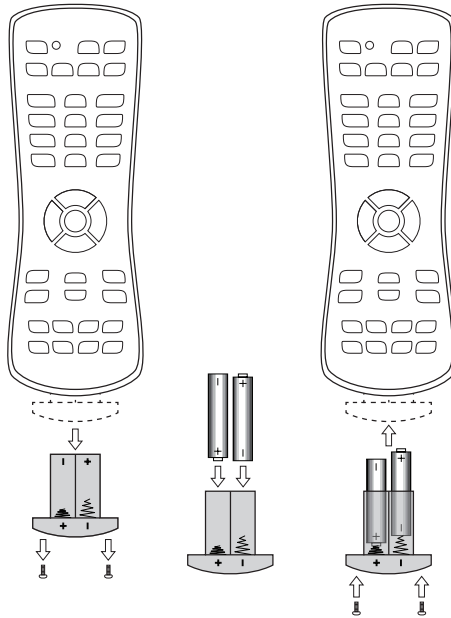

Battery Installation and Replacement

Note: The Peerless-AV Waterproof Universal Remote Control is supplied with batteries already installed.

If the Red LED light on the remote fails to illuminate when a button is pressed, the batteries may need to be replaced. Follow the directions below to replace the batteries.

Remove the two screws from the battery holder as shown. Pull the battery holder out of the bottom of the remote control and remove the batteries.

Insert two new 1.5V AAA batteries into the battery holder as shown. Ensure the positive and negative marks on the batteries are correctly oriented with the markings on the inside of the remote control's battery compartment.

Insert the battery holder back into the battery compartment of the remote control. Tighten both battery holder screws, making sure the screws are tightened all the way to maintain a waterproof seal (do not over tighten).