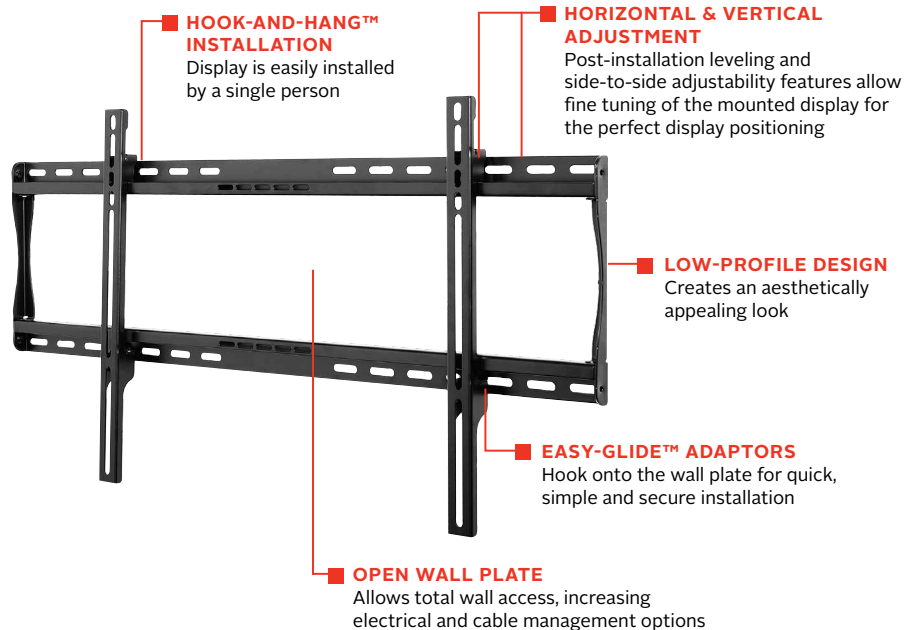

SF660(P)

Mounting Pattern
824 x 405mm
(32.44" x 15.95")

Max Load
200lb
(91kg)

SMARTMOUNT.

Universal Flat Wall Mount

FOR 39" TO 80" DISPLAYS*

The SmartMount® Universal Flat Wall Mount series offers the most versatile installation features and mounting options. Horizontal and vertical adjustment abilities allow for post installation leveling and side-to-side positioning, making it easier than ever to find the perfect TV position. The SF660(P) models' low-profile design offers a sleek, aesthetically pleasing look to fit into any décor. Security screws provided in the SF660 models deter tampering and theft. The open wall plate design offers total wall access, increasing the electrical and cable management options. The display can now simply be installed by a single person with the Hook-and-Hang™ system. The Easy-Glide™ adaptors hook onto the wall plate for an overall quick, simple and secure installation.

- Universal mount fits displays with mounting patterns up to 824 x 405mm (32.44" W x 15.95" H) and accommodates up to 800 x 400mm VESA® patterns
- Low-profile design holds display only 1.20" (30mm)
- Up to 0.25" (6mm) of vertical adjustment on each universal display adaptor bracket for post-installation leveling and height adjustment fine-tuning
- Horizontal display adjustment up to 8.00" (203mm) for centering display on wall
- Includes all necessary wall and display attachment hardware
- Integrated security options available
- Design is UL listed and tested to four times stated load capacity
- For mounts requiring theft resistant hardware, installed with security tool (included), please purchase SF660
- For mounts requiring standard hardware, installed with a Philips screwdriver, please purchase SF660P