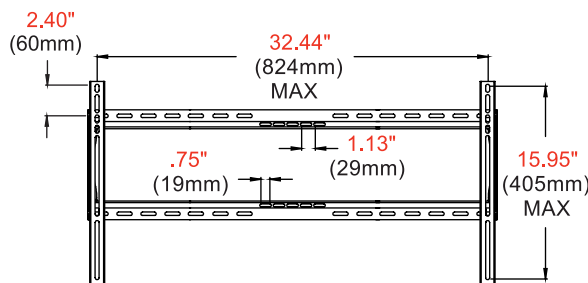

- Universal mount fits displays with mounting patterns up to 824 x 405mm (32.44" W x 15.95" H) and accommodates up to 800 x 400mm VESA® patterns
- Low-profile design holds display only 1.20" (30mm)
- Up to 0.25" (6mm) of vertical adjustment on each universal display adaptor bracket for post-installation leveling and height adjustment fine-tuning
- Horizontal display adjustment up to 8.00" (203mm) for centering display on wall
- Includes all necessary wall and display attachment hardware
- Integrated security options available
- Design is UL listed and tested to four times stated load capacity
- For mounts requiring theft resistant hardware, installed with security tool (included), please purchase SF660
- For mounts requiring standard hardware, installed with a Philips screwdriver, please purchase SF660P

SF660P	SmartMount® Universal Flat Wall Mount for 39" to 80" Displays - Standard Models
SF660	SmartMount® Universal Flat Wall Mount for 39" to 80" Displays - Security Models

Product Specifications

	DIMENSIONS (W x H x D)	PRODUCT WEIGHT	LOAD CAPACITY	FINISH	AVAILABLE COLORS
SF660(P)	34.12" x 16.89" x 1.20" (867 x 429 x 30mm)	5.60lb (2.54kg)	200lb (91kg)	Scratch Resistant Fused Epoxy	Semi-Gloss Black

Package Specifications

	PACKAGE SIZE (W x H x D)	PACKAGE SHIP WEIGHT	PACKAGE UPC CODE	PACKAGE CONTENTS	UNITS IN PACKAGE
SF660(P)	36.41" x 1.57" x 10.71" (925 x 40 x 272mm)	7.60lb (3.45kg)	SF660: 735029235590 SF660P: 735029235620	Wall Mount, Wall and Display Installation Hardware, Installation Instructions	1

All dimensions = inch (mm)

WALL PLATE

VERTICAL ADAPTOR

FRONT VIEW

SIDE VIEW

Architect Specifications

The SmartMount® Universal Flat Wall Mount shall be a Peerless-AV model SF660(P) and shall be located where indicated on the plans. Assembly and installation shall be done according to instructions provided by the manufacturer.