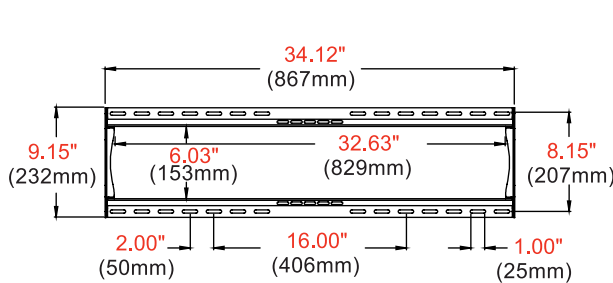

SF660P	SmartMount® Universal Flat Wall Mount for 39" to 80" Displays - Standard Models
SF660	SmartMount® Universal Flat Wall Mount for 39" to 80" Displays - Security Models

Product Specifications

	DIMENSIONS (W x H x D)	PRODUCT WEIGHT	LOAD CAPACITY	FINISH	AVAILABLE COLORS
SF660(P)	34.12" x 16.89" x 1.20" (867 x 429 x 30mm)	5.60lb (2.54kg)	200lb (91kg)	Scratch Resistant Fused Epoxy	Semi-Gloss Black

Package Specifications

	PACKAGE SIZE (W x H x D)	PACKAGE SHIP WEIGHT	PACKAGE UPC CODE	PACKAGE CONTENTS	UNITS IN PACKAGE
SF660(P)	36.41" x 1.57" x 10.71" (925 x 40 x 272mm)	7.60lb (3.45kg)	SF660: 735029235590 SF660P: 735029235620	Wall Mount, Wall and Display Installation Hardware, Installation Instructions	1

Accessories

ACC415: 4-pack Metal Stud Fastener Kit	ACC-WMVCs: Video Conferencing Shelf
ACC309: Video Conference Shelf	ESHV models: AV Wall Shelves
ACC-UCM: Universal AV Component Mount	IBA4-W: Easy Mount Recessed Low Voltage Cable Plate

All dimensions = inch (mm)

WALL PLATE