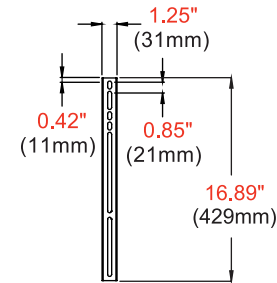

- Universal mount fits displays with mounting patterns up to 824 x 405mm (32.44" W x 15.95" H) and accommodates up to 800 x 400mm VESA® patterns
- Low-profile design holds display only 1.20" (30mm)
- Up to 0.25" (6mm) of vertical adjustment on each universal display adaptor bracket for post-installation leveling and height adjustment fine-tuning
- Horizontal display adjustment up to 8.00" (203mm) for centering display on wall
- Includes all necessary wall and display attachment hardware
- Integrated security options available
- Design is UL listed and tested to four times stated load capacity
- For mounts requiring theft resistant hardware, installed with security tool (included), please purchase SF660
- For mounts requiring standard hardware, installed with a Philips screwdriver, please purchase SF660P

SF660P	SmartMount® Universal Flat Wall Mount for 39" to 80" Displays - Standard Models
SF660	SmartMount® Universal Flat Wall Mount for 39" to 80" Displays - Security Models

Product Specifications

	DIMENSIONS (W x H x D)	PRODUCT WEIGHT	LOAD CAPACITY	FINISH	AVAILABLE COLORS
SF660(P)	34.12" x 16.89" x 1.20" (867 x 429 x 30mm)	5.60lb (2.54kg)	200lb (91kg)	Scratch Resistant Fused Epoxy	Semi-Gloss Black

Package Specifications

	PACKAGE SIZE (W x H x D)	PACKAGE SHIP WEIGHT	PACKAGE UPC CODE	PACKAGE CONTENTS	UNITS IN PACKAGE
SF660(P)	36.41" x 1.57" x 10.71" (925 x 40 x 272mm)	7.60lb (3.45kg)	SF660: 735029235590 SF660P: 735029235620	Wall Mount, Wall and Display Installation Hardware, Installation Instructions	1

All dimensions = inch (mm)

WALL PLATE

VERTICAL ADAPTOR

FRONT VIEW

SIDE VIEW

Architect Specifications

The SmartMount® Universal Flat Wall Mount shall be a Peerless-AV model SF660(P) and shall be located where indicated on the plans. Assembly and installation shall be done according to instructions provided by the manufacturer.