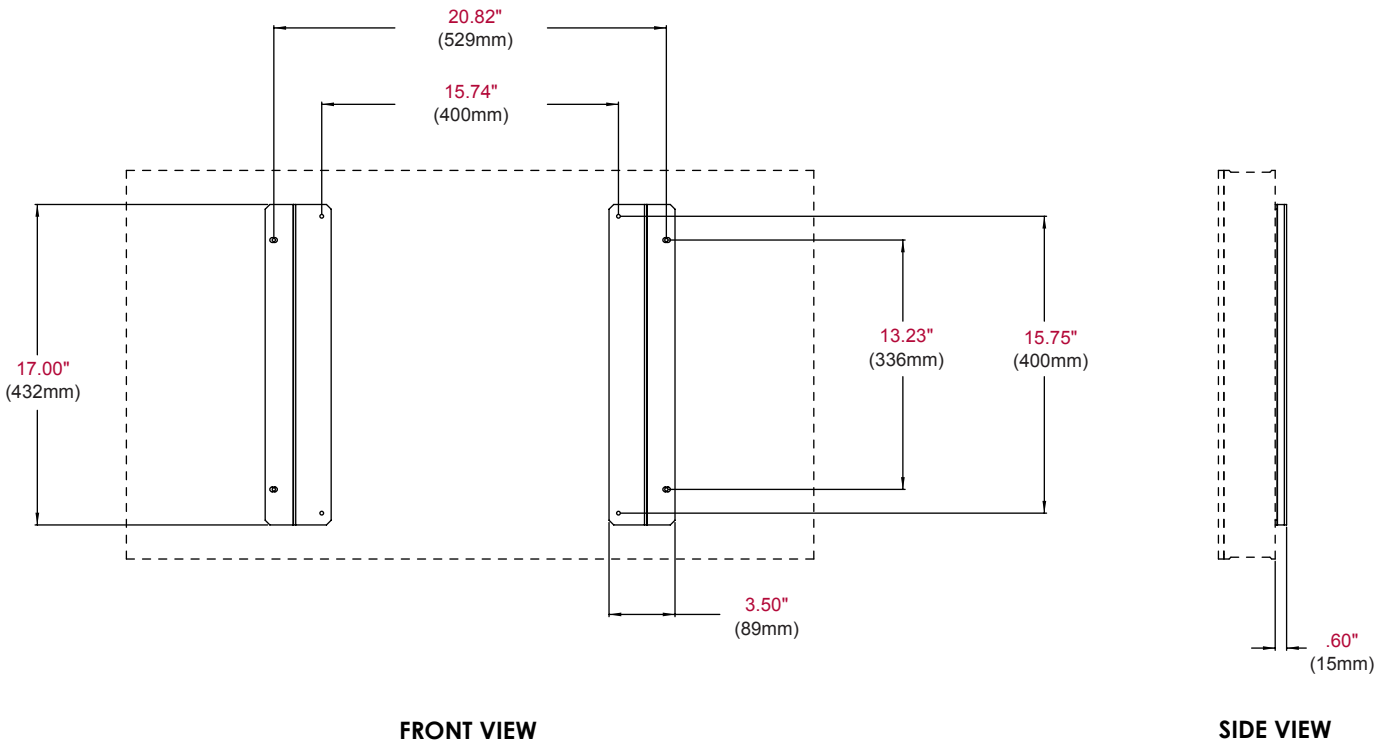

TV size: 42"

Max load: 65lb (29.5kg)

DS-ACC780 Adapter Rails for select Orion displays to attach to Peerless-AV video wall mounting solutions

Product Specifications

	DIMENSIONS (W x H x D)	PRODUCT WEIGHT	LOAD CAPACITY	FINISH	AVAILABLE COLORS
DS-ACC780	3.5" x 17.0" x .5" (89 x 432 x 13mm)	3.5lb (1.6kg)	65lb (29.5kg)	Powder Coat	Black

Package Specifications

	PACKAGE SIZE (L x W x H)	PACKAGE SHIP WEIGHT	PACKAGE UPC CODE	PACKAGE CONTENTS	UNITS IN PACKAGE
DS-ACC780	25.25" x 4.25" x 4.25" (641 x 108 x 108mm)	4.5lb (2kg)	735029279211	Adapter rails and hardware	1

All dimensions = inch (mm)

ARCHITECTS SPECIFICATIONS

The Adapter Rails shall be Peerless-AV model DS-ACC780 shall be located where indicated on the plans. It shall be constructed of heavy gauge steel. The finish shall be scratch resistant black fused epoxy. Assembly and installation shall be done according to instructions provided by the manufacturer.