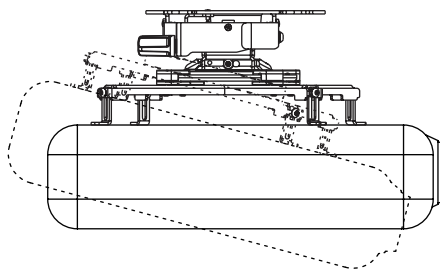

**Package Specifications**

	PACKAGE SIZE (W x H x D)	PACKAGE SHIP WEIGHT	PACKAGE UPC CODE	PACKAGE CONTENTS	UNITS IN PACKAGE
PRGS-UNV(-S)(-W)	14.25" x 6.75" x 3.00" (362 x 171 x 76mm)	4.9lb (2kg)	PRGS-UNV: 735029281795 PRGS-UNV-S: 735029281863 PRGS-UNV-W: 735029281870	Projector Mount, Spider® Universal Adaptor Plate, Mounting and Projector Attachment Hardware & Assembly Instructions	1

**Accessories**

- ACC & CMJ MODELS: Ceiling Plates
- AEC & EXT MODELS: Extension Columns
- PWA-14(W): Projector Wall Arm

All dimensions = inch (mm)

**SWIVEL (YAW) 360°** (when attached to extension column)  
**+/- 15°** (when flush mounted)