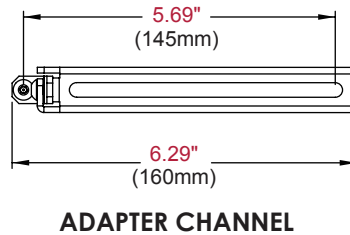

#### UNIVERSAL COMPATIBILITY

Spider® Universal Adaptor Plate extends up to 17.63" (448 mm) to fit most projector models

Pin-Point Image Alignment

PRGS-UNV(-S)(-W): PRGS Projector Mount for Projectors up to 50lb (22kg)

**Product Specifications**

	DIMENSIONS (W x H x D)	PRODUCT WEIGHT	LOAD CAPACITY	FINISH	AVAILABLE COLORS
PRGS-UNV(-S)(-W)	8.50" -17.63" x 3.63"-4.63" x 8.50"-17.63" (216-448 x 92-118 x 216-448mm)	4.27lb (1.9kg)	50lb (22kg)	Powder Coat	PRGS-UNV: Black PRGS-UNV-S: Silver PRGS-UNV-W: White

**Package Specifications**

	PACKAGE SIZE (W x H x D)	PACKAGE SHIP WEIGHT	PACKAGE UPC CODE	PACKAGE CONTENTS	UNITS IN PACKAGE
PRGS-UNV(-S)(-W)	14.25" x 6.75" x 3.00" (362 x 171 x 76mm)	4.9lb (2kg)	PRGS-UNV: 735029281795 PRGS-UNV-S: 735029281863 PRGS-UNV-W: 735029281870	Projector Mount, Spider® Universal Adaptor Plate, Mounting and Projector Attachment Hardware & Assembly Instructions	1

**Accessories**

- ACC & CMJ MODELS: Ceiling Plates
- AEC & EXT MODELS: Extension Columns
- PWA-14(W): Projector Wall Arm

All dimensions = inch (mm)

**SWIVEL (YAW) 360°** (when attached to extension column)  
**+/- 15°** (when flush mounted)