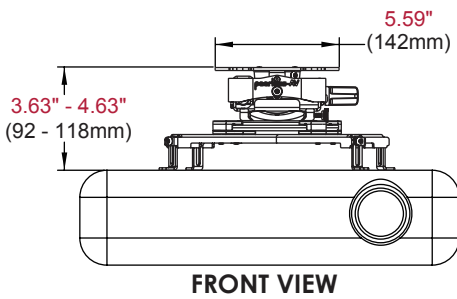

#### UNIVERSAL COMPATIBILITY

Spider® Universal Adaptor Plate extends up to 17.63" (448 mm) to fit most projector models

Pin-Point Image Alignment

PRGS-UNV(-S)(-W): PRGS Projector Mount for Projectors up to 50lb (22kg)

**Product Specifications**

	DIMENSIONS (W x H x D)	PRODUCT WEIGHT	LOAD CAPACITY	FINISH	AVAILABLE COLORS
PRGS-UNV(-S)(-W)	8.50" -17.63" x 3.63"-4.63" x 8.50"-17.63" (216-448 x 92-118 x 216-448mm)	4.27lb (1.9kg)	50lb (22kg)	Powder Coat	PRGS-UNV: Black PRGS-UNV-S: Silver PRGS-UNV-W: White

**Package Specifications**

	PACKAGE SIZE (W x H x D)	PACKAGE SHIP WEIGHT	PACKAGE UPC CODE	PACKAGE CONTENTS	UNITS IN PACKAGE
PRGS-UNV(-S)(-W)	14.25" x 6.75" x 3.00" (362 x 171 x 76mm)	4.9lb (2kg)	PRGS-UNV: 735029281795 PRGS-UNV-S: 735029281863 PRGS-UNV-W: 735029281870	Projector Mount, Spider® Universal Adaptor Plate, Mounting and Projector Attachment Hardware & Assembly Instructions	1

**Accessories**

- ACC & CMJ MODELS: Ceiling Plates
- AEC & EXT MODELS: Extension Columns
- PWA-14(W): Projector Wall Arm

All dimensions = inch (mm)

**SWIVEL (YAW) 360°** (when attached to extension column)  
**+/- 15°** (when flush mounted)