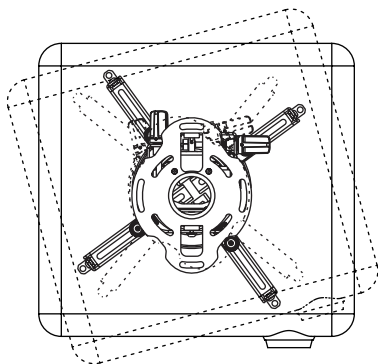

#### UNIVERSAL COMPATIBILITY

Spider® Universal Adaptor Plate extends up to 17.63" (448 mm) to fit most projector models

Pin-Point Image Alignment

PRGS-UNV(-S)(-W): PRGS Projector Mount for Projectors up to 50lb (22kg)

**Product Specifications**

	DIMENSIONS (W x H x D)	PRODUCT WEIGHT	LOAD CAPACITY	FINISH	AVAILABLE COLORS
PRGS-UNV(-S)(-W)	8.50" -17.63" x 3.63"-4.63" x 8.50"-17.63" (216-448 x 92-118 x 216-448mm)	4.27lb (1.9kg)	50lb (22kg)	Powder Coat	PRGS-UNV: Black PRGS-UNV-S: Silver PRGS-UNV-W: White

**Package Specifications**

	PACKAGE SIZE (W x H x D)	PACKAGE SHIP WEIGHT	PACKAGE UPC CODE	PACKAGE CONTENTS	UNITS IN PACKAGE
PRGS-UNV(-S)(-W)	14.25" x 6.75" x 3.00" (362 x 171 x 76mm)	4.9lb (2kg)	PRGS-UNV: 735029281795 PRGS-UNV-S: 735029281863 PRGS-UNV-W: 735029281870	Projector Mount, Spider® Universal Adaptor Plate, Mounting and Projector Attachment Hardware & Assembly Instructions	1

**Accessories**

- ACC & CMJ MODELS: Ceiling Plates
- AEC & EXT MODELS: Extension Columns
- PWA-14(W): Projector Wall Arm

All dimensions = inch (mm)

**SWIVEL (YAW) 360°** (when attached to extension column)  
**+/- 15°** (when flush mounted)