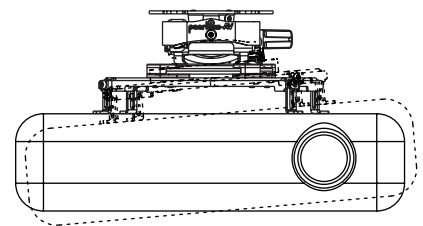

+/- 5° ROLL

Architect Specifications

The PRGS Projector Mount shall be a Peerless-AV model PRGS-UNV(-S)(-W) and shall be located where indicated on the plans. Assembly and installation shall be done according to instructions provided by the manufacturer.

Visit peerless-av.com to see the complete line of AV solutions from Peerless-AV, including outdoor displays, wireless, kiosks, digital audio, display mounts, projector mounts, carts/stands, and a full assortment of accessories.

Peerless-AV
2300 White Oak Circle
Aurora, IL 60502 USA
(800) 865-2112
(630) 375-5100
Fax: (800) 359-6500

Peerless-AV EMEA
Unit 3 Watford Interchange
Colonial Way, Watford
Herts, WD24 4WP
United Kingdom
+44 (0) 1923 200100
Fax: +44 (0) 1923 200101

Peerless-AV Latin America
Ave de las Industrias 413
Parque Industrial Escobedo
Escobedo, N.L.,
Mexico 66062
+52 (81) 8384-8300
Fax: +52 (81) 8384-8360