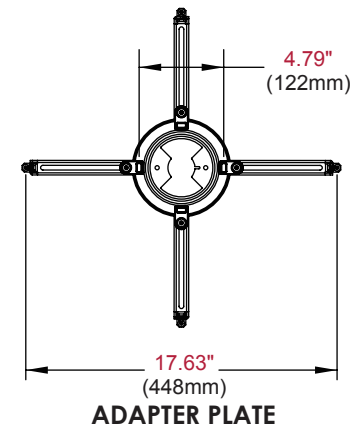

#### UNIVERSAL COMPATIBILITY

Spider® Universal Adaptor Plate extends up to 17.63" (448 mm) to fit most projector models

Pin-Point Image Alignment

PRGS-UNV(-S)(-W): PRGS Projector Mount for Projectors up to 50lb (22kg)

**Product Specifications**

	DIMENSIONS (W x H x D)	PRODUCT WEIGHT	LOAD CAPACITY	FINISH	AVAILABLE COLORS
PRGS-UNV(-S)(-W)	8.50" -17.63" x 3.63"-4.63" x 8.50"-17.63" (216-448 x 92-118 x 216-448mm)	4.27lb (1.9kg)	50lb (22kg)	Powder Coat	PRGS-UNV: Black PRGS-UNV-S: Silver PRGS-UNV-W: White

**Package Specifications**

	PACKAGE SIZE (W x H x D)	PACKAGE SHIP WEIGHT	PACKAGE UPC CODE	PACKAGE CONTENTS	UNITS IN PACKAGE
PRGS-UNV(-S)(-W)	14.25" x 6.75" x 3.00" (362 x 171 x 76mm)	4.9lb (2kg)	PRGS-UNV: 735029281795 PRGS-UNV-S: 735029281863 PRGS-UNV-W: 735029281870	Projector Mount, Spider® Universal Adaptor Plate, Mounting and Projector Attachment Hardware & Assembly Instructions	1

**Accessories**

- ACC & CMJ MODELS: Ceiling Plates
- AEC & EXT MODELS: Extension Columns
- PWA-14(W): Projector Wall Arm

All dimensions = inch (mm)

**SWIVEL (YAW) 360°** (when attached to extension column)  
**+/- 15°** (when flush mounted)