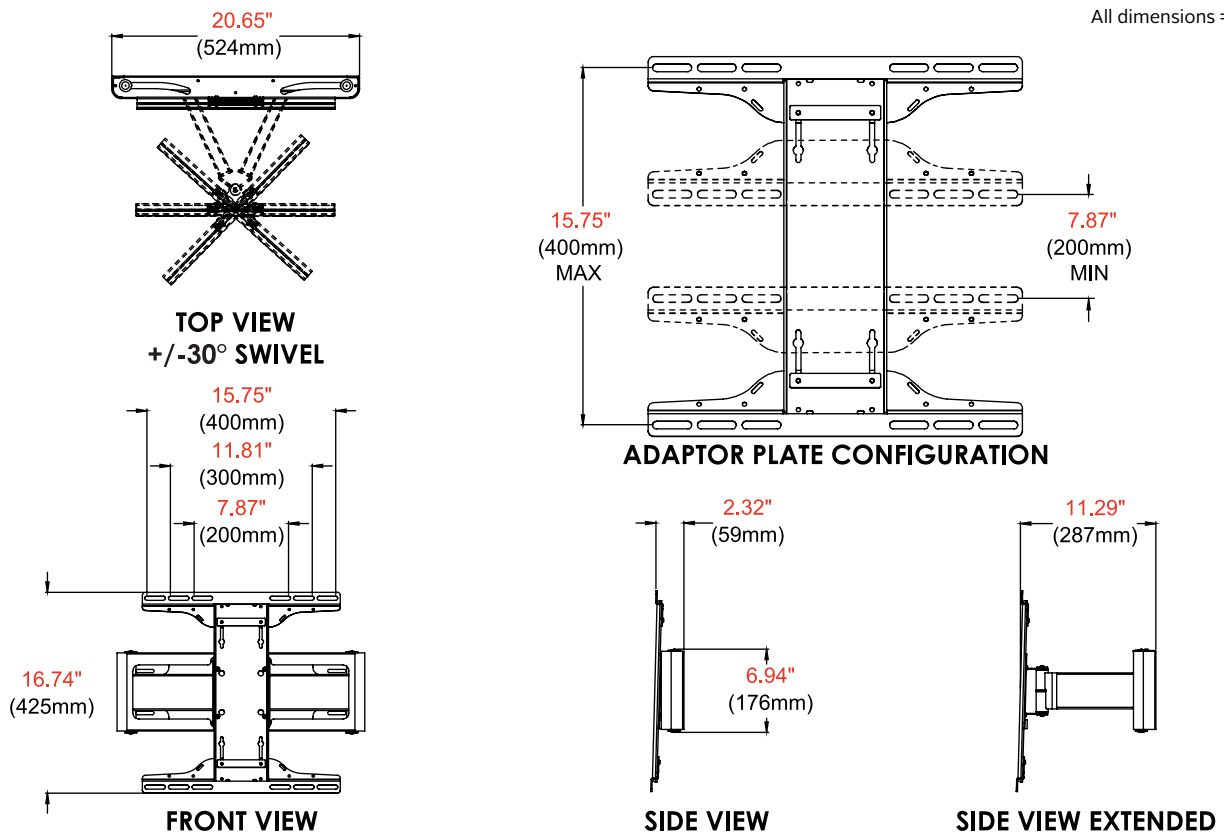

HPF650	Pull-Out Pivot Wall Mount for 32"-65" Displays

Product Specifications

	DIMENSIONS (W x H x D)	PRODUCT WEIGHT	LOAD CAPACITY	FINISH	AVAILABLE COLORS
HPF650	20.65" x 16.74" x 2.32"-11.29" (525 x 425 x 59-287mm)	13.40lb (6kg)	60lb (27kg)	Powder Coat	Black

Package Specifications

	PACKAGE SIZE (W x H x D)	PACKAGE SHIP WEIGHT	PACKAGE UPC CODE	PACKAGE CONTENTS	UNITS IN PACKAGE
HPF650	21.25" x 12.5" x 4.0" (540 x 318 x 102mm)	14.81lb (6.72kg)	735029298052	Wall Mount, Universal Adaptor and Mounting Hardware	1

Accessories

1. **ACC-HPF650:** In-furniture Bracket
   - **ACC-UCM:** Universal AV Component Mount
   - **IBA3AC:** Recessed Cable Management and Power Storage Accessory Box*
2. **Works with most displays 42" and larger without being visible from behind when used with the HPF650. Verify dimensions for confirmation of compatibility.*

Architect Specifications

The Pull-Out Pivot Wall Mount shall be a Peerless-AV model HPF650 and shall be located where indicated on the plans. Assembly and installation shall be done according to instructions provided by the manufacturer.

Visit peerless-av.com to see the complete line of AV solutions from Peerless-AV, including outdoor displays, wireless, kiosks, digital audio, display mounts, projector mounts, carts/stands, and a full assortment of accessories.

Peerless-AV
2300 White Oak Circle
Aurora, IL 60502 USA
(800) 865-2112
(630) 375-5100
Fax: (800) 359-6500

Peerless-AV EMEA
Unit 3 Watford Interchange
Colonial Way, Watford
Herts, WD24 4WP
United Kingdom
+44 (0) 1923 200100
Fax: +44 (0) 1923 200101

Peerless-AV Latin America
Ave de las Industrias 413
Parque Industrial Escobedo
Escobedo, N.L.,
Mexico 66062
+52 (81) 8384-8300
Fax: +52 (81) 8384-8360