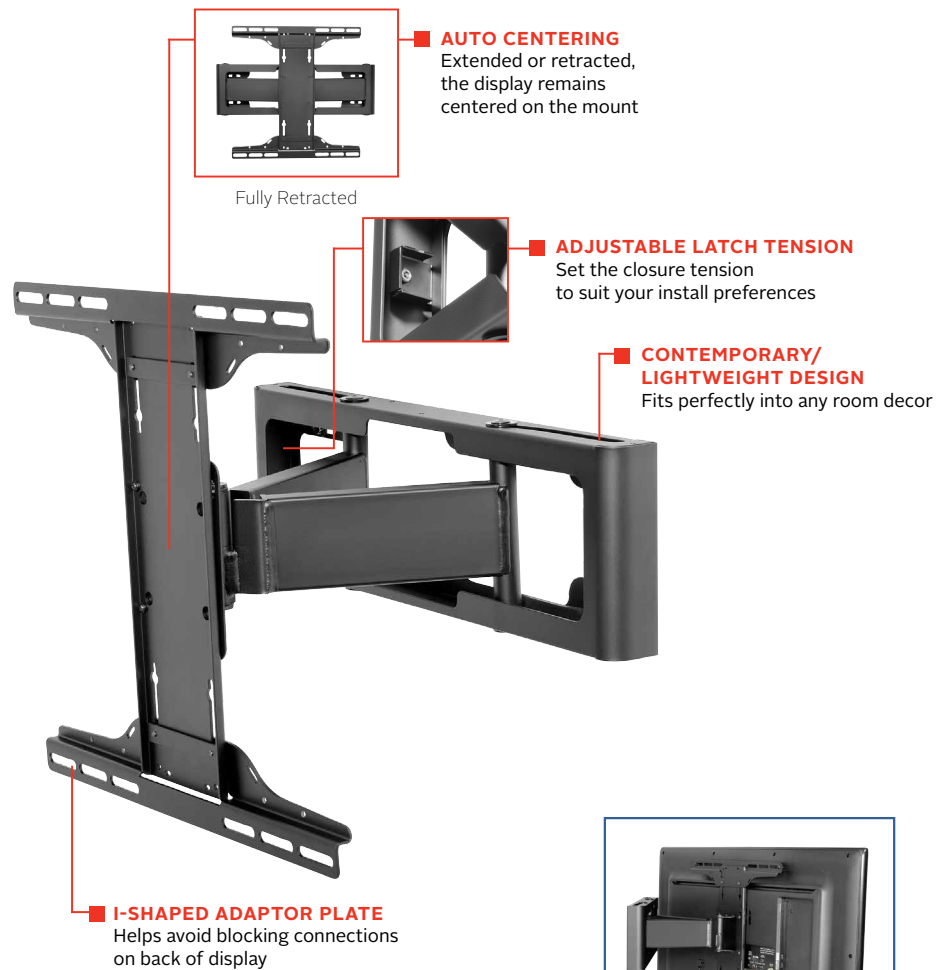

HPF650

Mounting Pattern
400 x 400mm
(15.75" x 15.75")

Max Load
60lb
(27kg)

Pull-Out Pivot Wall Mount FOR 32" TO 65" DISPLAYS

The HPF650 combines the best features of our FPS-1000 in one contemporary, lightweight design, making it essential for on-wall or recessed/in-furniture applications. With 30° of built-in swivel, the HPF650 ensures your guests will always be able to find the perfect viewing angle. This mount is VESA® compliant, and accommodates virtually any flat panel display up to 60lb. Equipped with functionality, maximum aesthetics, versatile installation and endless display compatibility options, the HPF650 is the ideal solution for any hospitality or residential application.

- Universal mount accommodates 200 x 200 to 400 x 400mm VESA® mounting patterns
- Flush mountable for in-furniture applications when used in conjunction with the in-furniture bracket accessory, ACC-HPF650, for a clean finished look
- Can be dual mounted to 16" studs or single stud
- Built-in swivel up to ±30° provides adjustable viewing angles
- Easy pull-out pivot provides quick maintenance access
- With a turn of a screw, the adjustable latching mechanism allows you to control the tension required to close the mount against the wall
- Security screws prevent tampering and theft

Please visit peerless-av.com/en-us/patents for patent information.

HPF650	Pull-Out Pivot Wall Mount for 32"-65" Displays
--------	--

Product Specifications

	DIMENSIONS (W x H x D)	PRODUCT WEIGHT	LOAD CAPACITY	FINISH	AVAILABLE COLORS
HPF650	20.65" x 16.74" x 2.32"-11.29" (525 x 425 x 59-287mm)	13.40lb (6kg)	60lb (27kg)	Powder Coat	Black

Accessories

- ACC-HPF650:** In-furniture Bracket
 - ACC-UCM:** Universal AV Component Mount
 - IBA3AC:** Recessed Cable Management and Power Storage Accessory Box*
- *Works with most displays 42" and larger without being visible from behind when used with the HPF650. Verify dimensions for confirmation of compatibility.*