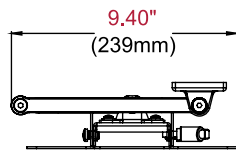

PA740	Paramount™ Articulating Wall Mount for 22" to 40" Displays

Product Specifications

	DIMENSIONS (W x H x D)	PRODUCT WEIGHT	LOAD CAPACITY	FINISH	AVAILABLE COLORS
PA740	9.40" x 8.74" x 2.80"-14.91" (239 x 222 x 71-379mm)	4.50lb (2.04kg)	80lb (36kg)	Scratch resistant fused epoxy	Gloss black

Package Specifications

	PACKAGE SIZE (W x H x D)	PACKAGE SHIP WEIGHT	PACKAGE UPC CODE	PACKAGE CONTENTS	UNITS IN PACKAGE
PA740	10.63" x 3.23" x 11.77" (270 x 82 x 299mm)	6.05lb (2.74kg)	735029256090	Wall mount, wall and display installation hardware, installation instructions	1

Accessories

- **WSP700/701:** Metal Stud Wall Plates for 16"/24" Center Metal Studs
- **ACC4X4:** VESA® 400 x 400mm Adaptor Plate

All dimensions = inch (mm)

TOP VIEW