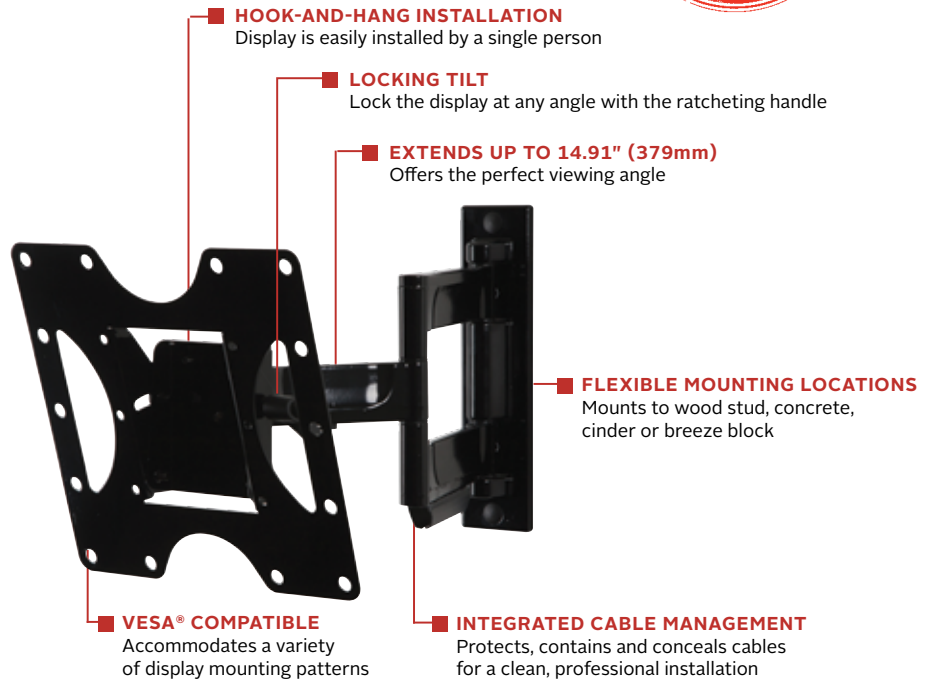

PA740

Display size
22"-40"

Max load
80lb (36kg)

PARAMOUNT™

Articulating Wall Mount

FOR 22" TO 40" DISPLAYS

The Paramount™ series wall mounts provide versatile and multi-functional features. With PA740, extend the display up to 14.91" (379mm) or fully-retract it to just 2.80" (71mm) from the wall for the perfect viewing angle. The Hook-and-Hang™ system offers easy, one-person installation of the display. A ratcheting handle provides locking tilt capability for quick adjustments to the amount of tilt, reducing glare and optimizing the viewing angle. Integrated cable management protects, contains and conceals cables for a clean installation.

Full-motion capabilities allow you to swivel, tilt, extend or retract your display for the perfect viewing angle.

Additional Features

- ✓ Extends 14.91" (379mm) from the wall
- ✓ Retracts to 2.80" (71mm) to save space
- ✓ +15/-5° of tilt for optimal viewing angles
- ✓ ±5° of roll for post installation display leveling
- ✓ Up to ±90° of pivot
- ✓ VESA® 100, 200 x 100, 200 x 200mm compliant
- ✓ Design is UL listed and tested to four times stated load capacity

Swivel, tilt, extend or retract the display for the perfect viewing angle

Integrated cable management keeps cords and cables out of the way

Comes in color packaging with included installation hardware and easy to follow instructions.

Package Specifications

	PACKAGE SIZE (W x H x D)	PACKAGE SHIP WEIGHT	PACKAGE UPC CODE	PACKAGE CONTENTS	UNITS IN PACKAGE
PA740	10.63" x 3.23" x 11.77" (270 x 82 x 299mm)	6.05lb (2.74kg)	735029256090	Wall mount, wall and display installation hardware, installation instructions	1