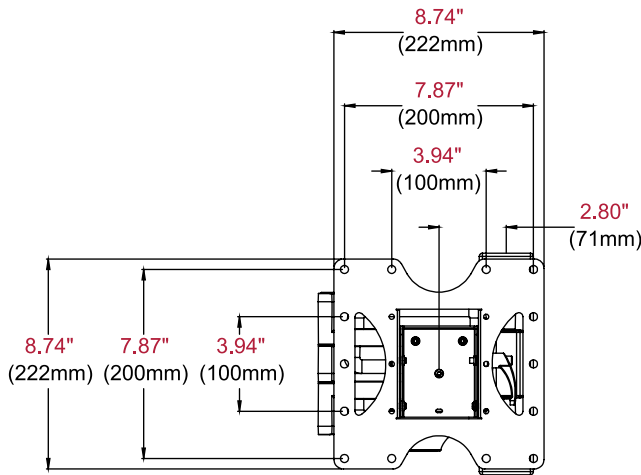

	DIMENSIONS (W x H x D)	PRODUCT WEIGHT	LOAD CAPACITY	FINISH	AVAILABLE COLORS
PA740	9.40" x 8.74" x 2.80"-14.91" (239 x 222 x 71-379mm)	4.50lb (2.04kg)	80lb (36kg)	Scratch resistant fused epoxy	Gloss black

Package Specifications

	PACKAGE SIZE (W x H x D)	PACKAGE SHIP WEIGHT	PACKAGE UPC CODE	PACKAGE CONTENTS	UNITS IN PACKAGE
PA740	10.63" x 3.23" x 11.77" (270 x 82 x 299mm)	6.05lb (2.74kg)	735029256090	Wall mount, wall and display installation hardware, installation instructions	1

Accessories

- WSP700/701:** Metal Stud Wall Plates for 16"/24" Center Metal Studs
- ACC4X4:** VESA® 400 x 400mm Adaptor Plate

All dimensions = inch (mm)

TOP VIEW

WALL PLATE DETAIL

FRONT VIEW

SIDE VIEW COLLAPSED

**SIDE VIEW EXTENDED
+15°/-5° TILT**

Architect Specifications

The Paramount™ Articulating Wall Mount shall be a Peerless-AV model PA740 and shall be located where indicated on the plans. Assembly and installation shall be done according to instructions provided by the manufacturer.