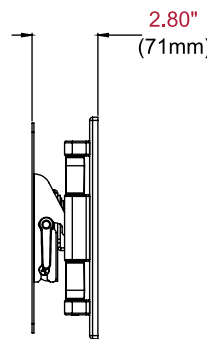

	DIMENSIONS (W x H x D)	PRODUCT WEIGHT	LOAD CAPACITY	FINISH	AVAILABLE COLORS
PA740	9.40" x 8.74" x 2.80"-14.91" (239 x 222 x 71-379mm)	4.50lb (2.04kg)	80lb (36kg)	Scratch resistant fused epoxy	Gloss black

Package Specifications

	PACKAGE SIZE (W x H x D)	PACKAGE SHIP WEIGHT	PACKAGE UPC CODE	PACKAGE CONTENTS	UNITS IN PACKAGE
PA740	10.63" x 3.23" x 11.77" (270 x 82 x 299mm)	6.05lb (2.74kg)	735029256090	Wall mount, wall and display installation hardware, installation instructions	1

Accessories

- WSP700/701:** Metal Stud Wall Plates for 16"/24" Center Metal Studs
- ACC4X4:** VESA® 400 x 400mm Adaptor Plate

All dimensions = inch (mm)

TOP VIEW

WALL PLATE DETAIL

FRONT VIEW

SIDE VIEW COLLAPSED

**SIDE VIEW EXTENDED
+15°/-5° TILT**

Architect Specifications

The Paramount™ Articulating Wall Mount shall be a Peerless-AV model PA740 and shall be located where indicated on the plans. Assembly and installation shall be done according to instructions provided by the manufacturer.