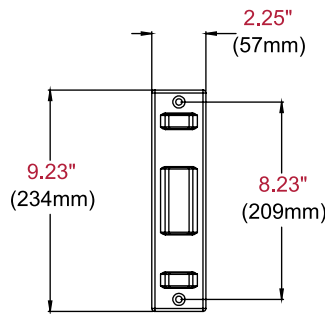

	DIMENSIONS (W x H x D)	PRODUCT WEIGHT	LOAD CAPACITY	FINISH	AVAILABLE COLORS
PA740	9.40" x 8.74" x 2.80"-14.91" (239 x 222 x 71-379mm)	4.50lb (2.04kg)	80lb (36kg)	Scratch resistant fused epoxy	Gloss black

Package Specifications

	PACKAGE SIZE (W x H x D)	PACKAGE SHIP WEIGHT	PACKAGE UPC CODE	PACKAGE CONTENTS	UNITS IN PACKAGE
PA740	10.63" x 3.23" x 11.77" (270 x 82 x 299mm)	6.05lb (2.74kg)	735029256090	Wall mount, wall and display installation hardware, installation instructions	1

Accessories

- WSP700/701:** Metal Stud Wall Plates for 16"/24" Center Metal Studs
- ACC4X4:** VESA® 400 x 400mm Adaptor Plate

All dimensions = inch (mm)

TOP VIEW

WALL PLATE DETAIL

FRONT VIEW

SIDE VIEW COLLAPSED