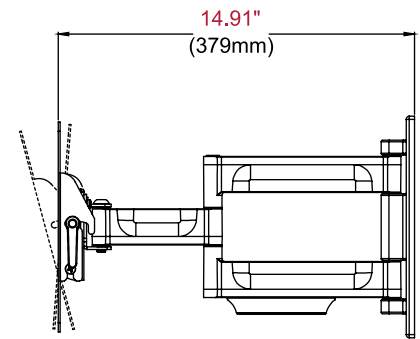

	DIMENSIONS (W x H x D)	PRODUCT WEIGHT	LOAD CAPACITY	FINISH	AVAILABLE COLORS
PA740	9.40" x 8.74" x 2.80"-14.91" (239 x 222 x 71-379mm)	4.50lb (2.04kg)	80lb (36kg)	Scratch resistant fused epoxy	Gloss black

Package Specifications

	PACKAGE SIZE (W x H x D)	PACKAGE SHIP WEIGHT	PACKAGE UPC CODE	PACKAGE CONTENTS	UNITS IN PACKAGE
PA740	10.63" x 3.23" x 11.77" (270 x 82 x 299mm)	6.05lb (2.74kg)	735029256090	Wall mount, wall and display installation hardware, installation instructions	1

Accessories

- WSP700/701:** Metal Stud Wall Plates for 16"/24" Center Metal Studs
- ACC4X4:** VESA® 400 x 400mm Adaptor Plate

All dimensions = inch (mm)

TOP VIEW

WALL PLATE DETAIL

FRONT VIEW

SIDE VIEW COLLAPSED

**SIDE VIEW EXTENDED
+15°/-5° TILT**

Architect Specifications

The Paramount™ Articulating Wall Mount shall be a Peerless-AV model PA740 and shall be located where indicated on the plans. Assembly and installation shall be done according to instructions provided by the manufacturer.