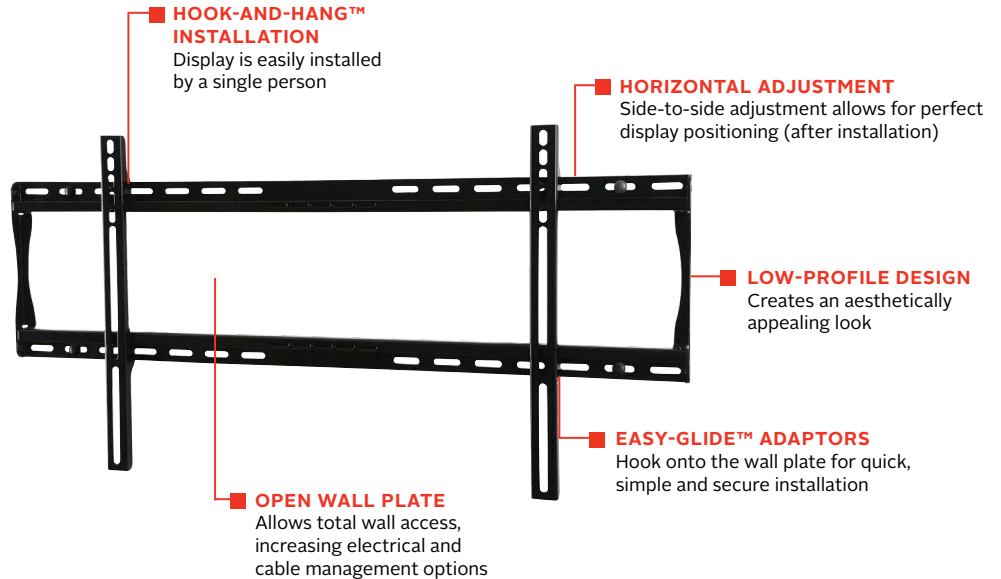

PF660

Mounting Pattern
825 x 405mm
(32.48" x 15.95")

Max Load
200lb
(91kg)

PARAMOUNT™

Universal Flat Wall Mount

FOR 39" TO 90" DISPLAYS

The Paramount™ series wall mounts provide versatile and multi-functional features. With PF660, a low-profile design positions the display just 1.26" (32mm) from the wall. The Hook-and-Hang™ system offers easy, one-person installation of the display. The Easy-Glide™ adaptors hook onto the wall plate for a quick, simple, and secure installation. After installation, achieve perfect display positioning with side-to-side adjustment capabilities.

- Universal mount fits displays with mounting patterns up to 825 x 405mm (32.48" W x 15.95" H) and accommodates up to 800 x 400mm VESA® patterns)
- Low-profile design holds display only 1.26" (32mm)
- Horizontal display adjustment up to 8.00" (203mm) for centering display on wall
- Includes all necessary wall and display attachment hardware
- Design is UL listed and tested to four times stated load capacity

Please visit peerless-av.com/en-us/patents for patent information.

Low-profile design for a sleek, yet compact installation.

Comes in color packaging with included installation hardware and easy to follow instructions.

PF660	Paramount™ Universal Flat Wall Mount for 39" to 90" Displays
--------------	--

Product Specifications

	DIMENSIONS (W x H x D)	PRODUCT WEIGHT	LOAD CAPACITY	FINISH	AVAILABLE COLORS
PF660	34.12" x 16.89" x 1.26" (867 x 429 x 32mm)	5.60lb (2.54kg)	200lb (91kg)	Scratch Resistant Fused Epoxy	Gloss Black