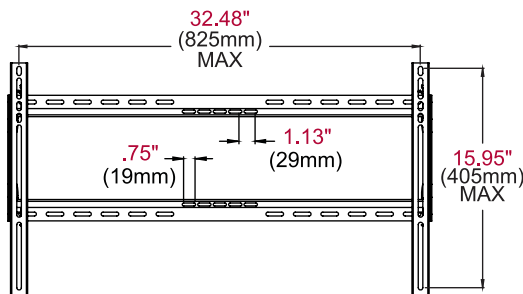

- Universal mount fits displays with mounting patterns up to 825 x 405mm (32.48" W x 15.95" H) and accommodates up to 800 x 400mm VESA® patterns)
- Low-profile design holds display only 1.26" (32mm)
- Horizontal display adjustment up to 8.00" (203mm) for centering display on wall
- Includes all necessary wall and display attachment hardware
- Design is UL listed and tested to four times stated load capacity

PF660	Paramount™ Universal Flat Wall Mount for 39" to 90" Displays
--------------	--

Product Specifications

	DIMENSIONS (W x H x D)	PRODUCT WEIGHT	LOAD CAPACITY	FINISH	AVAILABLE COLORS
PF660	34.12" x 16.89" x 1.26" (867 x 429 x 32mm)	5.60lb (2.54kg)	200lb (91kg)	Scratch Resistant Fused Epoxy	Gloss Black

Package Specifications

	PACKAGE SIZE (W x H x D)	PACKAGE SHIP WEIGHT	PACKAGE UPC CODE	PACKAGE CONTENTS	UNITS IN PACKAGE
PF660	36.42" x 1.57" x 10.71" (925 x 40 x 272mm)	7.60lb (3.45kg)	735029252351	Wall Mount, Wall and Display Installation Hardware, Installation Instructions	1

All dimensions = inch (mm)

WALL PLATE

VERTICAL ADAPTOR

FRONT VIEW

SIDE VIEW

Architect Specifications

The Paramount™ Universal Flat Wall Mount shall be a Peerless-AV model PF660 and shall be located where indicated on the plans. Assembly and installation shall be done according to instructions provided by the manufacturer.