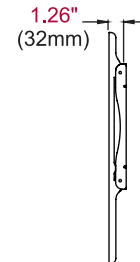

PF660

Mounting Pattern
825 x 405mm
(32.48" x 15.95")

Max Load
200lb
(91kg)

PARAMOUNT™

Universal Flat Wall Mount

FOR 39" TO 90" DISPLAYS

The Paramount™ series wall mounts provide versatile and multi-functional features. With PF660, a low-profile design positions the display just 1.26" (32mm) from the wall. The Hook-and-Hang™ system offers easy, one-person installation of the display. The Easy-Glide™ adaptors hook onto the wall plate for a quick, simple, and secure installation. After installation, achieve perfect display positioning with side-to-side adjustment capabilities.

PF660	Paramount™ Universal Flat Wall Mount for 39" to 90" Displays
--------------	--

Product Specifications

	DIMENSIONS (W x H x D)	PRODUCT WEIGHT	LOAD CAPACITY	FINISH	AVAILABLE COLORS
PF660	34.12" x 16.89" x 1.26" (867 x 429 x 32mm)	5.60lb (2.54kg)	200lb (91kg)	Scratch Resistant Fused Epoxy	Gloss Black

Package Specifications

	PACKAGE SIZE (W x H x D)	PACKAGE SHIP WEIGHT	PACKAGE UPC CODE	PACKAGE CONTENTS	UNITS IN PACKAGE
PF660	36.42" x 1.57" x 10.71" (925 x 40 x 272mm)	7.60lb (3.45kg)	735029252351	Wall Mount, Wall and Display Installation Hardware, Installation Instructions	1

All dimensions = inch (mm)

WALL PLATE

VERTICAL ADAPTOR

FRONT VIEW

SIDE VIEW

Architect Specifications

The Paramount™ Universal Flat Wall Mount shall be a Peerless-AV model PF660 and shall be located where indicated on the plans. Assembly and installation shall be done according to instructions provided by the manufacturer.