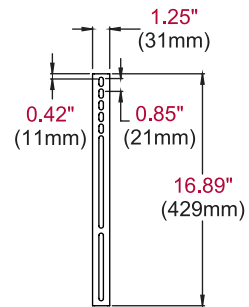

- Universal mount fits displays with mounting patterns up to 825 x 405mm (32.48" W x 15.95" H) and accommodates up to 800 x 400mm VESA® patterns)
- Low-profile design holds display only 1.26" (32mm)
- Horizontal display adjustment up to 8.00" (203mm) for centering display on wall
- Includes all necessary wall and display attachment hardware
- Design is UL listed and tested to four times stated load capacity

PF660	Paramount™ Universal Flat Wall Mount for 39" to 90" Displays
--------------	--

Product Specifications

	DIMENSIONS (W x H x D)	PRODUCT WEIGHT	LOAD CAPACITY	FINISH	AVAILABLE COLORS
PF660	34.12" x 16.89" x 1.26" (867 x 429 x 32mm)	5.60lb (2.54kg)	200lb (91kg)	Scratch Resistant Fused Epoxy	Gloss Black

Package Specifications

	PACKAGE SIZE (W x H x D)	PACKAGE SHIP WEIGHT	PACKAGE UPC CODE	PACKAGE CONTENTS	UNITS IN PACKAGE
PF660	36.42" x 1.57" x 10.71" (925 x 40 x 272mm)	7.60lb (3.45kg)	735029252351	Wall Mount, Wall and Display Installation Hardware, Installation Instructions	1

All dimensions = inch (mm)

WALL PLATE

VERTICAL ADAPTOR

FRONT VIEW

SIDE VIEW

Architect Specifications

The Paramount™ Universal Flat Wall Mount shall be a Peerless-AV model PF660 and shall be located where indicated on the plans. Assembly and installation shall be done according to instructions provided by the manufacturer.