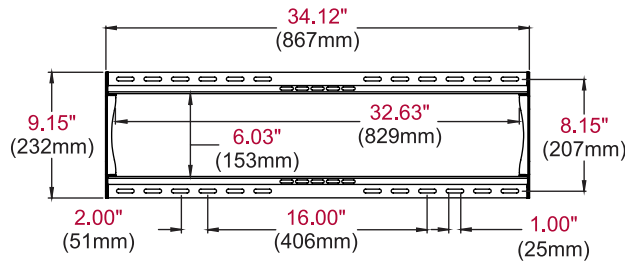

PF660	Paramount™ Universal Flat Wall Mount for 39" to 90" Displays

Product Specifications

	DIMENSIONS (W x H x D)	PRODUCT WEIGHT	LOAD CAPACITY	FINISH	AVAILABLE COLORS
PF660	34.12" x 16.89" x 1.26" (867 x 429 x 32mm)	5.60lb (2.54kg)	200lb (91kg)	Scratch Resistant Fused Epoxy	Gloss Black

Package Specifications

	PACKAGE SIZE (W x H x D)	PACKAGE SHIP WEIGHT	PACKAGE UPC CODE	PACKAGE CONTENTS	UNITS IN PACKAGE
PF660	36.42" x 1.57" x 10.71" (925 x 40 x 272mm)	7.60lb (3.45kg)	735029252351	Wall Mount, Wall and Display Installation Hardware, Installation Instructions	1

Accessories

ACC415: 4-pack Metal Stud Fastener Kit	ESHV models: AV Wall Shelves
ACC309: Video Conference Shelf	IBA4-W: Easy Mount Recessed Low Voltage Cable Plate
ACC-UCM: Universal AV Component Mount	

All dimensions = inch (mm)

WALL PLATE