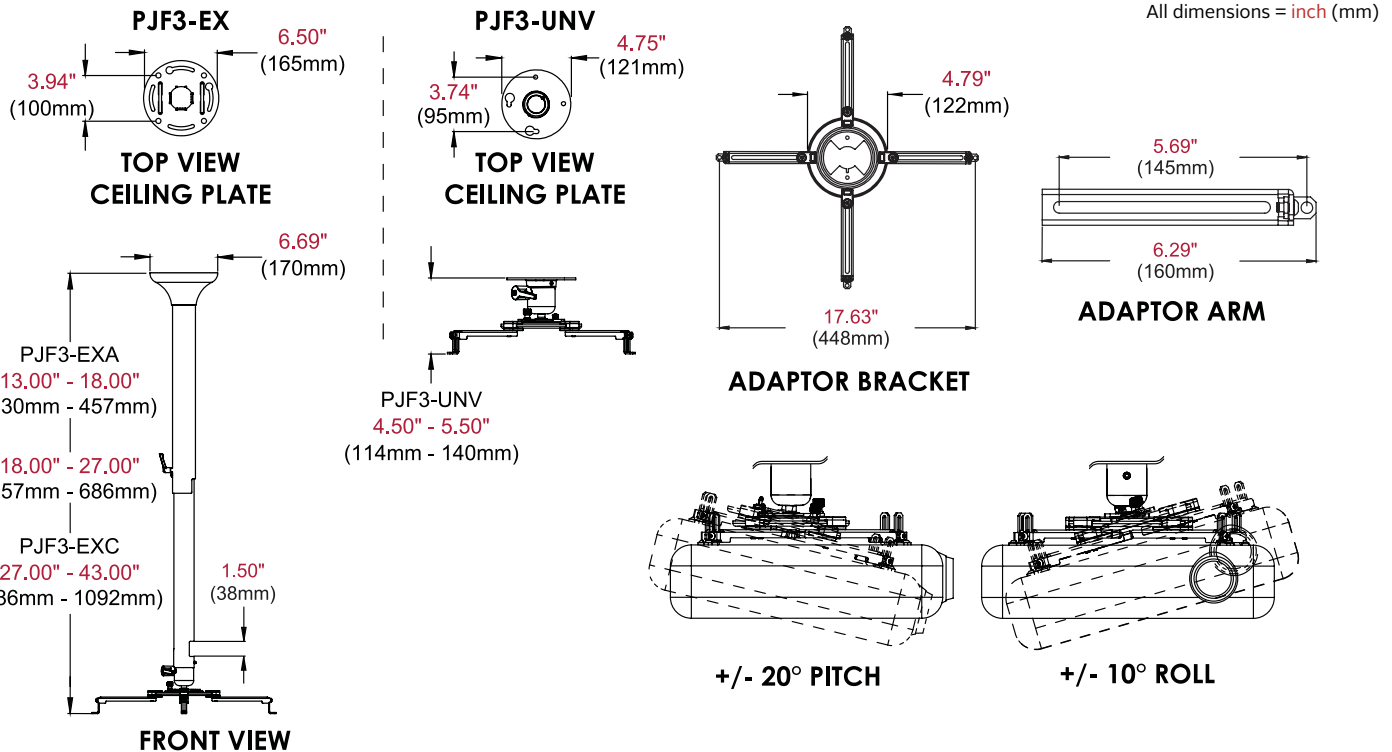

Product Specifications

	DIMENSIONS (W x H x D)	PRODUCT WEIGHT	LOAD CAPACITY	FINISH	AVAILABLE COLORS
PJF3-UNV(-W)	17.63" x 4.50"-5.50" x 17.63" (448 x 114-140 x 448mm)	2.4lb (1.09kg)	55lb (24.9kg)	Powder Coat	PJF3-UNV: Black
PJF3-EXA(-W)	17.63" x 13.00"-18.00" x 17.63" (448 x 330-457 x 448mm)	4.0lb (1.82kg)			PJF3-EXA/-EXB/-EXC: Black
PJF3-EXB(-W)	17.63" x 18.00"-27.00" x 17.63" (448 x 457-686 x 448mm)	5.0lb (2.27kg)			PJF3-UNV-W: White
PJF3-EXC(-W)	17.63" x 27.00"-43.00" x 17.63" (448 x 686-1092 x 448mm)	5.7lb (2.59kg)			PJF3-EXA-W/-EXB-W/-EXC-W: White

Package Specifications

	PACKAGE SIZE (W x H x D)	PACKAGE SHIP WEIGHT	PACKAGE UPC CODE	PACKAGE CONTENTS	UNITS IN PACKAGE
PJF3-UNV(-W)	9.00" x 6.63" x 8.13" (229 x 168 x 206mm)	3.1lb (1.41kg)	PJF3-UNV: 735029305651 PJF3-EXA: 735029305668	Mount, mounting hardware & instructions. EXA, EXB & EXC models also include a ceiling plate cover.	1
PJF3-EXA(-W)	15.50" x 7.25" x 9.50" (394 x 184 x 241mm)	5.7lb (2.59kg)	PJF3-EXB: 735029305675 PJF3-EXC: 735029305682		
PJF3-EXB(-W)	15.50" x 7.25" x 9.50" (394 x 184 x 241mm)	6.3lb (2.86kg)	PJF3-UNV-W: 735029305729 PJF3-EXA-W: 735029305736		
PJF3-EXC(-W)	23.75" x 7.25" x 9.50" (603 x 184 x 241mm)	7.7lb (3.50kg)	PJF3-EXB-W: 735029305743 PJF3-EXC-W: 735029305750		

Architect Specifications

The Smartmount® Projector Mount shall be a Peerless-AV model PJF3-UNV(-W), PJF3-EXA(-W), PJF3-EXB(-W) or PJF3-EXC(-W) and shall be located where indicated on the plans. Assembly and installation shall be done according to instructions provided by the manufacturer.

Visit peerless-av.com to see the complete line of AV solutions from Peerless-AV, including outdoor displays, wireless, kiosks, digital audio, display mounts, projector mounts, carts/stands, and a full assortment of accessories.

Peerless-AV
2300 White Oak Circle
Aurora, IL 60502 USA
(800) 865-2112
(630) 375-5100
Fax: (800) 359-6500

Peerless-AV Europe
Unit 3 Watford Interchange
Colonial Way, Watford
Herts, WD24 4WP
United Kingdom
+44 (0) 1923 200100
Fax: +44 (0) 1923 200101

Peerless-AV de México
Ave de las Industrias 413
Parque Industrial Escobedo
Escobedo, N.L.,
Mexico 66050
+52 (81) 8384-8300
Fax: +52 (81) 8384-8360