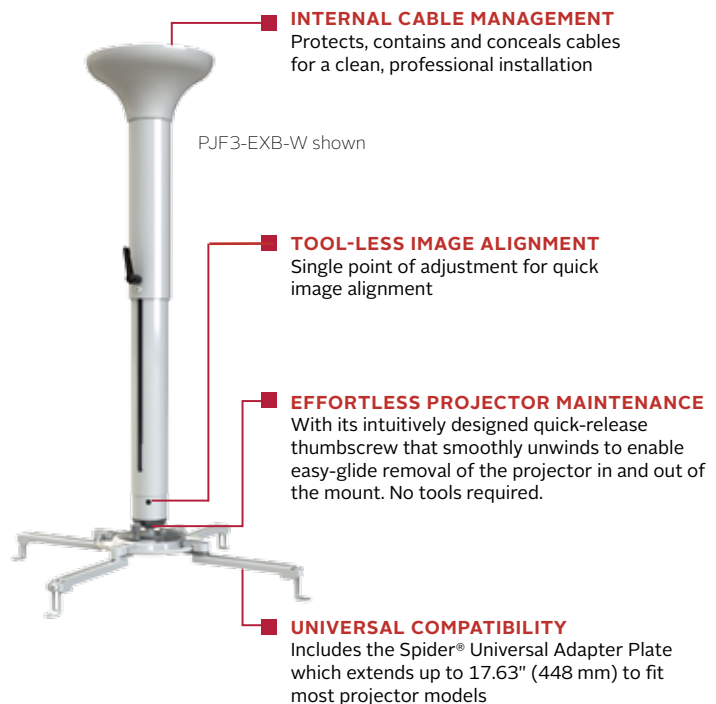

PJF3-UNV(-W)
PJF3-EXA/-EXB/-EXC(-W)

Max load
55lb (24.9kg)

SMARTMOUNT.

Projector Mount

FOR FLUSH OR EXTENDED APPLICATIONS

Peerless-AV's PJF3 Projector Mount is loaded with an array of new features to enhance your viewing experience. The PJF3's tool-less height and image adjustment and quick-release mechanism provide easy setup and projector maintenance. In addition to a flush mount the PJF3 series comes in three different extension lengths, allowing the projector to be placed anywhere between 13" to 43" from the ceiling. The PJF3-EXA/B/C(-W) all come with internal cable management, ensuring a clean, clutter-free and professional installation.

PJF3's tool-less height and image adjustment feature provides quick setup and simple projector maintenance.

Additional Features

- ✓ Fits projectors up to 55lb (24.9kg)
- ✓ Quick-release mechanism to easily service projector
- ✓ Internal cable management protects, contains and conceals cables for a clean, professional installation
- ✓ Alternative cable management provided through center of ceiling plate
- ✓ Cosmetic cover with cable management knockouts for simple cable management
- ✓ Spider® Universal Adaptor Plate extends up to 17.63" (448mm) to fit most projector models
- ✓ Tool-less height and image adjustment provided for quick setup and simple maintenance versatility
- ✓ ±20° Pitch
±10° Roll
360° Swivel (during installation)

PJF3-UNV-W shown

PJF3-EXB shown

Internal cable management

PJF3-UNV(-W)	SmartMount® Projector Mount for flush application
PJF3-EXA(-W)	SmartMount® Projector Mount for extended applications with 13.00"-18.00" (330-457mm) height adjustment
PJF3-EXB(-W)	SmartMount® Projector Mount for extended applications with 18.00"-27.00" (457-686mm) height adjustment
PJF3-EXC(-W)	SmartMount® Projector Mount for extended applications with 27.00"-43.00" (686-1092mm) height adjustment