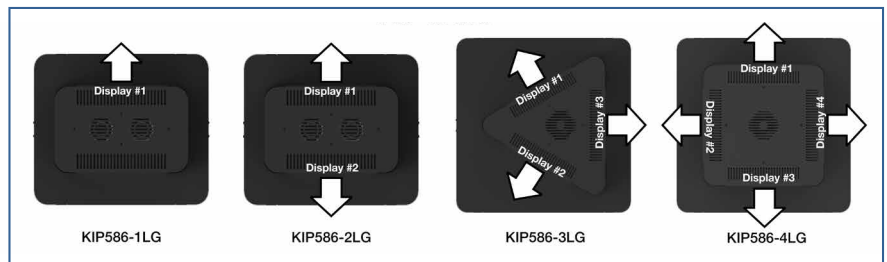

THERMOSTAT CONTROLLED EXHAUST FANS

Ensures internal components operate at the manufacturer's stated temperature

SLIM FOOTPRINT AND PROFILE

Provide the ultimate solution in placement flexibility

WELDED STRUCTURE

Provides rigidity and stability

SAFE AND EASY MANEUVERABILITY

4" swivel casters meet UL/CUL requirements

KIP586-4LG shown with LG Displays (Displays Sold Separately)

Top Views

RoHS
2002/95/EC

Model Numbers

WARRANTY: 5-Years on Metal Components, 1-Year on Electronic Components

Product Specifications

	DIMENSIONS (W x H x D)	PRODUCT WEIGHT	LOAD CAPACITY	FINISH	AVAILABLE COLORS
KIP586-1LG(-S) KIP586-2LG(-S)	26.00" x 90.80" x 22.50" (660 x 2306 x 571mm)	144lb (65.3kg) 125lb (56.7kg)	45lb (20kg) 90lb (41kg)	Powder Coat	KIP586-1LG: KIP586-2LG: KIP586-3LG: KIP586-4LG: Gloss Black
KIP586-3LG(-S) KIP586-4LG(-S)	32.50" x 90.80" x 32.50" (826 x 2306 x 826mm)	155lb (70.3kg) 169lb (76.7kg)	135lb (61kg) 180lb (81kg)		KIP586-1LG-S: KIP586-2LG-S: KIP586-3LG-S: KIP586-4LG-S: Silver

Package Specifications

	PACKAGE SIZE (W x H x D)	PACKAGE SHIP WEIGHT	PACKAGE UPC CODE	PACKAGE CONTENTS	UNITS IN PACKAGE
KIP586-1LG(-S) KIP586-2LG(-S)	38.00" x 90.80" x 27.00" (660 x 2306 x 571mm)	235lb (106.6kg) 216lb (98.0kg)	KIP586-1LG: 735029312024 KIP586-2LG: 735029312048 KIP586-3LG: 735029312062 KIP586-4LG: 735029311942	Kiosk, Display Brackets, Surge Protector, Installation Instructions and Mounting Hardware	1
KIP586-3LG(-S) KIP586-4LG(-S)	48.00" x 90.80" x 40.00" (1219 x 2306 x 1016mm)	246lb (111.6kg) 260lb (117.9kg)	KIP586-1LG-S: 735029312031 KIP586-2LG-S: 735029312055 KIP586-3LG-S: 735029312079 KIP586-4LG-S: 735029311973		