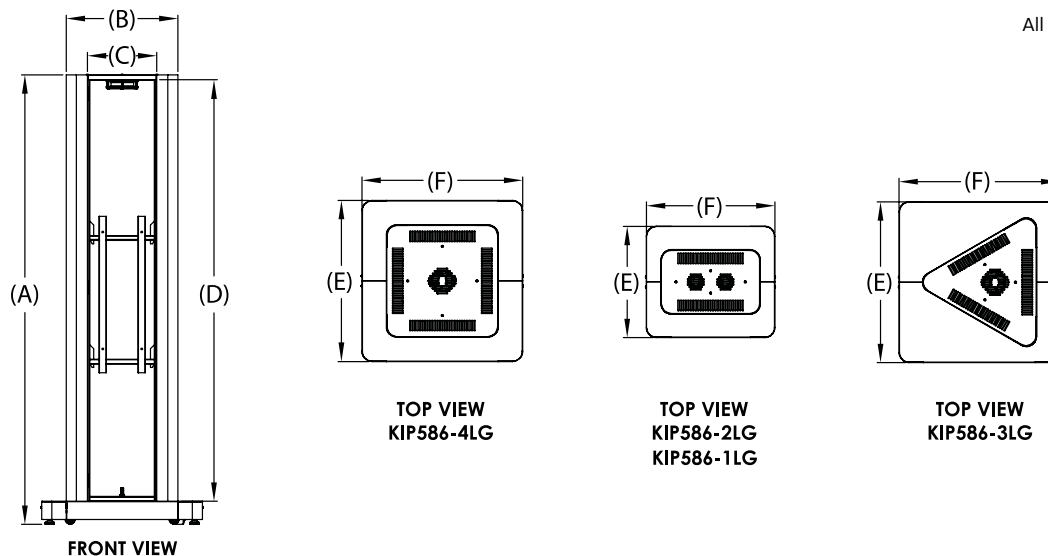

Product Specifications

	DIMENSIONS (W x H x D)	PRODUCT WEIGHT	LOAD CAPACITY	FINISH	AVAILABLE COLORS
KIP586-1LG(-S) KIP586-2LG(-S)	26.00" x 90.80" x 22.50" (660 x 2306 x 571mm)	144lb (65.3kg) 125lb (56.7kg)	45lb (20kg) 90lb (41kg)	Powder Coat	KIP586-1LG: KIP586-2LG: KIP586-3LG: KIP586-4LG: Gloss Black
KIP586-3LG(-S) KIP586-4LG(-S)	32.50" x 90.80" x 32.50" (826 x 2306 x 826mm)	155lb (70.3kg) 169lb (76.7kg)	135lb (61kg) 180lb (81kg)		KIP586-1LG-S: KIP586-2LG-S: KIP586-3LG-S: KIP586-4LG-S: Silver

Package Specifications

	PACKAGE SIZE (W x H x D)	PACKAGE SHIP WEIGHT	PACKAGE UPC CODE	PACKAGE CONTENTS	UNITS IN PACKAGE
KIP586-1LG(-S) KIP586-2LG(-S)	38.00" x 90.80" x 27.00" (660 x 2306 x 571mm)	235lb (106.6kg) 216lb (98.0kg)	KIP586-1LG: 735029312024 KIP586-2LG: 735029312048 KIP586-3LG: 735029312062 KIP586-4LG: 735029311942	Kiosk, Display Brackets, Surge Protector, Installation Instructions and Mounting Hardware	1
KIP586-3LG(-S) KIP586-4LG(-S)	48.00" x 90.80" x 40.00" (1219 x 2306 x 1016mm)	246lb (111.6kg) 260lb (117.9kg)	KIP586-1LG-S: 735029312031 KIP586-2LG-S: 735029312055 KIP586-3LG-S: 735029312079 KIP586-4LG-S: 735029311973		

All dimensions = inch (mm)

MODEL NO.	DIMENSION "A"	DIMENSION "B"	DIMENSION "C"	DIMENSION "D"	DIMENSION "E"	DIMENSION "F"
KIP586-1LG	90.80" (2306mm)	20.00" (508mm)	13.96" (355mm)	85.11" (2162mm)	22.50" (572mm)	26.00" (660mm)
KIP586-2LG	90.80" (2306mm)	20.00" (508mm)	13.96" (355mm)	85.11" (2162mm)	22.50" (572mm)	26.00" (660mm)
KIP586-3LG	90.80" (2306mm)	22.97" (583mm)	13.96" (355mm)	85.11" (2162mm)	32.50" (826mm)	32.50" (826mm)
KIP586-4LG	90.80" (2306mm)	22.55" (573mm)	13.96" (355mm)	85.11" (2162mm)	32.50" (826mm)	32.50" (826mm)