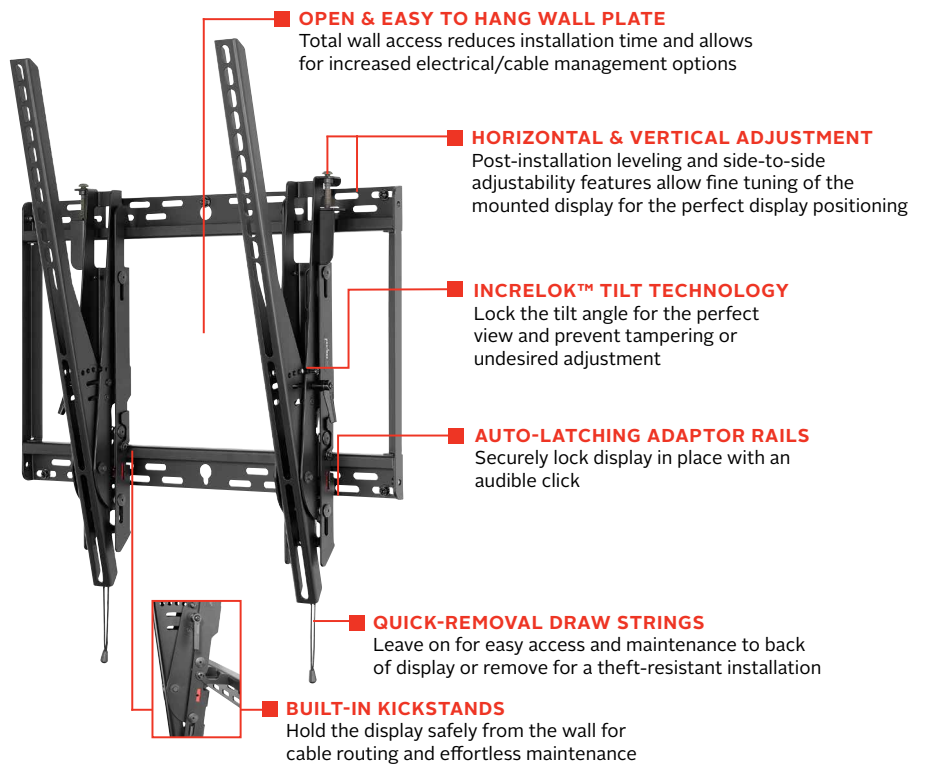

STP680

Mounting Pattern
455 x 650mm
(17.91" x 25.59")

Max Load
350lb
(158kg)

SMARTMOUNT®

Universal Portrait Tilt Wall Mount

FOR 46" TO 90" DISPLAYS*

Peerless-AV's SmartMount® Universal Portrait Tilt Wall Mount delivers an ultra-slim profile designed to hold large displays up to 350lb. Installation and maintenance are made easy with the STP680's robust feature set. Auto-latching adaptor rails automatically secure the display without the use of a tool. The mount's built-in kickstand holds the display safely from the wall during cable routing, while the open wall plate allows for increased electrical and cable management options. Horizontal and vertical display adjustment allow for quick fine-tuning of the mounted display.

- Universal mount fits displays with mounting patterns up to 455 x 650mm (17.91" W x 25.59" H)
- Adjustable up to 15° of forward tilt and -5° of backward tilt for the optimal viewing angle
- Optional IncreLok™ feature offers fixed tilt angles of -5°, 0°, 5°, 10°, 15°
- Easy-Grip™ ratcheting handle locks the display into place
- Easy hang wall plate allows a bolt to be pre-installed to ease wall plate installation
- Lateral display adjustment up to 1.63" (41mm)
- 1" of post-installation vertical adjustment provides flexibility in the installation
- Includes fastener pack with all necessary mounting and display attachment hardware (including M10)

+15°/-5° of tilt for versatile viewing angles.

Comes in color packaging with included installation hardware and easy to follow instructions.

Please visit peerless-av.com/en-us/patents for patent information.

✉ info@peerless-av.com
🌐 peerless-av.com

peerless-AV®
Driving Technology Through Innovation

STP680	SmartMount® Universal Portrait Tilt Wall Mount for 46" to 90" Displays - Security Models
--------	--

Product Specifications