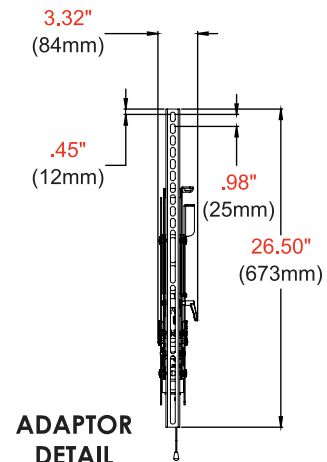

- Universal mount fits displays with mounting patterns up to 455 x 650mm (17.91" W x 25.59" H)
- Adjustable up to 15° of forward tilt and -5° of backward tilt for the optimal viewing angle
- Optional IncreLok™ feature offers fixed tilt angles of -5°, 0°, 5°, 10°, 15°
- Easy-Grip™ ratcheting handle locks the display into place
- Easy hang wall plate allows a bolt to be pre-installed to ease wall plate installation
- Lateral display adjustment up to 1.63" (41mm)
- 1" of post-installation vertical adjustment provides flexibility in the installation
- Includes fastener pack with all necessary mounting and display attachment hardware (including M10)

	DIMENSIONS (W x H x D)	PRODUCT WEIGHT	LOAD CAPACITY	FINISH	AVAILABLE COLORS
STP680	22.00" x 26.50" x 3.38"-10.58" (559 x 673 x 86-269mm)	13.78lb (6.3kg)	350lb (158kg)	Scratch Resistant Fused Epoxy	Semi-Gloss Black

Package Specifications

	PACKAGE SIZE (W x H x D)	PACKAGE SHIP WEIGHT	PACKAGE UPC CODE	PACKAGE CONTENTS	UNITS IN PACKAGE
STP680	32.67" x 4.13" x 18.11" (830 x 105 x 460mm)	18.87lb (8.55kg)	735029314219	Wall Mount, Wall and Display Installation Hardware, Installation Instructions	1

All dimensions = inch (mm)

**WALL PLATE
DETAIL**

FRONT VIEW

**SIDE VIEW
+15°/-5° TILT**

**ADAPTOR
DETAIL**

Architect Specifications

The SmartMount® Universal Portrait Tilt Wall Mount shall be a Peerless-AV model STP680 and shall be located where indicated on the plans. Assembly and installation shall be done according to instructions provided by the manufacturer.