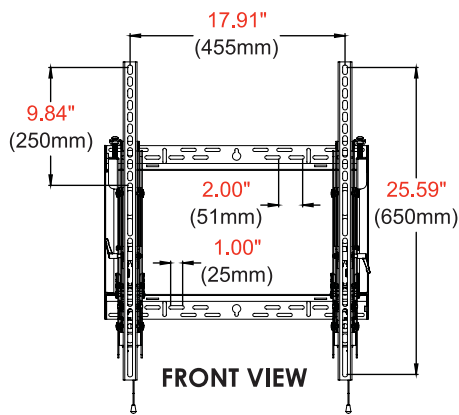

- Universal mount fits displays with mounting patterns up to 455 x 650mm (17.91" W x 25.59" H)
- Adjustable up to 15° of forward tilt and -5° of backward tilt for the optimal viewing angle
- Optional IncreLok™ feature offers fixed tilt angles of -5°, 0°, 5°, 10°, 15°
- Easy-Grip™ ratcheting handle locks the display into place
- Easy hang wall plate allows a bolt to be pre-installed to ease wall plate installation
- Lateral display adjustment up to 1.63" (41mm)
- 1" of post-installation vertical adjustment provides flexibility in the installation
- Includes fastener pack with all necessary mounting and display attachment hardware (including M10)

	DIMENSIONS (W x H x D)	PRODUCT WEIGHT	LOAD CAPACITY	FINISH	AVAILABLE COLORS
STP680	22.00" x 26.50" x 3.38"-10.58" (559 x 673 x 86-269mm)	13.78lb (6.3kg)	350lb (158kg)	Scratch Resistant Fused Epoxy	Semi-Gloss Black

Package Specifications

	PACKAGE SIZE (W x H x D)	PACKAGE SHIP WEIGHT	PACKAGE UPC CODE	PACKAGE CONTENTS	UNITS IN PACKAGE
STP680	32.67" x 4.13" x 18.11" (830 x 105 x 460mm)	18.87lb (8.55kg)	735029314219	Wall Mount, Wall and Display Installation Hardware, Installation Instructions	1

All dimensions = inch (mm)

**WALL PLATE
DETAIL**

FRONT VIEW

**SIDE VIEW
+15°/-5° TILT**

**ADAPTOR
DETAIL**

Architect Specifications

The SmartMount® Universal Portrait Tilt Wall Mount shall be a Peerless-AV model STP680 and shall be located where indicated on the plans. Assembly and installation shall be done according to instructions provided by the manufacturer.