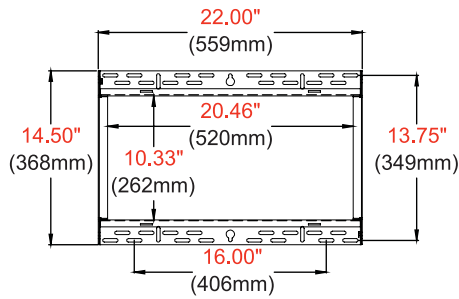

- Universal mount fits displays with mounting patterns up to 455 x 650mm (17.91" W x 25.59" H)
- Adjustable up to 15° of forward tilt and -5° of backward tilt for the optimal viewing angle
- Optional IncreLok™ feature offers fixed tilt angles of -5°, 0°, 5°, 10°, 15°
- Easy-Grip™ ratcheting handle locks the display into place
- Easy hang wall plate allows a bolt to be pre-installed to ease wall plate installation
- Lateral display adjustment up to 1.63" (41mm)
- 1" of post-installation vertical adjustment provides flexibility in the installation
- Includes fastener pack with all necessary mounting and display attachment hardware (including M10)

	DIMENSIONS (W x H x D)	PRODUCT WEIGHT	LOAD CAPACITY	FINISH	AVAILABLE COLORS
STP680	22.00" x 26.50" x 3.38"-10.58" (559 x 673 x 86-269mm)	13.78lb (6.3kg)	350lb (158kg)	Scratch Resistant Fused Epoxy	Semi-Gloss Black

Package Specifications

	PACKAGE SIZE (W x H x D)	PACKAGE SHIP WEIGHT	PACKAGE UPC CODE	PACKAGE CONTENTS	UNITS IN PACKAGE
STP680	32.67" x 4.13" x 18.11" (830 x 105 x 460mm)	18.87lb (8.55kg)	735029314219	Wall Mount, Wall and Display Installation Hardware, Installation Instructions	1

All dimensions = inch (mm)

**WALL PLATE
DETAIL**

FRONT VIEW

**SIDE VIEW
+15°/-5° TILT**

**ADAPTOR
DETAIL**

Architect Specifications

The SmartMount® Universal Portrait Tilt Wall Mount shall be a Peerless-AV model STP680 and shall be located where indicated on the plans. Assembly and installation shall be done according to instructions provided by the manufacturer.