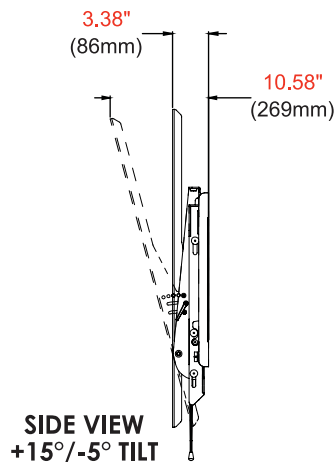

	DIMENSIONS (W x H x D)	PRODUCT WEIGHT	LOAD CAPACITY	FINISH	AVAILABLE COLORS
STP680	22.00" x 26.50" x 3.38"-10.58" (559 x 673 x 86-269mm)	13.78lb (6.3kg)	350lb (158kg)	Scratch Resistant Fused Epoxy	Semi-Gloss Black

Package Specifications

	PACKAGE SIZE (W x H x D)	PACKAGE SHIP WEIGHT	PACKAGE UPC CODE	PACKAGE CONTENTS	UNITS IN PACKAGE
STP680	32.67" x 4.13" x 18.11" (830 x 105 x 460mm)	18.87lb (8.55kg)	735029314219	Wall Mount, Wall and Display Installation Hardware, Installation Instructions	1

Accessories

- ACC615:** 6-pack Metal Stud Fastener Kit
- ACC309:** Video Conference Shelf
- ACC-UCM:** Universal AV Component Mount
- ESHV models:** AV Wall Shelves
- IBA4-W:** Easy Mount Recessed Low Voltage Cable Plate

All dimensions = inch (mm)

**WALL PLATE
DETAIL**

FRONT VIEW

**SIDE VIEW
+15°/-5° TILT**

**ADAPTOR
DETAIL**

Architect Specifications

The SmartMount® Universal Portrait Tilt Wall Mount shall be a Peerless-AV model STP680 and shall be located where indicated on the plans. Assembly and installation shall be done according to instructions provided by the manufacturer.