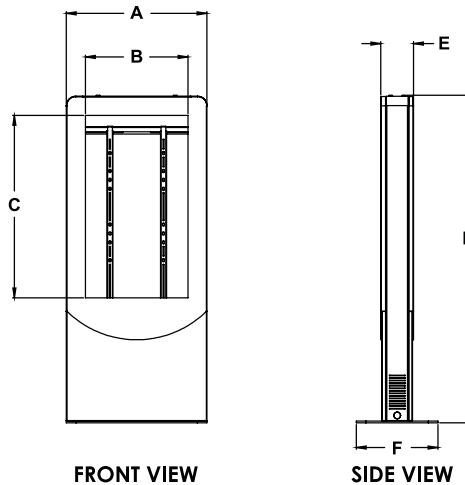

## Product Specifications

	DIMENSIONS (W x H x D)	PRODUCT WEIGHT	LOAD CAPACITY	FINISH	AVAILABLE COLORS
KIPC2540B(-S) KIPC2542B(-S) KIPC2543B(-S)	28.00" x 72.20" x 18.00" (711 x 1834 x 457mm)	KIPC2540B(-S): 159lb (72kg) KIPC2542B(-S): 156lb (71kg) KIPC2543B(-S): 155lb (70kg)	125lb (56kg)	Powder Coat	KIPC2540B, KIPC2542B, KIPC2543B: Gloss Black KIPC2540B-S, KIPC2542B-S, KIPC2543B-S: Silver

## Package Specifications

	PACKAGE SIZE (W x H x D)	PACKAGE SHIP WEIGHT	PACKAGE UPC CODE	PACKAGE CONTENTS	UNITS IN PACKAGE
KIPC2540B(-S) KIPC2542B(-S) KIPC2543B(-S)	38.00" x 79.00" x 27.00" (965 x 2007 x 685mm)	KIPC2540B(-S): 199lb (90kg) KIPC2542B(-S): 196lb (89kg) KIPC2543B(-S): 195lb (88kg)	KIPC2540B: 735029317630 KIPC2542B: 735029317654 KIPC2543B: 735029317678 KIPC2540B-S: 735029317647 KIPC2542B-S: 735029317661 KIPC2543B-S: 735029317685	Kiosk Enclosure, Display Mount, Installation Instructions and Mounting Hardware	1

\*Antimicrobial protection is limited to the treated article and does not protect a user against disease causing bacteria. Always clean products thoroughly after each use.

All dimensions = inch (mm)

MODEL NO.	DIMENSION "A"	DIMENSION "B"	DIMENSION "C"	DIMENSION "D"	DIMENSION "E"	DIMENSION "F"
KIPC2540B	28.00" (711mm)	19.67" (500mm)	34.97" (888mm)	72.24" (1835mm)	7.14" (181mm)	18.00" (457mm)
KIPC2542B	28.00" (711mm)	20.65" (525mm)	36.72" (933mm)	72.24" (1835mm)	7.14" (181mm)	18.00" (457mm)
KIPC2543B	28.00" (711mm)	21.13" (537mm)	37.59" (955mm)	72.24" (1835mm)	7.14" (181mm)	18.00" (457mm)