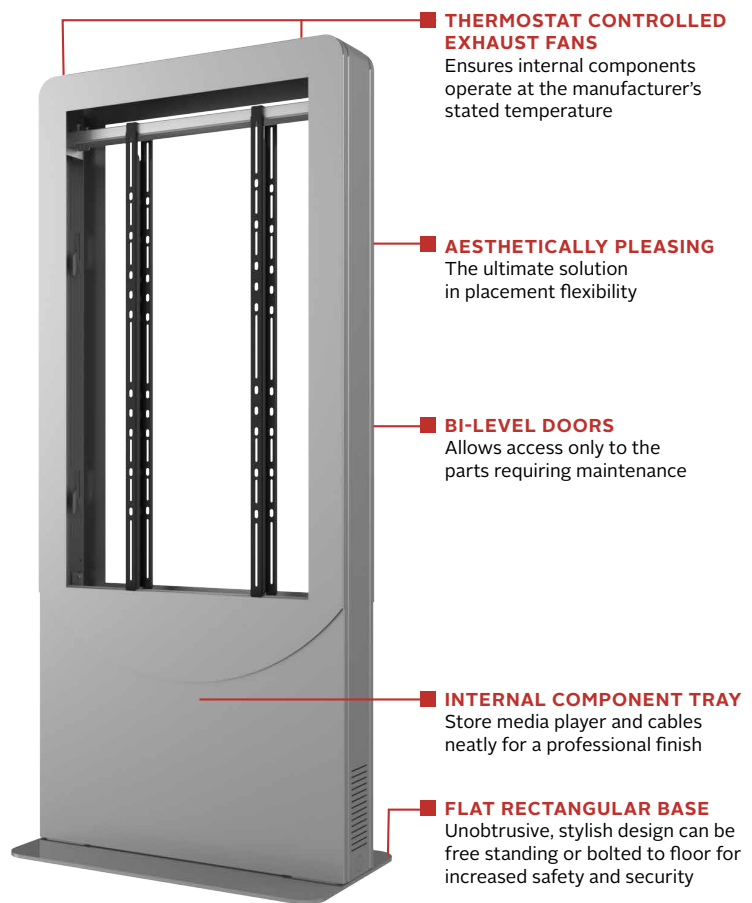

# Portrait Back-to-Back Kiosk

Fits most 40", 42" or 43" displays less than 1.81" (46mm) deep

Make a statement with Peerless-AV's versatile digital signage kiosk. Designed to support two ultra-thin or thicker commercial displays, this kiosk accentuates the sleek look of the flat panel displays, while providing ample space to integrate a media player, interactive touch system, camera, etc., to create a complete interactive kiosk experience. Paired with a wide range of aesthetic options, this modular line of kiosks makes it easy to execute any advertising or branding strategy.

**Peerless-AV's Portrait Back-to-Back Kiosk allows for double the advertising space.**

## Additional Features

- ✓ Accommodates ultra-thin or deeper commercial displays up to 1.81" (46mm) thick, while accentuating the slim, curvature kiosk design
- ✓ Designed with architectural aluminum and a 3/8" steel base plate that provides stability, strength and corrosion resistance
- ✓ Two thermostat controlled fans quietly exhaust heat from inside the kiosk, ensuring proper airflow
- ✓ Six outlet, UL- and cUL-approved surge suppressor with 6' cord to protect voltage-sensitive components from damaging power surges
- ✓ Internal micro-adjustments allow for quick positioning of display within the kiosk window for flush alignment
- ✓ Secured doors allow convenient access to the display, media player and other internal components for easy installation and maintenance
- ✓ Stand-alone or fully integrated with display, audio components, media player and input components
- ✓ Supports a wide range of aesthetic options including multiple colors, vinyl wraps, etc. to best match the environment or promote brand strategy
- ✓ Pre-assembled to simplify installation of entire solution
- ✓ High-performance, premium powder coat finish protects the unit and extends the product lifespan