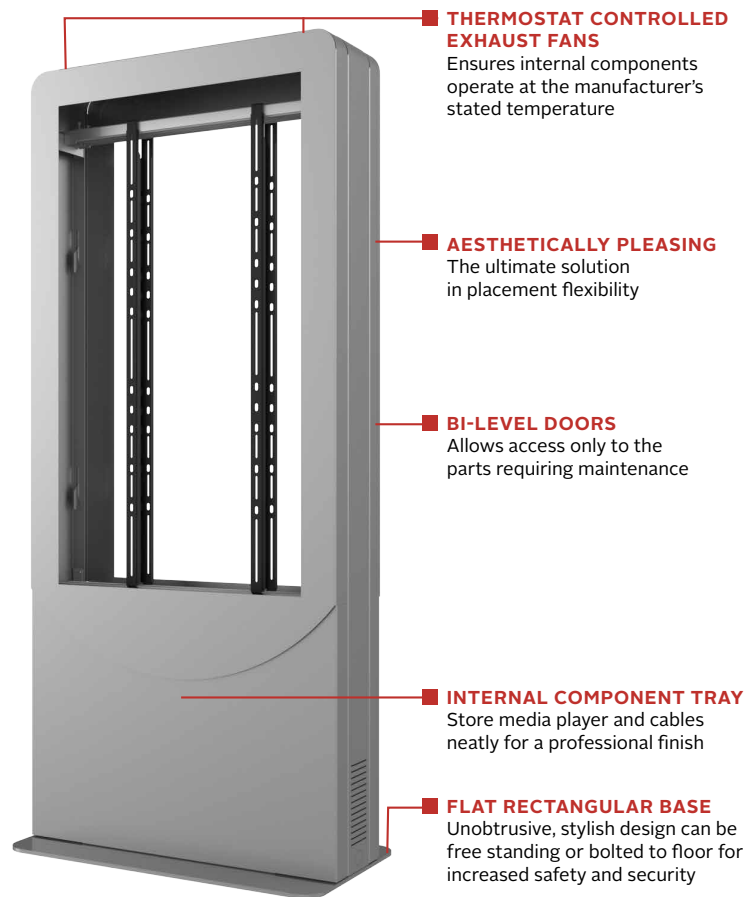

KIPC2540B-3(-S)
 KIPC2542B-3(-S)
 KIPC2543B-3(-S)

 Display size
40", 42" or 43"

 Max load
125lb (56kg)

Portrait Back-to-Back Kiosk

Fits most 40", 42" or 43" displays less than 3" (76mm) deep

Make a statement with Peerless-AV's versatile digital signage kiosk. Designed to support two ultra-thin or thicker commercial displays, this kiosk accentuates the sleek look of the flat panel displays, while providing ample space to integrate a media player, interactive touch system, camera, etc., to create a complete interactive kiosk experience. Paired with a wide range of aesthetic options, this modular line of kiosks makes it easy to execute any advertising or branding strategy.

Peerless-AV's Portrait Back-to-Back Kiosk allows for double the advertising space.

Additional Features

- ✓ Accommodates ultra-thin or deeper commercial displays up to 3" (76mm) thick, while accentuating the slim, curvature kiosk design
- ✓ Designed with architectural aluminum and a 3/8" steel base plate that provides stability, strength and corrosion resistance
- ✓ Two thermostat controlled fans quietly exhaust heat from inside the kiosk, ensuring proper airflow
- ✓ Six outlet, UL- and cUL-approved surge suppressor with 6' cord to protect voltage-sensitive components from damaging power surges
- ✓ Internal micro-adjustments allow for quick positioning of display within the kiosk window for flush alignment
- ✓ Secured doors allow convenient access to the display, media player and other internal components for easy installation and maintenance
- ✓ Stand-alone or fully integrated with display, audio components, media player and input components
- ✓ Supports a wide range of aesthetic options including multiple colors, vinyl wraps, etc. to best match the environment or promote brand strategy
- ✓ Pre-assembled to simplify installation of entire solution
- ✓ High-performance, premium powder coat finish protects the unit and extends the product lifespan