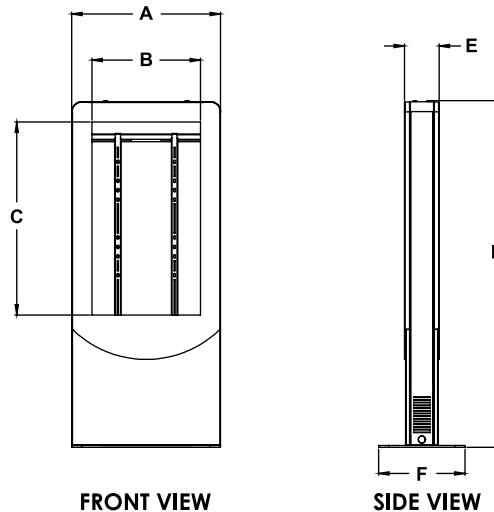

Product Specifications

	DIMENSIONS (W x H x D)	PRODUCT WEIGHT	LOAD CAPACITY	FINISH	AVAILABLE COLORS
KIPC2540B-3(-S) KIPC2542B-3(-S) KIPC2543B-3(-S)	28.00" x 72.24" x 18.00" (711 x 1835 x 457mm)	KIPC2540B-3(-S): 159lb (72kg) KIPC2542B-3(-S): 156lb (71kg) KIPC2543B-3(-S): 155lb (70kg)	125lb (56kg)	Powder Coat	KIPC2540B-3, KIPC2542B-3, KIPC2543B-3: Gloss Black KIPC2540B-3-S, KIPC2542B-3-S, KIPC2543B-3-S: Silver

Package Specifications

	PACKAGE SIZE (W x H x D)	PACKAGE SHIP WEIGHT	PACKAGE UPC CODE	PACKAGE CONTENTS	UNITS IN PACKAGE
KIPC2540B-3(-S) KIPC2542B-3(-S) KIPC2543B-3(-S)	38.00" x 79.00" x 27.00" (965 x 2007 x 685mm)	KIPC2540B-3(-S): 199lb (90kg) KIPC2542B-3(-S): 196lb (89kg) KIPC2543B-3(-S): 195lb (88kg)	KIPC2540B-3: 735029319726 KIPC2542B-3: 735029319740 KIPC2543B-3: 735029319764 KIPC2540B-3-S: 735029319733 KIPC2542B-3-S: 735029319757 KIPC2543B-3-S: 735029319771	Kiosk Enclosure, Display Mount, Installation Instructions and Mounting Hardware	1

*Antimicrobial protection is limited to the treated article and does not protect a user against disease causing bacteria. Always clean products thoroughly after each use.

All dimensions = inch (mm)

MODEL NO.	DIMENSION "A"	DIMENSION "B"	DIMENSION "C"	DIMENSION "D"	DIMENSION "E"	DIMENSION "F"
KIPC2540B-3	28.00" (711mm)	19.67" (500mm)	34.97" (888mm)	72.24" (1835mm)	7.14" (181mm)	18.00" (457mm)
KIPC2542B-3	28.00" (711mm)	20.65" (525mm)	36.72" (933mm)	72.24" (1835mm)	7.14" (181mm)	18.00" (457mm)
KIPC2543B-3	28.00" (711mm)	21.13" (537mm)	37.59" (955mm)	72.24" (1835mm)	7.14" (181mm)	18.00" (457mm)