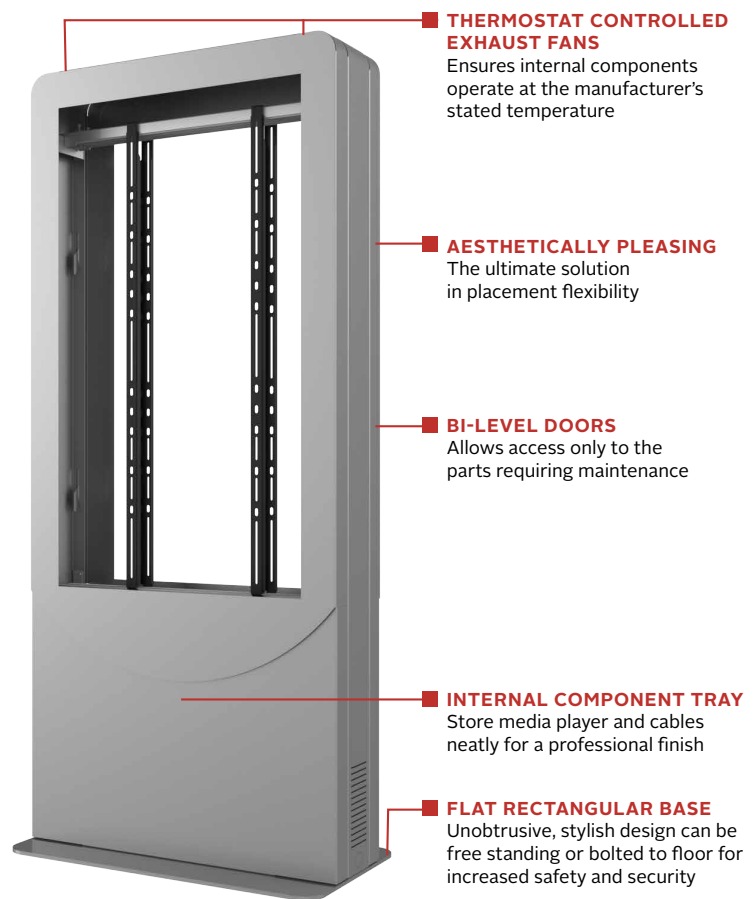

KIPC2546B-3(-S)  
KIPC2547B-3(-S)  
KIPC2548B-3(-S)

 Display size  
**46", 47" or 48"**

 Max load  
**125lb (56kg)**

# Portrait Back-to-Back Kiosk

Fits most 46", 47" or 48" displays less than 3" (76mm) deep

Make a statement with Peerless-AV's versatile digital signage kiosk. Designed to support two ultra-thin or thicker commercial displays, this kiosk accentuates the sleek look of the flat panel displays, while providing ample space to integrate a media player, interactive touch system, camera, etc., to create a complete interactive kiosk experience. Paired with a wide range of aesthetic options, this modular line of kiosks makes it easy to execute any advertising or branding strategy.

**Peerless-AV's Portrait Back-to-Back Kiosk allows for double the advertising space.**

## Additional Features

- ✓ Accommodates ultra-thin or deeper commercial displays up to 3" (76mm) thick, while accentuating the slim, curvature kiosk design
- ✓ Designed with architectural aluminum and a 3/8" steel base plate that provides stability, strength and corrosion resistance
- ✓ Two thermostat controlled fans quietly exhaust heat from inside the kiosk, ensuring proper airflow
- ✓ Six outlet, UL- and cUL-approved surge suppressor with 6' cord to protect voltage-sensitive components from damaging power surges
- ✓ Internal micro-adjustments allow for quick positioning of display within the kiosk window for flush alignment
- ✓ Secured doors allow convenient access to the display, media player and other internal components for easy installation and maintenance
- ✓ Stand-alone or fully integrated with display, audio components, media player and input components
- ✓ Supports a wide range of aesthetic options including multiple colors, vinyl wraps, etc. to best match the environment or promote brand strategy
- ✓ Pre-assembled to simplify installation of entire solution
- ✓ High-performance, premium powder coat finish protects the unit and extends the product lifespan