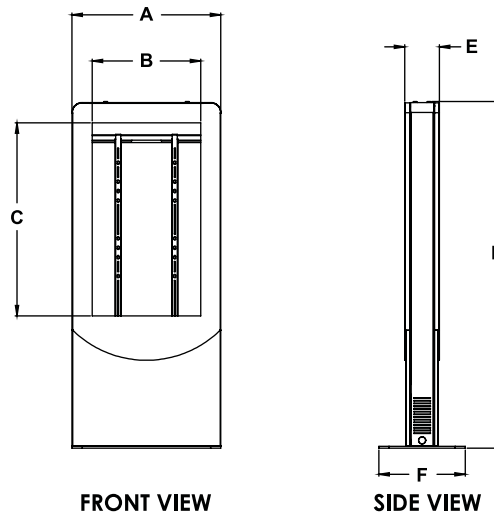

## Product Specifications

	DIMENSIONS (W x H x D)	PRODUCT WEIGHT	LOAD CAPACITY	FINISH	AVAILABLE COLORS
KIPC2546B-3(-S) KIPC2547B-3(-S) KIPC2548B-3(-S)	31.00" x 72.24" x 18.00" (787 x 1835 x 457mm)	KIPC2546B-3(-S): 164lb (74kg) KIPC2547B-3(-S): 163lb (74kg) KIPC2548B-3(-S): 161lb (73kg)	125lb (56kg)	Powder Coat	KIPC2546B-3, KIPC2547B-3, KIPC2548B-3: Gloss Black KIPC2546B-3-S, KIPC2547B-3-S, KIPC2548B-3-S: Silver

## Package Specifications

	PACKAGE SIZE (W x H x D)	PACKAGE SHIP WEIGHT	PACKAGE UPC CODE	PACKAGE CONTENTS	UNITS IN PACKAGE
KIPC2546B-3(-S) KIPC2547B-3(-S) KIPC2548B-3(-S)	38.00" x 79.00" x 27.00" (965 x 2007 x 685mm)	KIPC2546B-3(-S): 204lb (93kg) KIPC2547B-3(-S): 203b (92kg) KIPC2548B-3(-S): 201lb (91kg)	KIPC2546B-3: 735029319788 KIPC2547B-3: 735029319801 KIPC2548B-3: 735029319825 KIPC2546B-3-S: 735029319795 KIPC2547B-3-S: 735029319818 KIPC2548B-3-S: 735029319832	Kiosk Enclosure, Display Mount, Installation Instructions and Mounting Hardware	1

\*Antimicrobial protection is limited to the treated article and does not protect a user against disease causing bacteria. Always clean products thoroughly after each use.

All dimensions = inch (mm)

MODEL NO.	DIMENSION "A"	DIMENSION "B"	DIMENSION "C"	DIMENSION "D"	DIMENSION "E"	DIMENSION "F"
KIPC2546B-3	31.00" (787mm)	22.61" (547mm)	40.20" (1021mm)	72.24" (1835mm)	7.20" (183mm)	18.00" (457mm)
KIPC2547B-3	31.00" (787mm)	23.10" (587mm)	41.07" (1043mm)	72.24" (1835mm)	7.20" (183mm)	18.00" (457mm)
KIPC2548B-3	31.00" (787mm)	23.57" (599mm)	41.96" (1066mm)	72.24" (1835mm)	7.20" (183mm)	18.00" (457mm)