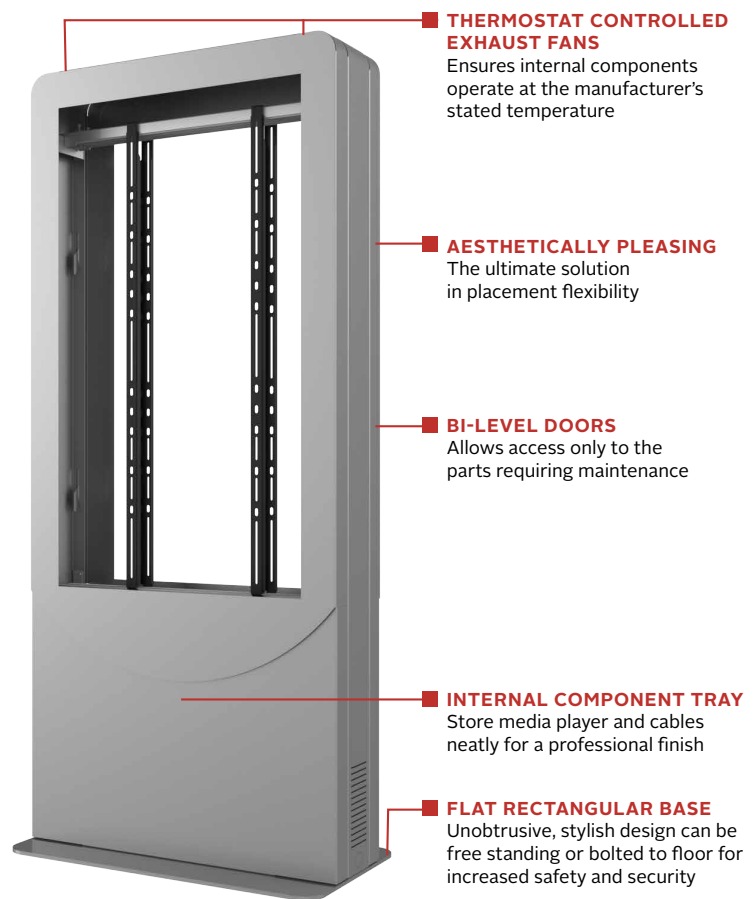

KIPC2549B-3(-S)
KIPC2550B-3(-S)
KIPC2555B-3(-S)

Display size
49", 50" or 55"

Max load
125lb (56kg)

Portrait Back-to-Back Kiosk

Fits most 49", 50" or 55" displays less than 3" (76mm) deep

Make a statement with Peerless-AV's versatile digital signage kiosk. Designed to support two ultra-thin or thicker commercial displays, this kiosk accentuates the sleek look of the flat panel displays, while providing ample space to integrate a media player, interactive touch system, camera, etc., to create a complete interactive kiosk experience. Paired with a wide range of aesthetic options, this modular line of kiosks makes it easy to execute any advertising or branding strategy.

Peerless-AV's Portrait Back-to-Back Kiosk allows for double the advertising space.

Additional Features

- ✓ Accommodates ultra-thin or deeper commercial displays up to 3" (76mm) thick, while accentuating the slim, curvature kiosk design
- ✓ Designed with architectural aluminum and a 3/8" steel base plate that provides stability, strength and corrosion resistance
- ✓ Two thermostat controlled fans quietly exhaust heat from inside the kiosk, ensuring proper airflow
- ✓ Six outlet, UL- and cUL-approved surge suppressor with 6' cord to protect voltage-sensitive components from damaging power surges
- ✓ Internal micro-adjustments allow for quick positioning of display within the kiosk window for flush alignment
- ✓ Secured doors allow convenient access to the display, media player and other internal components for easy installation and maintenance
- ✓ Stand-alone or fully integrated with display, audio components, media player and input components
- ✓ Supports a wide range of aesthetic options including multiple colors, vinyl wraps, etc. to best match the environment or promote brand strategy
- ✓ Pre-assembled to simplify installation of entire solution
- ✓ High-performance, premium powder coat finish protects the unit and extends the product lifespan