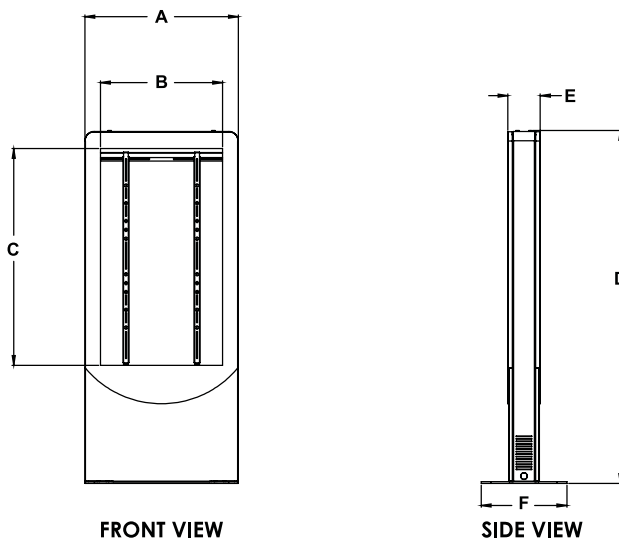

Product Specifications

	DIMENSIONS (W x H x D)	PRODUCT WEIGHT	LOAD CAPACITY	FINISH	AVAILABLE COLORS
KIPC2549B-3(-S) KIPC2550B-3(-S) KIPC2555B-3(-S)	34.00" x 78.24" x 19.00" (864 x 1987 x 483mm)	KIPC2549B-3(-S): 190lb (86kg) KIPC2550B-3(-S): 189lb (86kg) KIPC2555B-3(-S): 181lb (82kg)	125lb (56kg)	Powder Coat	KIPC2549B-3, KIPC2550B-3, KIPC2555B-3: Gloss Black KIPC2549B-3-S, KIPC2550B-3-S, KIPC2555B-3-S: Silver

Package Specifications

	PACKAGE SIZE (W x H x D)	PACKAGE SHIP WEIGHT	PACKAGE UPC CODE	PACKAGE CONTENTS	UNITS IN PACKAGE
KIPC2549B-3(-S) KIPC2550B-3(-S) KIPC2555B-3(-S)	38.00" x 86.00" x 27.00" (965 x 2185 x 685mm)	KIPC2549B-3(-S): 230lb (104kg) KIPC2550B-3(-S): 229lb (104kg) KIPC2555B-3(-S): 221lb (100kg)	KIPC2549B-3: 735029319849 KIPC2550B-3: 735029319863 KIPC2555B-3: 735029318590 KIPC2549B-3-S: 735029319856 KIPC2550B-3-S: 735029319870 KIPC2555B-3-S: 735029318606	Kiosk Enclosure, Display Mount, Installation Instructions and Mounting Hardware	1

*Antimicrobial protection is limited to the treated article and does not protect a user against disease causing bacteria. Always clean products thoroughly after each use.

All dimensions = inch (mm)

MODEL NO.	DIMENSION "A"	DIMENSION "B"	DIMENSION "C"	DIMENSION "D"	DIMENSION "E"	DIMENSION "F"
KIPC2549B-3	34.00" (864mm)	24.15" (613mm)	42.78" (1087mm)	78.24" (1987mm)	7.20" (183mm)	19.00" (483mm)
KIPC2550B-3	34.00" (864mm)	24.63" (626mm)	43.66" (1109mm)	78.24" (1987mm)	7.20" (183mm)	19.00" (483mm)
KIPC2555B-3	34.00" (864mm)	27.03" (686mm)	48.05" (1220mm)	78.24" (1987mm)	7.20" (183mm)	19.00" (483mm)