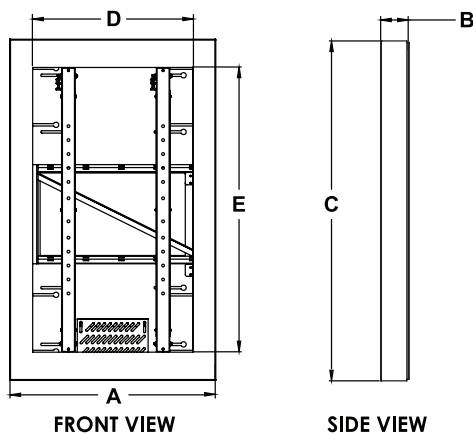

Package Specifications

	PACKAGE SIZE (W x H x D)	PACKAGE SHIP WEIGHT	PACKAGE UPC CODE		PACKAGE CONTENTS	UNITS IN PACKAGE
KIP640/642/643(-S)-EUK	50.00" x 36.00" x 8.00" (1270 x 914 x 203mm)	85lb (39kg)	KIP640-EUK: 735029308980 KIP642-EUK: 735029309000 KIP643-EUK: 735029338352	KIP640-S-EUK: 735029308997 KIP642-S-EUK: 735029309017 KIP643-S-EUK: 735029338369	Kiosk with display mounting hardware	1
KIP646/647/648(-S)-EUK	54.00" x 39.00" x 8.00" (1371 x 990 x 203mm)	95lb (43kg)	KIP646-EUK: 735029309024 KIP647-EUK: 735029309031 KIP648-EUK: 735029309055	KIP646-S-EUK: 735029308751 KIP647-S-EUK: 735029309048 KIP648-S-EUK: 735029309062		
KIP649/655(-S)-EUK	62.00" x 43.00" x 8.00" (1574 x 1092 x 203mm)	105lb (48kg)	KIP649-EUK: 735029338390 KIP655-EUK: 735029309079	KIP649-S-EUK: 735029338406 KIP655-S-EUK: 735029309086		

All dimensions = inch (mm)

MODEL NO.	DIMENSION "A"	DIMENSION "B"	DIMENSION "C"	DIMENSION "D"	DIMENSION "E"
KIP640-EUK	27.10" (688mm)	3.94" (100mm)	44.24" (1124mm)	19.67" (500mm)	34.97" (888mm)
KIP642-EUK	27.10" (688mm)	3.94" (100mm)	44.24" (1124mm)	20.65" (525mm)	36.72" (933mm)
KIP643-EUK	27.10" (688mm)	3.94" (100mm)	44.24" (1124mm)	21.13" (537mm)	37.59" (955mm)
KIP646-EUK	29.10" (739mm)	3.94" (100mm)	48.16" (1223mm)	22.61" (574mm)	40.20" (1021mm)
KIP647-EUK	29.10" (739mm)	3.94" (100mm)	48.16" (1223mm)	23.10" (587mm)	41.07" (1043mm)
KIP648-EUK	29.10" (739mm)	3.94" (100mm)	48.16" (1223mm)	23.59" (599mm)	41.94" (1065mm)
KIP649-EUK	33.50" (851mm)	3.94" (100mm)	55.07" (1399mm)	24.08" (611mm)	42.82" (1087mm)
KIP655-EUK	33.50" (851mm)	3.94" (100mm)	55.07" (1399mm)	27.03" (686mm)	48.05" (1220mm)