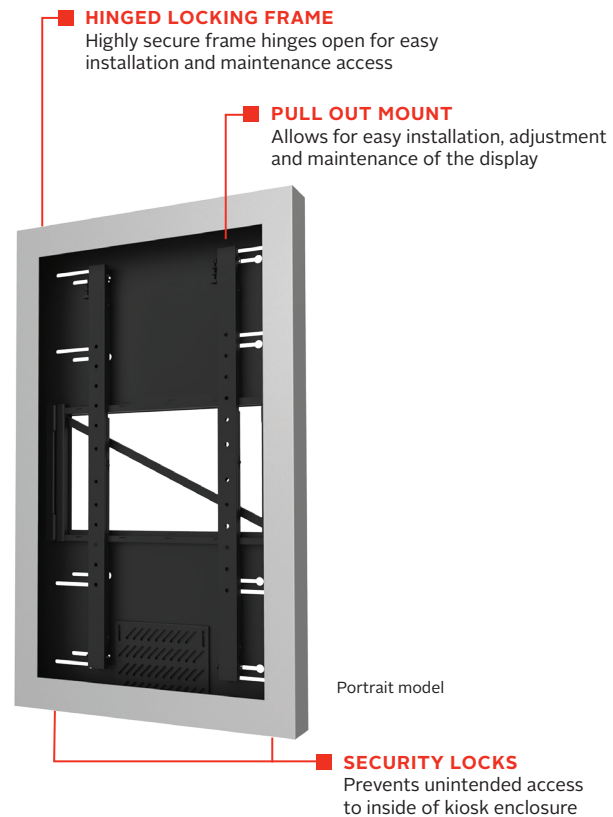

KIP640/642/643/646/
647/648/649/655(-S)-EUK

Mounting Pattern
200 x 200 up to
400 x 600mm

Max Load
75lb
(34kg)

Wall Kiosk Enclosure

Fits 40", 42", 43", 46", 47", 48", 49" and 55" Displays up to 2" (50mm) Thick

Peerless-AV's Wall Kiosk Enclosure provides a sleek digital showcase for advertising, entertaining, interactive wayfinding, and much more. These innovative kiosk enclosures accommodate a wide variety of ultra-thin displays in either landscape (KIL models) or portrait (KIP models) orientation. Despite the slim, ADA-compliant 3.97" profile, the kiosk enclosure can easily house media players, fans and other electrical equipment needed to create an impressive digital solution. From hotels to casinos to movie theaters, Peerless-AV's Wall Kiosk Enclosures are ideal for applications that want to take the guest experience up a notch and differentiate their brand.

- Eight way tool-less adjustment to quickly position display in kiosk window for flush alignment
- VESA® 200 x 200 up to 400 x 600mm compatible
- Thermostat controlled circulation fans ensure proper airflow within the kiosk
- Low profile design extends 3.97" (101mm) away from the wall, which meets the Americans with Disabilities Act (ADA) certification requirements
- Hinged top frame offers easy access to the display and other internal components for easy maintenance and enhanced security
- Supports wide range of aesthetic options including glass/acrylic, multiple colors, vinyl wraps, etc. to best match environment or promote brand strategy
- Pre-assembled to simplify installation of the entire solution
- Custom sizes available for smaller and larger displays

Wall Kiosk Enclosure fits 40" Displays up to 2" (50mm) Thick
 Wall Kiosk Enclosure fits 42" Displays up to 2" (50mm) Thick
 Wall Kiosk Enclosure fits 43" Displays up to 2" (50mm) Thick
 Wall Kiosk Enclosure fits 46" Displays up to 2" (50mm) Thick