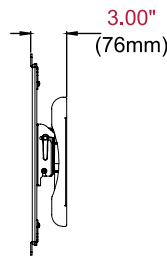

## Product Specifications

	DIMENSIONS (W x H x D)	PRODUCT WEIGHT	LOAD CAPACITY	FINISH	AVAILABLE COLORS
PA762-UNMH	23.42" x 16.75" x 3.00" (595 x 436 x 76mm)	21.00lb (9.50kg)	150lb (68kg)	Scratch Resistant Fused Epoxy	Gloss Black

## Package Specifications

	PACKAGE SIZE (W x H x D)	PACKAGE SHIP WEIGHT	PACKAGE UPC CODE	PACKAGE CONTENTS	UNITS IN PACKAGE
PA762-UNMH	27.50" x 3.50" x 16.00" (698 x 89 x 407mm)	24.8lbs (11.25kg)	735029320746	Wall Mount, Wall and Display Installation Hardware, Installation Instructions	1

All dimensions = inch (mm)

**TOP VIEW**

**WALL PLATE DETAIL**

**FRONT VIEW**

**SIDE VIEW COLLAPSED**

**SIDE VIEW EXTENDED  
+15°/-5 TILT**