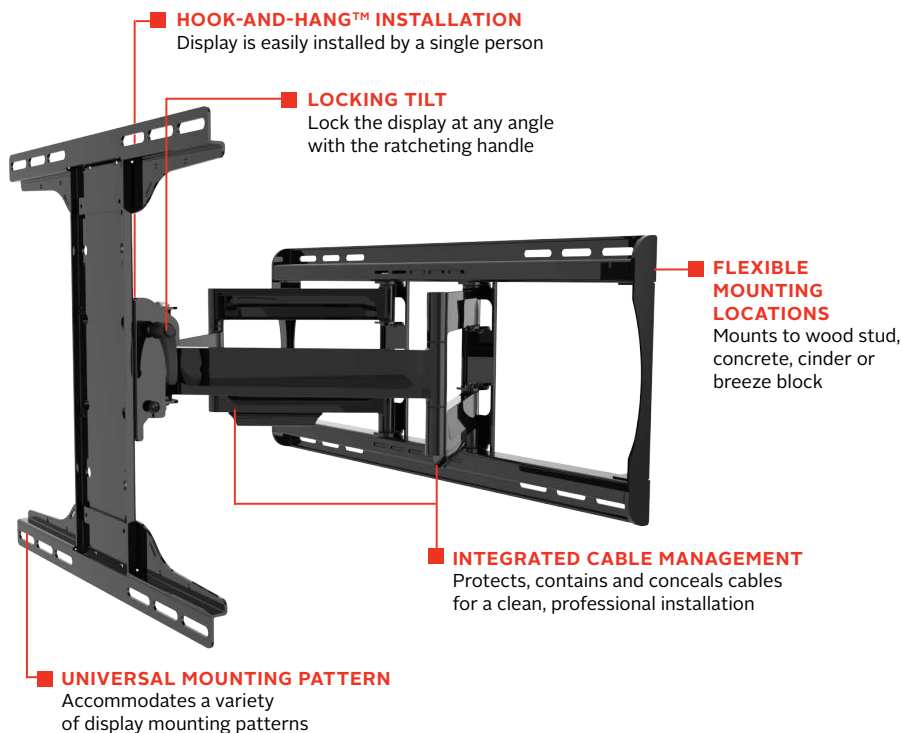

# Hospitality Articulating Wall Mount

FOR 39" TO 90" DISPLAYS

Peerless-AV's Hospitality Articulating Wall Mount combines the Paramount™ PA762 kitted with the I- Shaped adaptor to handle hospitality TVs with up to 400x400 VESA® pattern, all while providing versatile and multi-functional features. The abbreviated adaptor size helps to prevent blocking the TV's power and hospitality input jacks. With PA762-UNMH, extend the display up to 21.32" (542mm) or fully-retract it to just 3.00" (76mm) from the wall for the perfect viewing angle. The Hook-and-Hang™ system offers easy, one-person installation of the display. A ratcheting handle provides locking tilt capability for quick adjustments to the amount of tilt, reducing glare and optimizing the viewing angle. Integrated cable management protects, contains and conceals cables for a clean installation.

- Extends 21.32" (542mm) from the wall
- Retracts to 3.00" (76mm) to save space
- +15/-5° of tilt for optimal viewing angles
- Up to ±90° of pivot allows for perfect display positioning
- ±5° of roll for post installation display leveling
- Mount fits displays with mounting patterns 200 x 100 to 400 x 400mm
- The I-Shaped Adaptor plate's innovative design helps avoid blocking connections on back of display
- Includes all necessary wall and display attachment hardware

Swivel, tilt, extend or retract the display for the perfect viewing angle

Integrated cable management keeps cords and cables out of the way

**RoHS**

Please visit [peerless-av.com/en-us/patents](http://peerless-av.com/en-us/patents) for patent information.