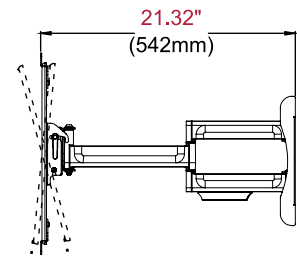

## Product Specifications

	DIMENSIONS (W x H x D)	PRODUCT WEIGHT	LOAD CAPACITY	FINISH	AVAILABLE COLORS
PA762-UNMH	23.42" x 16.75" x 3.00" (595 x 436 x 76mm)	21.00lb (9.50kg)	150lb (68kg)	Scratch Resistant Fused Epoxy	Gloss Black

## Package Specifications

	PACKAGE SIZE (W x H x D)	PACKAGE SHIP WEIGHT	PACKAGE UPC CODE	PACKAGE CONTENTS	UNITS IN PACKAGE
PA762-UNMH	27.50" x 3.50" x 16.00" (698 x 89 x 407mm)	24.8lbs (11.25kg)	735029320746	Wall Mount, Wall and Display Installation Hardware, Installation Instructions	1

All dimensions = inch (mm)

**TOP VIEW**

**WALL PLATE DETAIL**

**FRONT VIEW**

**SIDE VIEW COLLAPSED**

**SIDE VIEW EXTENDED  
+15°/-5 TILT**