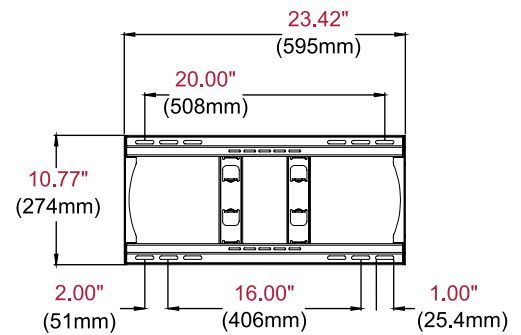

- Extends 21.32" (542mm) from the wall
- Retracts to 3.00" (76mm) to save space
- +15/-5° of tilt for optimal viewing angles
- Up to ±90° of pivot allows for perfect display positioning
- ±5° of roll for post installation display leveling
- Mount fits displays with mounting patterns 200 x 100 to 400 x 400mm
- The I-Shaped Adaptor plate's innovative design helps avoid blocking connections on back of display
- Includes all necessary wall and display attachment hardware

## Product Specifications

	DIMENSIONS (W x H x D)	PRODUCT WEIGHT	LOAD CAPACITY	FINISH	AVAILABLE COLORS
PA762-UNMH	23.42" x 16.75" x 3.00" (595 x 436 x 76mm)	21.00lb (9.50kg)	150lb (68kg)	Scratch Resistant Fused Epoxy	Gloss Black

## Package Specifications

	PACKAGE SIZE (W x H x D)	PACKAGE SHIP WEIGHT	PACKAGE UPC CODE	PACKAGE CONTENTS	UNITS IN PACKAGE
PA762-UNMH	27.50" x 3.50" x 16.00" (698 x 89 x 407mm)	24.8lbs (11.25kg)	735029320746	Wall Mount, Wall and Display Installation Hardware, Installation Instructions	1

All dimensions = inch (mm)

**TOP VIEW**

**WALL PLATE DETAIL**

**FRONT VIEW**

**SIDE VIEW COLLAPSED**

**SIDE VIEW EXTENDED  
+15°/-5 TILT**