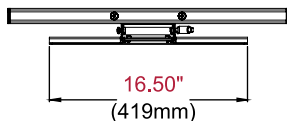

- Extends 21.32" (542mm) from the wall
- Retracts to 3.00" (76mm) to save space
- +15/-5° of tilt for optimal viewing angles
- Up to ±90° of pivot allows for perfect display positioning
- ±5° of roll for post installation display leveling
- Mount fits displays with mounting patterns 200 x 100 to 400 x 400mm
- The I-Shaped Adaptor plate's innovative design helps avoid blocking connections on back of display
- Includes all necessary wall and display attachment hardware

## Product Specifications

	DIMENSIONS (W x H x D)	PRODUCT WEIGHT	LOAD CAPACITY	FINISH	AVAILABLE COLORS
PA762-UNMH	23.42" x 16.75" x 3.00" (595 x 436 x 76mm)	21.00lb (9.50kg)	150lb (68kg)	Scratch Resistant Fused Epoxy	Gloss Black

## Package Specifications

	PACKAGE SIZE (W x H x D)	PACKAGE SHIP WEIGHT	PACKAGE UPC CODE	PACKAGE CONTENTS	UNITS IN PACKAGE
PA762-UNMH	27.50" x 3.50" x 16.00" (698 x 89 x 407mm)	24.8lbs (11.25kg)	735029320746	Wall Mount, Wall and Display Installation Hardware, Installation Instructions	1

All dimensions = inch (mm)

**TOP VIEW**

**WALL PLATE DETAIL**

**FRONT VIEW**

**SIDE VIEW COLLAPSED**

**SIDE VIEW EXTENDED  
+15°/-5 TILT**