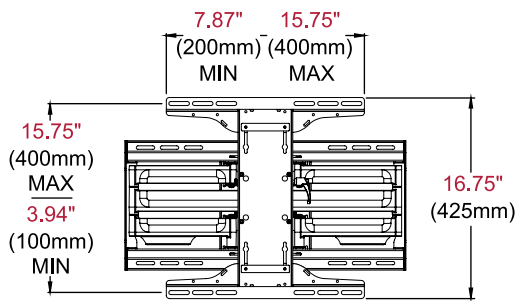

- Extends 21.32" (542mm) from the wall
- Retracts to 3.00" (76mm) to save space
- +15/-5° of tilt for optimal viewing angles
- Up to ±90° of pivot allows for perfect display positioning
- ±5° of roll for post installation display leveling
- Mount fits displays with mounting patterns 200 x 100 to 400 x 400mm
- The I-Shaped Adaptor plate's innovative design helps avoid blocking connections on back of display
- Includes all necessary wall and display attachment hardware

## Product Specifications

	DIMENSIONS (W x H x D)	PRODUCT WEIGHT	LOAD CAPACITY	FINISH	AVAILABLE COLORS
PA762-UNMH	23.42" x 16.75" x 3.00" (595 x 436 x 76mm)	21.00lb (9.50kg)	150lb (68kg)	Scratch Resistant Fused Epoxy	Gloss Black

## Package Specifications

	PACKAGE SIZE (W x H x D)	PACKAGE SHIP WEIGHT	PACKAGE UPC CODE	PACKAGE CONTENTS	UNITS IN PACKAGE
PA762-UNMH	27.50" x 3.50" x 16.00" (698 x 89 x 407mm)	24.8lbs (11.25kg)	735029320746	Wall Mount, Wall and Display Installation Hardware, Installation Instructions	1

All dimensions = inch (mm)

**TOP VIEW**

**WALL PLATE DETAIL**

**FRONT VIEW**

**SIDE VIEW COLLAPSED**

**SIDE VIEW EXTENDED  
+15°/-5 TILT**