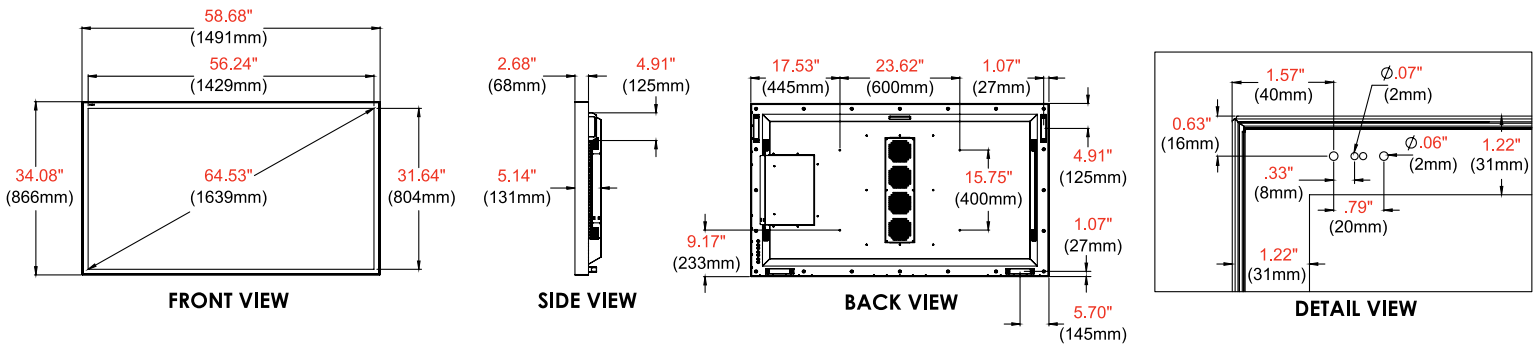

LCD Display

SCREEN SIZE	65" Class (64.5" Diagonal)
ACTIVE SCREEN AREA	56.24" x 32.50" (1428.49 x 825.5mm)
PIXEL PITCH	.74 x .74mm
ASPECT RATIO	16:9
RESOLUTION	1920 x 1080
COLOR DEPTH	10Bit (1.07 Billion Colors)
BRIGHTNESS	2,500cd/m ²
COLOR GAMUT	72% NTSC
BACKLIGHT ADJUSTMENT	Automatic (Ambient Light Sensor)
CONTRAST RATIO	4000:1
VIEWING ANGLE	178° Vertical/Horizontal
DISPLAY ORIENTATION	Portrait/Landscape
RESPONSE TIME	8ms (Gray to Gray)
REFRESH RATE	60Hz
OPERATING TIME	24/7

Mechanical

SIZE (W x H x D)	58.68" x 34.08" x 5.14" (1491 x 866 x 131mm)
COLOR	Black
GLASS	IK10 Rated, Tempered & Anti-reflective
VESA® PATTERN	600 x 400, 600 x 600mm
NET WEIGHT	154lb (69.85kg)
INPUT COMPARTMENT (W X H X D)	12.06" x 5.00" x 2.21" (306 x 127 x 56mm)

Package Specifications

	PACKAGE SIZE (W x H x D)	PACKAGE SHIP WEIGHT	PACKAGE UPC CODE	PACKAGE CONTENTS	UNITS IN PACKAGE
XHB652 (With Mount on Skid)	68.00" x 45.00" x 32.00" (1727 x 1143 x 813mm)	226.00lb (102.51kg)	735029322603	Display, Waterproof Universal Remote Control, User's Guide, 3mm Hex Wrench, Power Cord, IR Extender and Outdoor Flat Wall Mount	1

All dimensions = inch (mm)

Architect Specifications

The Xtreme™ High Bright Outdoor Display shall be a Peerless-AV model XHB652 and shall be located where indicated on the plans. Assembly and installation shall be done according to instructions provided by the manufacturer.