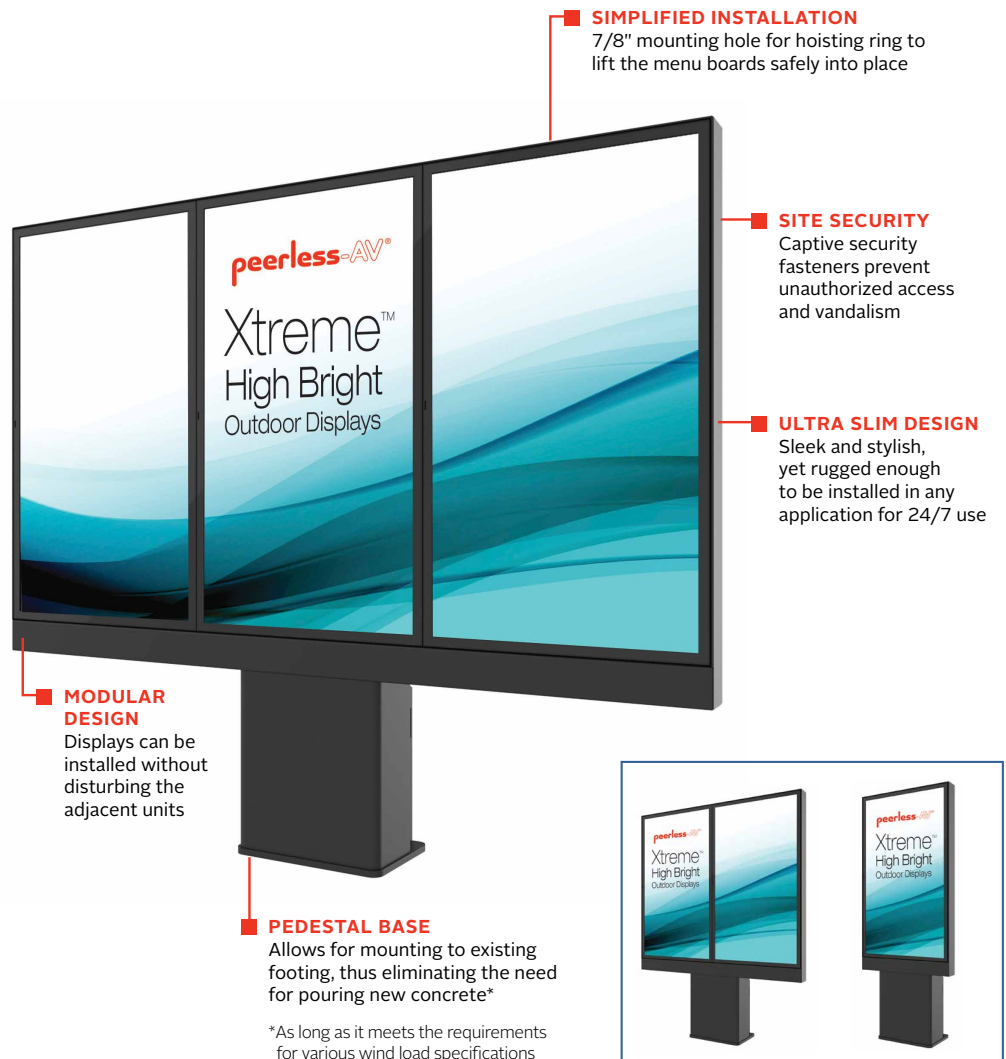

# Outdoor Digital Menu Board

SUPPORTS 49" OR 55" XTREME™ HIGH BRIGHT OUTDOOR DISPLAY(S)

Increase drive-thru sales and promote order efficiency with Peerless-AV's Outdoor Digital Menu Board. This all-weather rated, outdoor unit offers a low operating cost, thin profile, modular design, and an easy, two-man installation process. The optional Xtreme™ High Bright Outdoor Display offers full HD1080p resolution for a bright crisp picture, even in direct sunlight. By making the switch to digital, with Peerless-AV's Outdoor Digital Menu Board, you will no longer need to manually update static menu content throughout the day. Instead, the digital content can be updated remotely and in real-time, creating a seamless drive-thru experience for customers and a more efficient restaurant.

All Weather Rated Display: IP68

Display's Operating  
Temperature Range:  
-31°F - 140°F  
(-35°C to 60°C)

- Supports Peerless-AV® 49" (XHB492) or 55" (XHB552) Xtreme™ High Bright Outdoor Display to offer maximum flexibility
- Elegant, minimalistic design covers, protects and ventilates displays and equipment
- Eliminates the need for expensive, bulky enclosures, air conditioners or fans
- No additional layer of glass needed between display and enclosure, creating glare
- Accommodates 8" mounting patterns with 30° of rotation