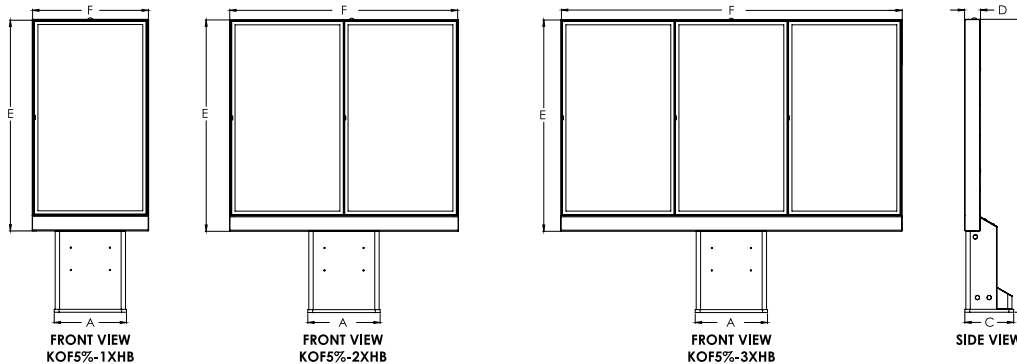

Product Specifications

MODEL NUMBERS	DIMENSIONS (W x H x D)	PRODUCT WEIGHT	FINISH	AVAILABLE COLORS
KOF549-1XHB	27.22" x 70.05" x 12.50" (691 x 1179 x 318mm)	184lb (83kg)	Textured Powder Coat	Matte Black
KOF549-2XHB	53.45" x 70.05" x 12.50" (1358 x 1179 x 318mm)	261lb (118kg)		
KOF549-3XHB	79.67" x 70.05" x 12.50" (2024 x 1179 x 318mm)	348lb (158kg)		
KOF555-1XHB	30.23" x 75.40" x 12.50" (768 x 1915 x 318mm)	198lb (90kg)		
KOF555-2XHB	59.46" x 75.40" x 12.50" (1510 x 1915 x 318mm)	287lb (130kg)		
KOF555-3XHB	88.69" x 75.40" x 12.50" (2253 x 1915 x 318mm)	385lb (175kg)		

Package Specifications

MODEL NUMBERS	PACKAGE SIZE (W x H x D)	PACKAGE SHIP WEIGHT	PACKAGE UPC CODE	PACKAGE CONTENTS	UNITS IN PACKAGE
KOF549-1XHB	27.00" x 95.00" x 38.00" (686 x 2413 x 965mm)	199lb (90kg)	735029321477	Digital Menu Board Enclosure, Mounting Hardware and Instructions	1
KOF549-2XHB	40.00" x 95.00" x 48.00" (1016 x 2413 x 1219mm)	281lb (127kg)	735029321484		
KOF549-3XHB	48.00" x 95.00" x 96.00" (1219 x 2413 x 2438mm)	368lb (167kg)	735029321491		
KOF555-1XHB	27.00" x 97.00" x 38.00" (686 x 2464 x 965mm)	213lb (97kg)	735029321507		
KOF555-2XHB	40.00" x 97.00" x 48.00" (1016 x 2464 x 1219mm)	307lb (139kg)	735029321514		
KOF555-3XHB	48.00" x 97.00" x 96.00" (1219 x 2464 x 2438mm)	405lb (184kg)	735029321521		

All dimensions = inch (mm)

MODEL NO.	DIMENSION "A"	DIMENSION "B"	DIMENSION "C"	DIMENSION "D"	DIMENSION "E"	DIMENSION "F"
KOF549-1XHB	18.50" (470mm)	70.05" (1779mm)	12.50" (318mm)	4.00" (102mm)	49.25" (1251mm)	27.22" (691mm)
KOF555-1XHB	18.50" (470mm)	75.40" (1915mm)	12.50" (318mm)	4.00" (102mm)	54.60" (1387mm)	30.23" (768mm)
KOF549-2XHB	18.50" (470mm)	70.05" (1779mm)	12.50" (318mm)	4.00" (102mm)	49.25" (1251mm)	53.45" (1358mm)
KOF555-2XHB	18.50" (470mm)	75.40" (1915mm)	12.50" (318mm)	4.00" (102mm)	54.60" (1387mm)	59.46" (1510mm)
KOF549-3XHB	18.50" (470mm)	70.05" (1779mm)	12.50" (318mm)	4.00" (102mm)	49.25" (1251mm)	79.67" (2024mm)
KOF555-3XHB	18.50" (470mm)	75.40" (1915mm)	12.50" (318mm)	4.00" (102mm)	54.60" (1387mm)	88.69" (2253mm)

Architect Specifications

The Outdoor Digital Menu Board shall be a Peerless-AV® model KOF549-1XHB/-2XHB/-3XHB or KOF555-1XHB/-2XHB/-3XHB and shall be located where indicated on the plans. Assembly and installation shall be done according to instructions provided by the manufacturer.

Visit peerless-av.com to see the complete line of AV solutions from Peerless-AV, including outdoor displays, wireless, kiosks, digital audio, display mounts, projector mounts, carts/stands, and a full assortment of accessories.

Peerless-AV
2300 White Oak Circle
Aurora, IL 60502 USA

(800) 865-2112
(630) 375-5100
Fax: (800) 359-6500

Peerless-AV EMEA
Unit 3 Watford Interchange
Colonial Way, Watford
Herts, WD24 4WP
United Kingdom
+44 (0) 1923 200100
Fax: +44 (0) 1923 200101

Peerless-AV Latin America
Ave de las Industrias 413
Parque Industrial Escobedo
Escobedo, N.L.,
Mexico 66062
+52 (81) 8384-8300
Fax: +52 (81) 8384-8360