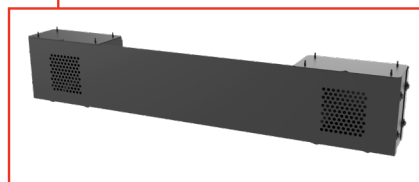

All Weather Rated Display: IP68

Display's Operating Temperature Range:
-31°F - 140°F
(-35°C to 60°C)

- Supports Peerless-AV® 49" (XHB492) or 55" (XHB552) Xtreme™ High Bright Outdoor Display to offer maximum flexibility
- Elegant, minimalistic design covers, protects and ventilates displays and equipment
- Eliminates the need for expensive, bulky enclosures, air conditioners or fans
- No additional layer of glass needed between display and enclosure, creating glare
- Accommodates 8" mounting patterns with 30° of rotation
- Optional Accessory: Speaker/Microphone Kit (ACCK119) aligns with conduit knockouts on sides of base for easy cable management, and ships with (2) speakers/mics (Speaker boxes are large enough to fit most major speaker/microphone manufactures to match existing systems)

SIMPLIFIED INSTALLATION
7/8" mounting hole for hoisting ring to lift the menu boards safely into place

SITE SECURITY
Captive security fasteners prevent unauthorized access and vandalism

ULTRA SLIM DESIGN
Sleek and stylish, yet rugged enough to be installed in any application for 24/7 use

MODULAR DESIGN
Displays can be installed without disturbing the adjacent units

PEDESTAL BASE
Allows for mounting to existing footing, thus eliminating the need for pouring new concrete*

*As long as it meets the requirements for various wind load specifications