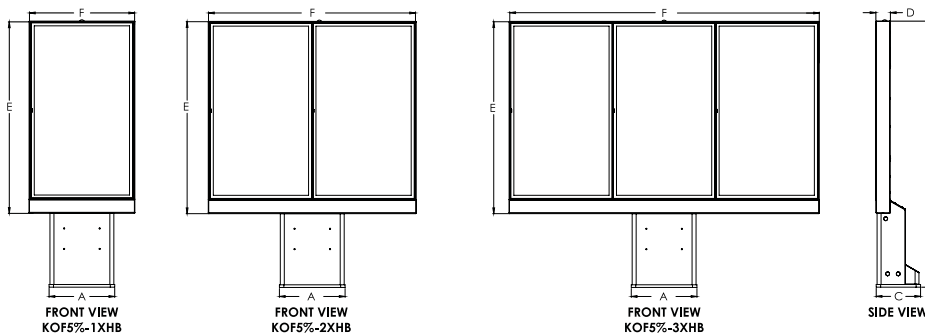

Product Specifications

MODEL NUMBERS	DIMENSIONS (W x H x D)	PRODUCT WEIGHT	FINISH	AVAILABLE COLORS
KOF549-1XHB	27.22" x 70.05" x 12.50" (691 x 1179 x 318mm)	184lb (83kg)	Textured Powder Coat	Matte Black
KOF549-2XHB	53.45" x 70.05" x 12.50" (1358 x 1179 x 318mm)	261lb (118kg)		
KOF549-3XHB	79.67" x 70.05" x 12.50" (2024 x 1179 x 318mm)	348lb (158kg)		
KOF555-1XHB	30.23" x 75.40" x 12.50" (768 x 1915 x 318mm)	198lb (90kg)		
KOF555-2XHB	59.46" x 75.40" x 12.50" (1510 x 1915 x 318mm)	287lb (130kg)		
KOF555-3XHB	88.69" x 75.40" x 12.50" (2253 x 1915 x 318mm)	385lb (175kg)		

Package Specifications

MODEL NUMBERS	PACKAGE SIZE (W x H x D)	PACKAGE SHIP WEIGHT	PACKAGE UPC CODE	PACKAGE CONTENTS	UNITS IN PACKAGE
KOF549-1XHB	27.00" x 95.00" x 38.00" (686 x 2413 x 965mm)	199lb (90kg)	735029321477	Digital Menu Board Enclosure, Mounting Hardware and Instructions	1
KOF549-2XHB	40.00" x 95.00" x 48.00" (1016 x 2413 x 1219mm)	281lb (127kg)	735029321484		
KOF549-3XHB	48.00" x 95.00" x 96.00" (1219 x 2413 x 2438mm)	368lb (167kg)	735029321491		
KOF555-1XHB	27.00" x 97.00" x 38.00" (686 x 2464 x 965mm)	213lb (97kg)	735029321507		
KOF555-2XHB	40.00" x 97.00" x 48.00" (1016 x 2464 x 1219mm)	307lb (139kg)	735029321514		
KOF555-3XHB	48.00" x 97.00" x 96.00" (1219 x 2464 x 2438mm)	405lb (184kg)	735029321521		

Accessories **ACCK119:** Outdoor Digital Menu Board Speaker/Microphone Kit

All dimensions = inch (mm)

MODEL NO.	DIMENSION "A"	DIMENSION "B"	DIMENSION "C"	DIMENSION "D"	DIMENSION "E"	DIMENSION "F"
KOF549-1XHB	18.50" (470mm)	70.05" (1779mm)	12.50" (318mm)	4.00" (102mm)	49.25" (1251mm)	27.22" (691mm)
KOF555-1XHB	18.50" (470mm)	75.40" (1915mm)	12.50" (318mm)	4.00" (102mm)	54.60" (1387mm)	30.23" (768mm)
KOF549-2XHB	18.50" (470mm)	70.05" (1779mm)	12.50" (318mm)	4.00" (102mm)	49.25" (1251mm)	53.45" (1358mm)
KOF555-2XHB	18.50" (470mm)	75.40" (1915mm)	12.50" (318mm)	4.00" (102mm)	54.60" (1387mm)	59.46" (1510mm)
KOF549-3XHB	18.50" (470mm)	70.05" (1779mm)	12.50" (318mm)	4.00" (102mm)	49.25" (1251mm)	79.67" (2024mm)
KOF555-3XHB	18.50" (470mm)	75.40" (1915mm)	12.50" (318mm)	4.00" (102mm)	54.60" (1387mm)	88.69" (2253mm)

Architect Specifications

The Outdoor Digital Menu Board shall be a Peerless-AV® model KOF549-1XHB/-2XHB/-3XHB or KOF555-1XHB/-2XHB/-3XHB and shall be located where indicated on the plans. Assembly and installation shall be done according to instructions provided by the manufacturer.

Visit peerless-av.com to see the complete line of AV solutions from Peerless-AV, including outdoor displays, kiosks, digital audio, display mounts, projector mounts, carts/stands, and a full assortment of accessories.

Peerless-AV
2300 White Oak Circle
Aurora, IL 60502 USA
(800) 865-2112
(630) 375-5100
Fax: (800) 359-6500

Peerless-AV EMEA
Unit 3 Watford Interchange
Colonial Way, Watford
Herts, WD24 4WP
United Kingdom
+44 (0) 1923 200100
Fax: +44 (0) 1923 200101

Peerless-AV Latin America
Av. de las Industrias 413
Parque Industrial Escobedo
General Escobedo, N.L.,
México, 66062
+52 (81) 8384-8300
Fax: +52 (81) 8384-8360