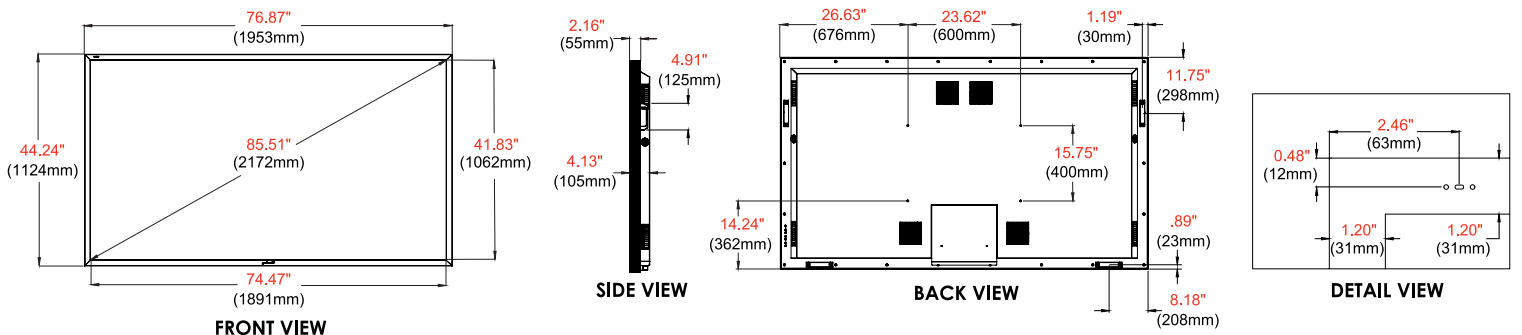

Mechanical

SIZE (W x H x D)	76.87" x 44.24" x 4.13" (1953 x 1124 x 105mm)
INPUT COMPARTMENT (W x H x D)	11.4" x 5.29" x 2.18" (290 x 134 x 55mm)
VESA® PATTERN	600 x 400mm
NET WEIGHT	163lb (74kg)
COLOR	Black

Input/Output Connections

TV INPUT	Coax, 75 ohm (x1)
VGA INPUT	15 pin D-SUB (x1)
HDMI INPUT	HDMI 2.0/HDCP 2.2 (x3), 480p, 720p, 1080i, 1080p, 2160p
DISPLAY PORT	DisplayPort (x1), 480i, 480p, 720p, 1080i, 1080p, 2160p
CVBS INPUT	3.5mm (x1), 480i
YPBPR INPUT	3.5mm (x1), 480i, 480p, 720p, 1080i
VGA STEREO AUDIO INPUT	3.5mm (x1)
AUDIO STEREO OUTPUT	5W + 5W, Analog 3.5mm Headphone Jack
USB 2.0	USB A (Female) (x1)
RS232	3.5mm TRS Jack (x1)
TOSLINK DIGITAL AUDIO OUTPUT	Optical (x1)
IR EXTENDER INPUT	3.5mm (x1)
IR EXTENDER OUTPUT (REPEATER)	3.5mm (x1)
5VDC 2.4A OUTPUT (USB POWER)	USB A (Female) (x1)
12VDC 2.5A OUTPUT	Barrel 2.5mm (ID), 5.5mm (OD) (x1)
AMBIENT LIGHT SENSOR EXTENDER INPUT	3.5mm (x1)

Package Specifications

	PACKAGE SIZE (W x H x D)	PACKAGE SHIP WEIGHT	PACKAGE UPC CODE	PACKAGE CONTENTS	UNITS IN PACKAGE
UV862 (With Mount on Skid)	88.00" x 56.00" x 28.00" (2235.2 x 1422.4 x 711.2mm)	285lb (129.27kg)	735029327974	Display, Universal Remote Control, Power Cord, Manual, Display Cover, IR Extender and Outdoor Flat Wall Mount	1

Accessories

- ACCD-05K: 5V DC Power Kit
- ACCD-12K: 12V DC Power Kit
- ACCD-ALG: Analog Accessory Kit
- ACCD-ALS: Ambient Light Sensor Extender
- SPK-080: Xtreme™ Outdoor Soundbar

All dimensions = inch (mm)

Architect Specifications

The UltraView™ UHD Outdoor TV shall be a Peerless-AV model UV862 and shall be located where indicated on the plans. Assembly and installation shall be done according to instructions provided by the manufacturer.

Visit peerless-av.com to see the complete line of AV solutions from Peerless-AV, including outdoor displays, kiosks, digital audio, display mounts, projector mounts, carts/stands, and a full assortment of accessories.

Peerless-AV
2300 White Oak Circle
Aurora, IL 60502 USA
(800) 865-2112
(630) 375-5100
Fax: (800) 359-6500

Peerless-AV EMEA
Unit 3 Watford Interchange
Colonial Way, Watford
Herts, WD24 4WP
United Kingdom
+44 (0) 1923 200100
Fax: +44 (0) 1923 200101

Peerless-AV Latin America
Av. de las Industrias 413
Parque Industrial Escobedo
General Escobedo, N.L.,
México, 66062
+52 (81) 8384-8300
Fax: +52 (81) 8384-8360