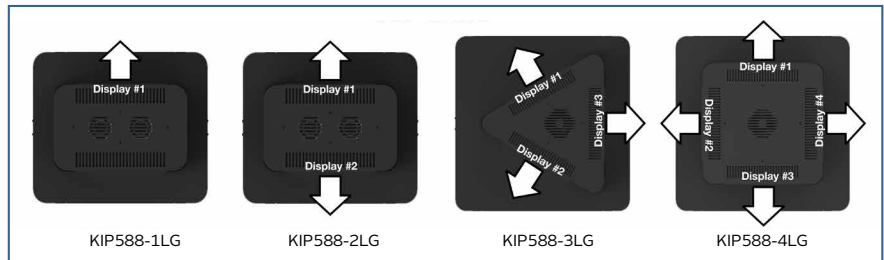

- Minimalistic, curved design accentuates the digital content, and fits into any indoor, commercial setting
- Opening in base to route electric and data cables to the six outlet, UL and cUL approved, surge suppressor
- Radius corner base covers the four low profile casters, which allows the kiosk to be maneuvered easily; Four padded feet stabilize the kiosk on uneven surfaces
- Supports a wide range of aesthetic options, including multiple colors to best match the environment or promote brand strategy

2" swivel casters meet UL/cUL requirements

KIP588-4LG shown with (4) LG Ultra Stretch Displays (Displays Sold Separately)

Top Views

RoHS
2002/95/EC

KIP588-1LG	One-Sided Ultra Stretch Portrait Kiosk for LG Ultra Stretch Digital Signage - 88BH7D
KIP588-2LG	Two-Sided Ultra Stretch Portrait Kiosk for LG Ultra Stretch Digital Signage - 88BH7D
KIP588-3LG	Three-Sided Ultra Stretch Portrait Kiosk for LG Ultra Stretch Digital Signage - 88BH7D
KIP588-4LG	Four-Sided Ultra Stretch Portrait Kiosk for LG Ultra Stretch Digital Signage - 88BH7D

Product Specifications

	DIMENSIONS (W x H x D)	PRODUCT WEIGHT	LOAD CAPACITY	FINISH	AVAILABLE COLORS
KIP588-1LG KIP588-2LG	36.06" x 90.80" x 32.50" (916 x 2306 x 826mm)	158lb (72kg) 158lb (72kg)	80lb (36kg) 160lb (72kg)	Powder Coat	Gloss Black
KIP588-3LG KIP588-4LG	42.63" x 90.80" x 42.75" (1083 x 2306 x 1086mm)	176lb (80kg) 172lb (78kg)	240lb (109kg) 320lb (145kg)		

Package Specifications

	PACKAGE SIZE (W x H x D)	PACKAGE SHIP WEIGHT	PACKAGE UPC CODE	PACKAGE CONTENTS	UNITS IN PACKAGE
KIP588-1LG KIP588-2LG	48.00" x 95.00" x 40.00" (1219 x 2413 x 1016mm)	259lb (117kg) 218lb (99kg)	735029324928 735029324935	Kiosk, Display Brackets, Surge Protector, Installation Instructions & Mounting Hardware	1
KIP588-3LG KIP588-4LG	65.00" x 95.00" x 44.00" (1651 x 2413 x 1117mm)	256lb (116kg) 265lb (120kg)	735029324942 735029324959		