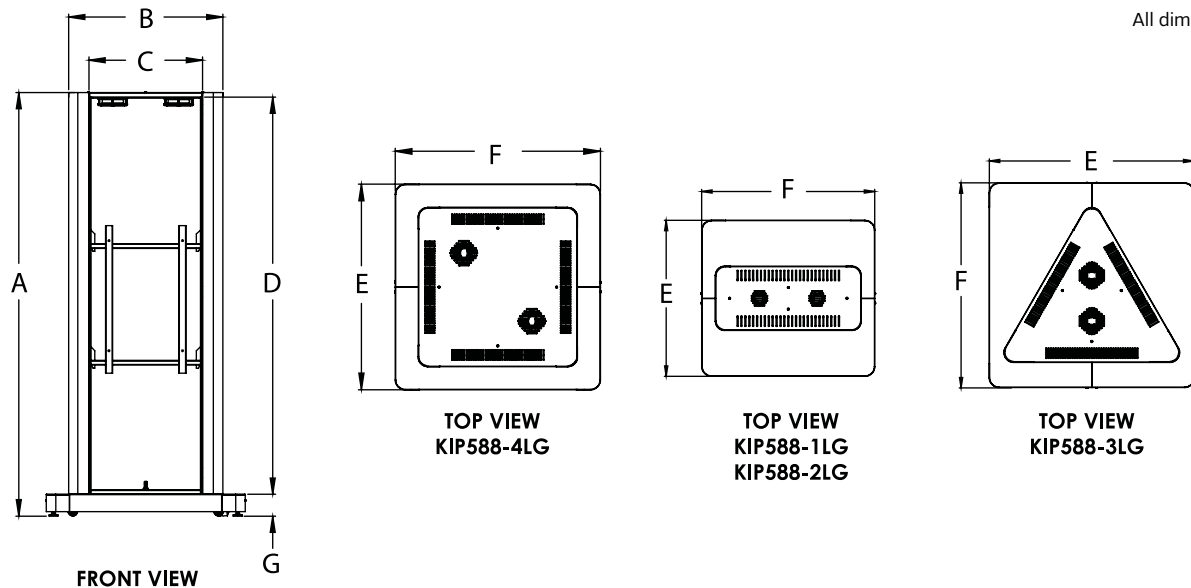

Product Specifications

	DIMENSIONS (W x H x D)	PRODUCT WEIGHT	LOAD CAPACITY	FINISH	AVAILABLE COLORS
KIP588-1LG KIP588-2LG	36.06" x 90.80" x 32.50" (916 x 2306 x 826mm)	158lb (72kg) 158lb (72kg)	80lb (36kg) 160lb (72kg)	Powder Coat	Gloss Black
KIP588-3LG KIP588-4LG	42.63" x 90.80" x 42.75" (1083 x 2306 x 1086mm)	176lb (80kg) 172lb (78kg)	240lb (109kg) 320lb (145kg)		

Package Specifications

	PACKAGE SIZE (W x H x D)	PACKAGE SHIP WEIGHT	PACKAGE UPC CODE	PACKAGE CONTENTS	UNITS IN PACKAGE
KIP588-1LG KIP588-2LG	48.00" x 95.00" x 40.00" (1219 x 2413 x 1016mm)	259lb (117kg) 218lb (99kg)	735029324928 735029324935	Kiosk, Display Brackets, Surge Protector, Installation Instructions & Mounting Hardware	1
KIP588-3LG KIP588-4LG	65.00" x 95.00" x 44.00" (1651 x 2413 x 1117mm)	256lb (116kg) 265lb (120kg)	735029324942 735029324959		

Contact Peerless-AV Customer Solutions Unit for more information at info@peerless-av.com or 800.865.2112

All dimensions = inch (mm)

MODEL NO.	DIMENSION "A"	DIMENSION "B"	DIMENSION "C"	DIMENSION "D"	DIMENSION "E"	DIMENSION "F"	DIMENSION "G"
KIP588-1LG	90.80" (2306mm)	30.31" (770mm)	24.31" (617mm)	85.11" (2162mm)	32.50" (826mm)	36.06" (916mm)	4.67" (119mm)
KIP588-2LG	90.80" (2306mm)	30.31" (770mm)	24.31" (617mm)	85.11" (2162mm)	32.50" (826mm)	36.06" (916mm)	4.67" (119mm)
KIP588-3LG	90.80" (2306mm)	36.61" (930mm)	24.19" (614mm)	85.07" (2161mm)	42.75" (1086mm)	42.63" (1083mm)	4.67" (119mm)
KIP588-4LG	90.80" (2306mm)	33.06" (840mm)	24.31" (617mm)	85.11" (2162mm)	42.75" (1086mm)	42.63" (1083mm)	4.67" (119mm)