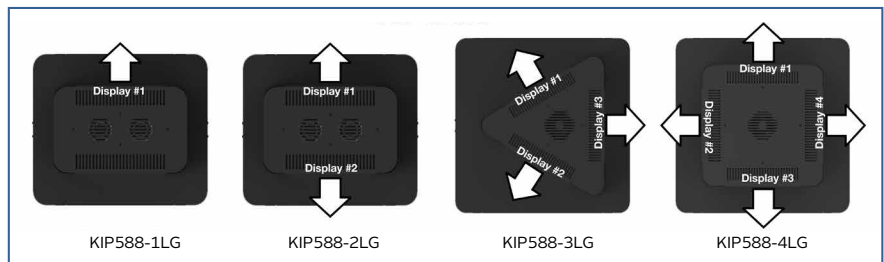

KIP588-1LG
KIP588-2LG
KIP588-3LG
KIP588-4LG

Max Load
KIP588-1LG: 80lb (36kg)
KIP588-2LG: 160lb (72kg)
KIP588-3LG: 240lb (109kg)
KIP588-4LG: 320lb (145kg)

- Minimalistic, curved design accentuates the digital content, and fits into any indoor, commercial setting
- Opening in base to route electric and data cables to the six outlet, UL and cUL approved, surge suppressor
- Radius corner base covers the four low profile casters, which allows the kiosk to be maneuvered easily; Four padded feet stabilize the kiosk on uneven surfaces
- Supports a wide range of aesthetic options, including multiple colors to best match the environment or promote brand strategy

Ultra Stretch Portrait Kiosk

FOR LG ULTRA STRETCH DIGITAL SIGNAGE (88BH7F, 88BH7G-B)

Optimize your dynamic, digital content with Peerless-AV's versatile Portrait Kiosk designed exclusively for LG Ultra Stretch Digital Signage (88BH7F, 88BH7G-B). Available in one, two, three, or four sided models, this kiosk accentuates the sleek look of the one-of-a-kind Ultra Stretch display with its slim profile and curved design. Ideal for a wide array of applications, including transportation terminals, retail stores, banks or museums, the Ultra Stretch Portrait Kiosk is the ultimate digital signage solution.

2" swivel casters meet UL/cUL requirements

KIP588-4LG shown with (4) LG Ultra Stretch Displays (Displays Sold Separately)

Top Views

RoHS
2002/95/EC

Model Numbers

WARRANTY: 5-Years on Metal Components, 1-Year on Electronic Components