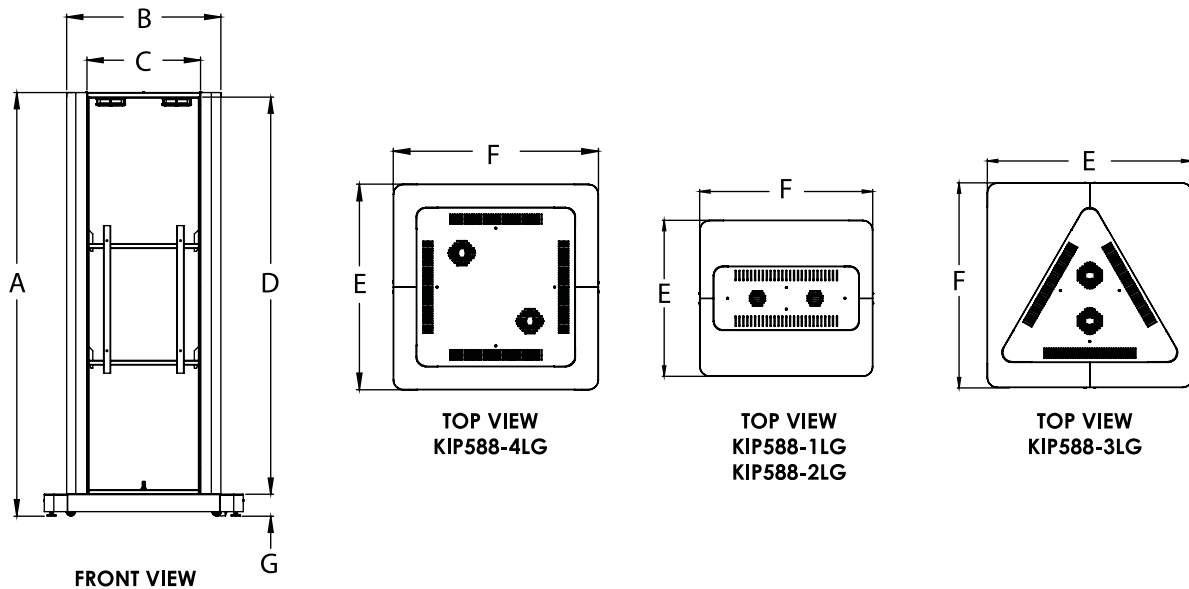

| | |
|------------|--------------------------------------------------------------------------------------------------|
| KIP588-1LG | One-Sided Ultra Stretch Portrait Kiosk for LG Ultra Stretch Digital Signage (88BH7F, 88BH7G-B) |
| KIP588-2LG | Two-Sided Ultra Stretch Portrait Kiosk for LG Ultra Stretch Digital Signage (88BH7F, 88BH7G-B) |
| KIP588-3LG | Three-Sided Ultra Stretch Portrait Kiosk for LG Ultra Stretch Digital Signage (88BH7F, 88BH7G-B) |
| KIP588-4LG | Four-Sided Ultra Stretch Portrait Kiosk for LG Ultra Stretch Digital Signage (88BH7F, 88BH7G-B) |

Product Specifications

| | DIMENSIONS (W x H x D) | PRODUCT WEIGHT | LOAD CAPACITY | FINISH | AVAILABLE COLORS |
|--------------------------|----------------------------------------------------|------------------------------|--------------------------------|-------------|------------------|
| KIP588-1LG KIP588-2LG | 36.06" x 90.80" x 32.50" (916 x 2306 x 826mm) | 158lb (72kg) 158lb (72kg) | 80lb (36kg) 160lb (72kg) | Powder Coat | Gloss Black |
| KIP588-3LG KIP588-4LG | 42.63" x 90.80" x 42.75" (1083 x 2306 x 1086mm) | 176lb (80kg) 172lb (78kg) | 240lb (109kg) 320lb (145kg) | | |

All dimensions = inch (mm)

| MODEL NO. | DIMENSION "A" | DIMENSION "B" | DIMENSION "C" | DIMENSION "D" | DIMENSION "E" | DIMENSION "F" | DIMENSION "G" |
|------------|-----------------|----------------|----------------|-----------------|-----------------|-----------------|---------------|
| KIP588-1LG | 90.80" (2306mm) | 30.31" (770mm) | 24.31" (617mm) | 85.11" (2162mm) | 32.50" (826mm) | 36.06" (916mm) | 4.67" (119mm) |
| KIP588-2LG | 90.80" (2306mm) | 30.31" (770mm) | 24.31" (617mm) | 85.11" (2162mm) | 32.50" (826mm) | 36.06" (916mm) | 4.67" (119mm) |
| KIP588-3LG | 90.80" (2306mm) | 36.61" (930mm) | 24.19" (614mm) | 85.07" (2161mm) | 42.75" (1086mm) | 42.63" (1083mm) | 4.67" (119mm) |
| KIP588-4LG | 90.80" (2306mm) | 33.06" (840mm) | 24.31" (617mm) | 85.11" (2162mm) | 42.75" (1086mm) | 42.63" (1083mm) | 4.67" (119mm) |