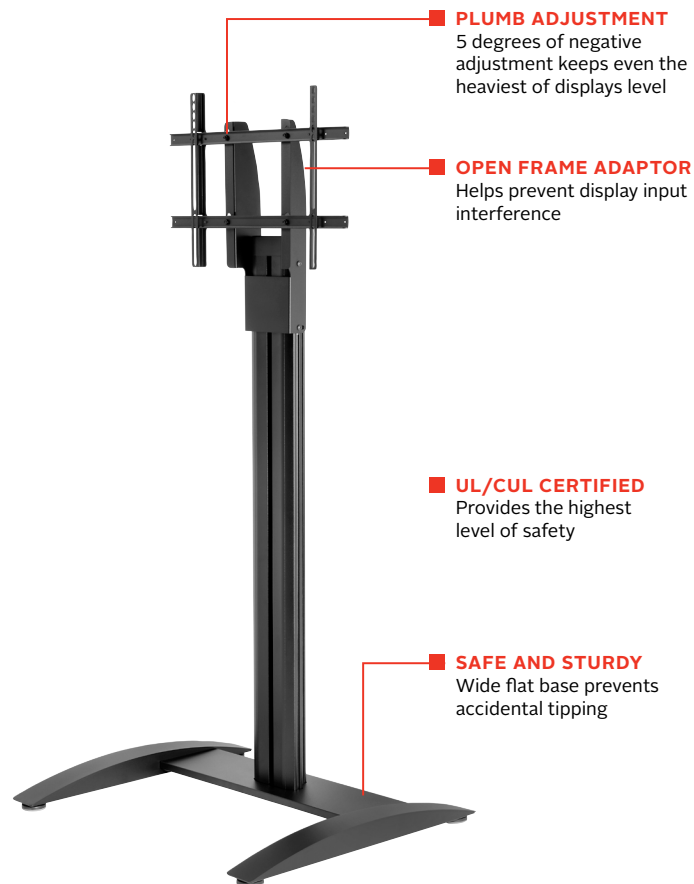

SS560F

Mounting Pattern
200 x 200 up to
600 x 400mm

Max Load
150lb
(68.2kg)

SMARTMOUNT® Flat Panel Floor Stand

FOR 32" TO 75" DISPLAYS*

The SS560F SmartMount® Flat Panel Floor Stand is designed to provide the perfect display viewing placement and match the décor of any environment. Internal cable management hides the AV cabling, showing a clean, clutter-free look, ideal for boardrooms, training rooms, lobbies, classrooms, auditoriums, exhibit halls and more.

- Display and optional component shelf can be located anywhere along the column for perfect component placement and viewing height (up to 60" at center)
- Integrated cable management protects, contains and conceals cables for a clean, professional installation
- Textured black powder coat finish helps hide finger prints and dust
- Universal display adaptor fits mounting patterns from 200 x 200mm to 600 x 400mm and allows mounting in landscape or portrait orientation

■ **PLUMB ADJUSTMENT**
5 degrees of negative adjustment keeps even the heaviest of displays level

■ **OPEN FRAME ADAPTOR**
Helps prevent display input interference

■ **UL/CUL CERTIFIED**
Provides the highest level of safety

■ **SAFE AND STURDY**
Wide flat base prevents accidental tipping

Cable management allows cables to enter or exit anywhere along the column.

Please visit peerless-av.com/en-us/patents for patent information.