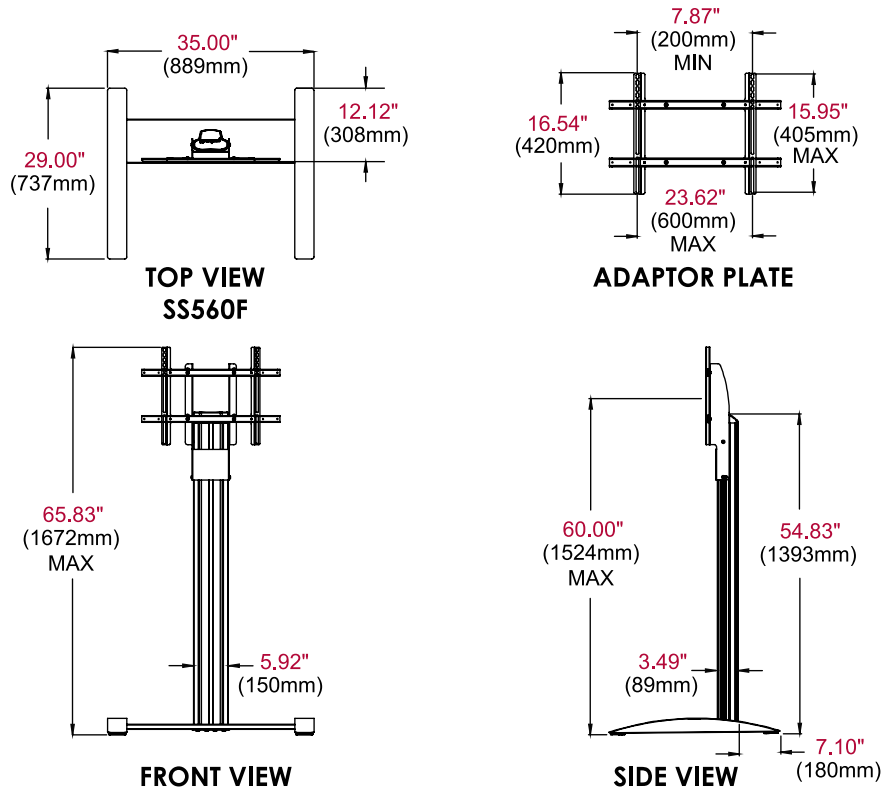

SS560F

Mounting Pattern
200 x 200 up to
600 x 400mm

Max Load
150lb
(68.2kg)

SMARTMOUNT® Flat Panel Floor Stand

FOR 32" TO 75" DISPLAYS*

The SS560F SmartMount® Flat Panel Floor Stand is designed to provide the perfect display viewing placement and match the décor of any environment. Internal cable management hides the AV cabling, showing a clean, clutter-free look, ideal for boardrooms, training rooms, lobbies, classrooms, auditoriums, exhibit halls and more.

	DIMENSIONS (W X H X D)	PRODUCT WEIGHT	LOAD CAPACITY	FINISH	AVAILABLE COLORS
SS560F	35.00" x 65.83" x 29.00" (889 x 1672 x 737mm)	54lb (24.54kg)	150lb (68.2kg)	Textured Powder Coat	Black

Package Specifications

	PACKAGE SIZE (W x H x D)	PACKAGE SHIP WEIGHT	PACKAGE UPC CODE	PACKAGE CONTENTS	UNITS IN PACKAGE
SS560F	47.50" x 38.50" x 7.25" (1207 x 978 x 184mm)	69.0lb (31.36kg)	735029279853	Base, Aluminum Column, Universal Display Adaptor, Hardware & Instructions	1

Accessories

- ACC316:** Safety Belt
- ACC-LA:** Laptop Arm
- ACC-MS:** Metal Shelf
- ACC-VCS:** Video Conferencing Camera Shelf
- DSX750:** Media Player Storage

All dimensions = inch (mm)

Architect Specifications