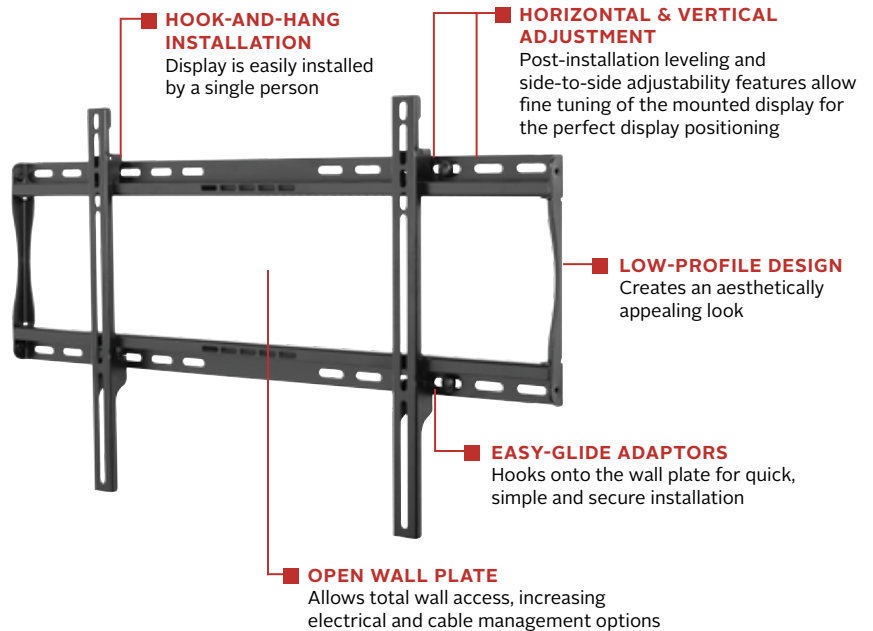

SF650(P)

Display size  
**39"- 75"**

Max load  
**175lb (79kg)**

**SMARTMOUNT.**

# Universal Flat Wall Mount

FOR 39" TO 75" DISPLAYS

The SmartMount® Universal Flat Wall Mount series offers the most versatile installation features and mounting options. Horizontal and vertical adjustment abilities allow for post installation leveling and side-to-side positioning, making it easier than ever to find the perfect TV position. The SF650(P) models' low-profile design offers the sleek, aesthetically pleasing look to fit into any décor. Security screws provided in the SF650 models deter tampering and theft. The open wall plate design offers total wall access, increasing the electrical and cable management options. The display can now simply be installed by a single person with the Hook-and-Hang™ system. The Easy-Glide™ adaptors hook onto the wall plate for an overall quick, simple, and secure installation.

*The SF650's design positions the display just 1.20" from the wall, perfect for almost any low-profile application.*

## Additional Features

- ✓ Universal mount fits displays with mounting patterns up to 742 x 405mm (29.21" W x 15.95" H)
- ✓ Low-profile design holds display only 1.20" (30mm)
- ✓ Up to 0.25" (6mm) of vertical adjustment on each universal display adaptor bracket for post-installation leveling and height adjustment fine-tuning
- ✓ Horizontal display adjustment up to 8.00" (203mm) for centering display on wall
- ✓ Mounts to wood studs, concrete, cinder block or metal studs (metal stud accessory required)
- ✓ Includes all necessary wall and display attachment hardware
- ✓ Integrated security options available
- ✓ Design is UL listed and tested to four times stated load capacity