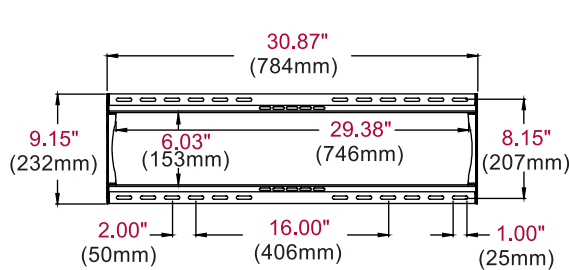

Model Numbers

WARRANTY: Limited 5-year

SF650P	SmartMount® Universal Flat Wall Mount for 39" to 75" Displays - standard models
SF650	SmartMount® Universal Flat Wall Mount for 39" to 75" Displays - security models

Product Specifications

	DIMENSIONS (W x H x D)	PRODUCT WEIGHT	LOAD CAPACITY	FINISH	AVAILABLE COLORS
SF650(P)	30.87" x 16.89" x 1.20" (784 x 429 x 30mm)	5.30lb (2.40kg)	175lb (79kg)	Scratch resistant fused epoxy	Semi-gloss black

Package Specifications

	PACKAGE SIZE (W x H x D)	PACKAGE SHIP WEIGHT	PACKAGE UPC CODE	PACKAGE CONTENTS	UNITS IN PACKAGE
SF650(P)	33.19" x 1.57" x 10.71" (843 x 40 x 272mm)	7.15lb (3.24kg)	SF650: 735029250340 SF650P: 735029250364	Wall mount, wall and display installation hardware, installation instructions	1

Accessories

ACC415: Metal Stud Fastener Kit

All dimensions = inch (mm)

WALL PLATE