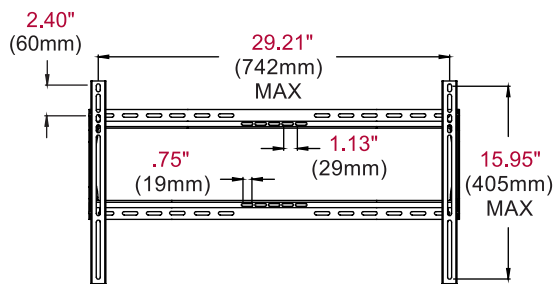

## Additional Features

- ✓ Universal mount fits displays with mounting patterns up to 742 x 405mm (29.21" W x 15.95" H)
- ✓ Low-profile design holds display only 1.20" (30mm)
- ✓ Up to 0.25" (6mm) of vertical adjustment on each universal display adaptor bracket for post-installation leveling and height adjustment fine-tuning
- ✓ Horizontal display adjustment up to 8.00" (203mm) for centering display on wall
- ✓ Mounts to wood studs, concrete, cinder block or metal studs (metal stud accessory required)
- ✓ Includes all necessary wall and display attachment hardware
- ✓ Integrated security options available
- ✓ Design is UL listed and tested to four times stated load capacity

## Product Specifications

|                 | DIMENSIONS (W x H x D)                        | PRODUCT WEIGHT  | LOAD CAPACITY | FINISH                        | AVAILABLE COLORS |
|-----------------|---|-----------------|---------------|-------------------------------|------------------|
| <b>SF650(P)</b> | 30.87" x 16.89" x 1.20"<br>(784 x 429 x 30mm) | 5.30lb (2.40kg) | 175lb (79kg)  | Scratch resistant fused epoxy | Semi-gloss black |

## Package Specifications

|                 | PACKAGE SIZE (W x H x D)                      | PACKAGE SHIP WEIGHT | PACKAGE UPC CODE                            | PACKAGE CONTENTS  | UNITS IN PACKAGE |
|-----------------|---|---------------------|---|---|------------------|
| <b>SF650(P)</b> | 33.19" x 1.57" x 10.71"<br>(843 x 40 x 272mm) | 7.15lb (3.24kg)     | SF650: 735029250340<br>SF650P: 735029250364 | Wall mount, wall and display installation hardware, installation instructions | 1                |

## Accessories

**ACC415:** Metal Stud Fastener Kit

All dimensions = inch (mm)

**WALL PLATE**

**VERTICAL ADAPTOR**

**FRONT VIEW**

**SIDE VIEW**