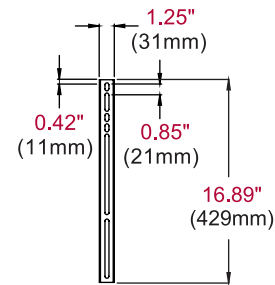

## Additional Features

- ✓ Universal mount fits displays with mounting patterns up to 742 x 405mm (29.21" W x 15.95" H)
- ✓ Low-profile design holds display only 1.20" (30mm)
- ✓ Up to 0.25" (6mm) of vertical adjustment on each universal display adaptor bracket for post-installation leveling and height adjustment fine-tuning
- ✓ Horizontal display adjustment up to 8.00" (203mm) for centering display on wall
- ✓ Mounts to wood studs, concrete, cinder block or metal studs (metal stud accessory required)
- ✓ Includes all necessary wall and display attachment hardware
- ✓ Integrated security options available
- ✓ Design is UL listed and tested to four times stated load capacity

## Product Specifications

|                 | DIMENSIONS (W x H x D)                        | PRODUCT WEIGHT  | LOAD CAPACITY | FINISH                        | AVAILABLE COLORS |
|-----------------|---|-----------------|---------------|-------------------------------|------------------|
| <b>SF650(P)</b> | 30.87" x 16.89" x 1.20"<br>(784 x 429 x 30mm) | 5.30lb (2.40kg) | 175lb (79kg)  | Scratch resistant fused epoxy | Semi-gloss black |

## Package Specifications

|                 | PACKAGE SIZE (W x H x D)                      | PACKAGE SHIP WEIGHT | PACKAGE UPC CODE                            | PACKAGE CONTENTS  | UNITS IN PACKAGE |
|-----------------|---|---------------------|---|---|------------------|
| <b>SF650(P)</b> | 33.19" x 1.57" x 10.71"<br>(843 x 40 x 272mm) | 7.15lb (3.24kg)     | SF650: 735029250340<br>SF650P: 735029250364 | Wall mount, wall and display installation hardware, installation instructions | 1                |

## Accessories

**ACC415:** Metal Stud Fastener Kit

All dimensions = inch (mm)

**WALL PLATE**

**VERTICAL ADAPTOR**

**FRONT VIEW**

**SIDE VIEW**