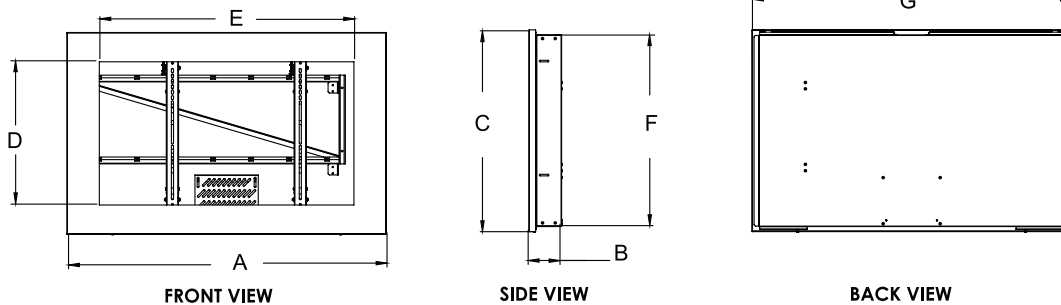

Package Specifications

	PACKAGE SIZE (W x H x D)	PACKAGE SHIP WEIGHT	PACKAGE UPC CODE		PACKAGE CONTENTS	UNITS IN PACKAGE
KIL740/742/743(-S)-EUK	50.00" x 36.00" x 8.00" (1270 x 914 x 203mm)	90lb (41kg)	KIL740-EUK: 735029308867 KIL742-EUK: 735029308881 KIL743-EUK: 735029338260	KIL740-S-EUK: 735029308874 KIL742-S-EUK: 735029308898 KIL743-S-EUK: 735029338246	Kiosk & Display Mounting Hardware	1
KIL746/747/748(-S)-EUK	54.00" x 39.00" x 8.00" (1371 x 990 x 203mm)	100lb (45kg)	KIL746-EUK: 735029308904 KIL747-EUK: 735029308928 KIL748-EUK: 735029308942	KIL746-S-EUK: 735029308911 KIL747-S-EUK: 735029308935 KIL748-S-EUK: 735029308959		
KIL749/755(-S)-EUK	62.00" x 43.00" x 8.00" (1574 x 1092 x 203mm)	110lb (50kg)	KIL749-EUK: 735029338277 KIL755-EUK: 735029308966	KIL749-S-EUK: 735029338253 KIL755-S-EUK: 735029308973		

Accessories

KioskBuilder™:

Build your own Integrated Kiosk @ kiosks.peerless-av.com including integration services, flat panel display, media player, content management software, power protection, thermal management, display protection, vinyl graphics, etc.

All dimensions = inch (mm)

MODEL NO.	DIMENSION "A"	DIMENSION "B"	DIMENSION "C"	DIMENSION "D"	DIMENSION "E"	DIMENSION "F"	DIMENSION "G"
KIL740-EUK	45.41" (1153mm)	5.15" (131mm)	28.91" (734mm)	19.67" (500mm)	34.97" (888mm)	27.50" (699mm)	43.25" (1099mm)
KIL742-EUK	45.41" (1153mm)	5.15" (131mm)	28.91" (734mm)	20.65" (525mm)	36.72" (933mm)	27.50" (699mm)	43.25" (1099mm)
KIL743-EUK	45.41" (1153mm)	5.15" (131mm)	28.91" (734mm)	21.13" (537mm)	37.59" (955mm)	27.50" (699mm)	43.25" (1099mm)
KIL746-EUK	50.40" (1280mm)	5.15" (131mm)	31.85" (809mm)	22.61" (574mm)	40.20" (1021mm)	30.25" (768mm)	48.25" (1226mm)
KIL747-EUK	50.40" (1280mm)	5.15" (131mm)	31.85" (809mm)	23.10" (587mm)	41.07" (1043mm)	30.25" (768mm)	48.25" (1226mm)
KIL748-EUK	50.40" (1280mm)	5.15" (131mm)	31.85" (809mm)	23.59" (599mm)	41.94" (1065mm)	30.25" (768mm)	48.25" (1226mm)
KIL749-EUK	57.90" (1471mm)	5.15" (131mm)	35.35" (898mm)	24.08" (599mm)	42.82" (1088mm)	33.75" (857mm)	55.75" (1416mm)
KIL755-EUK	57.90" (1471mm)	5.15" (131mm)	35.35" (898mm)	27.03" (686mm)	48.05" (1220mm)	33.75" (857mm)	55.75" (1416mm)

Architect Specifications

The In-Wall Kiosk Enclosure shall be a Peerless-AV model KIL740(-S)-EUK, 742(-S)-EUK, 743(-S)-EUK, 746(-S)-EUK, 747(-S)-EUK, 748(-S)-EUK, 749(-S)-EUK or 755(-S)-EUK and shall be located where indicated on the plans. Assembly and installation shall be done according to instructions provided by the manufacturer.

Visit peerless-av.com to see the complete line of AV solutions from Peerless-AV, including outdoor displays, kiosks, digital audio, display mounts, projector mounts, carts/stands, and a full assortment of accessories.

Peerless-AV
2300 White Oak Circle
Aurora, IL 60502 USA
(800) 865-2112
(630) 375-5100
Fax: (800) 359-6500

Peerless-AV EMEA
Unit 3 Watford Interchange
Colonial Way, Watford
Herts, WD24 4WP
United Kingdom
+44 (0) 1923 200100
Fax: +44 (0) 1923 200101

Peerless-AV Latin America
Av. de las Industrias 413
Parque Industrial Escobedo
General Escobedo, N.L.,
México, 66062
+52 (81) 8384-8300
Fax: +52 (81) 8384-8360