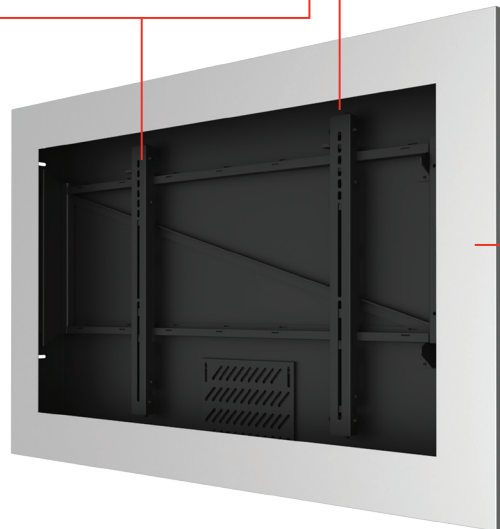

KIL740/742/743/746/
747/748/749/755(S)-EUK

	Mounting Pattern 200 x 200 up to 600 x 400mm		Max Load 75lb (34kg)
--	---	--	-----------------------------------

In-Wall Kiosk Enclosure

Fits 40", 42", 43", 46", 47", 48", 49" and 55" Displays
up to 3.10" (78mm) Thick

With a profile less than 1" thin, Peerless-AV's In-Wall Kiosk Enclosure offers a sleek solution to display engaging, digital signage content. Complete with extending mount arms and a removable front cover, this kiosk offers easy installation and access to internal components when maintenance is needed. To ensure proper airflow into the kiosk enclosure, a powerful, thermostat controlled fan is included. Available in portrait or landscape orientation, Peerless-AV's In-Wall Kiosk Enclosures are ideal for any indoor application - from hospitality, retail, entertainment venues and more.

- Accommodates displays 3.10" (78mm) thick while still fitting within standard wood stud walls
- VESA® 200 x 200 up to 600 x 400mm compatible
- Thermostat controlled circulation fans ensure proper airflow into the kiosk
- Pre-assembled to simplify installation of the entire solution
- Supports wide range of aesthetic options including glass/acrylic, multiple colors, vinyl wraps, etc. to best match environment or promote brand strategy
- Custom sizes available for smaller and larger displays

REMOVABLE FRONT COVER & PULL-OUT MOUNT

Allows easy installation and maintenance of display and other internal components

8-WAY MICRO ADJUSTMENT

Provides quick vertical, horizontal and depth adjustment to quickly position display in kiosk window for flush alignment