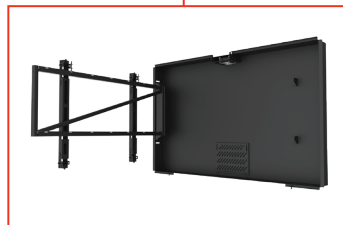

KIL740/742/743/746/
747/748/749/755(S)-EUK

	Mounting Pattern 200 x 200 up to 600 x 400mm		Max Load 75lb (34kg)
--	---	--	-----------------------------------

In-Wall Kiosk Enclosure

Fits 40", 42", 43", 46", 47", 48", 49" and 55" Displays
up to 3.10" (78mm) Thick

With a profile less than 1" thin, Peerless-AV's In-Wall Kiosk Enclosure offers a sleek solution to display engaging, digital signage content. Complete with extending mount arms and a removable front cover, this kiosk offers easy installation and access to internal components when maintenance is needed. To ensure proper airflow into the kiosk enclosure, a powerful, thermostat controlled fan is included. Available in portrait or landscape orientation, Peerless-AV's In-Wall Kiosk Enclosures are ideal for any indoor application - from hospitality, retail, entertainment venues and more.

- Accommodates displays 3.10" (78mm) thick while still fitting within standard wood stud walls
- VESA® 200 x 200 up to 600 x 400mm compatible
- Thermostat controlled circulation fans ensure proper airflow into the kiosk
- Pre-assembled to simplify installation of the entire solution
- Supports wide range of aesthetic options including glass/acrylic, multiple colors, vinyl wraps, etc. to best match environment or promote brand strategy
- Custom sizes available for smaller and larger displays

REMOVABLE FRONT COVER & PULL-OUT MOUNT

Allows easy installation and maintenance of display and other internal components

8-WAY MICRO ADJUSTMENT

Provides quick vertical, horizontal and depth adjustment to quickly position display in kiosk window for flush alignment